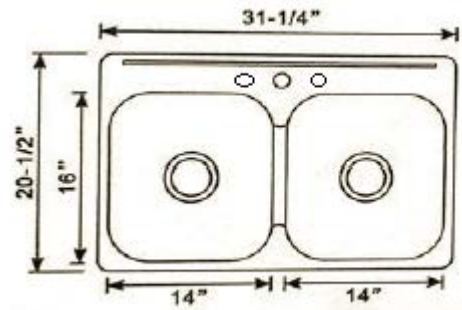

ONEX[®]

STAINLESS STEEL SINKS

MODEL OD3120-7-3H

OVERALL SIZE	795 mm X 520 mm 31-1/4" X 20-1/2"
BOWL SIZE	406 X 355 mm/ 406 X 355 mm 16" X 14"/ 16" X 14"
DEPTH	7"

- 304 brushed finish stainless steel 18 gauge
- Stainless steel strainer, clips and template included
- Sound deadening pads
- Drain located towards rear to provide more space under the sink
- Product certified ASME A112.19.3, CSA B45.0, and CSA B45.4