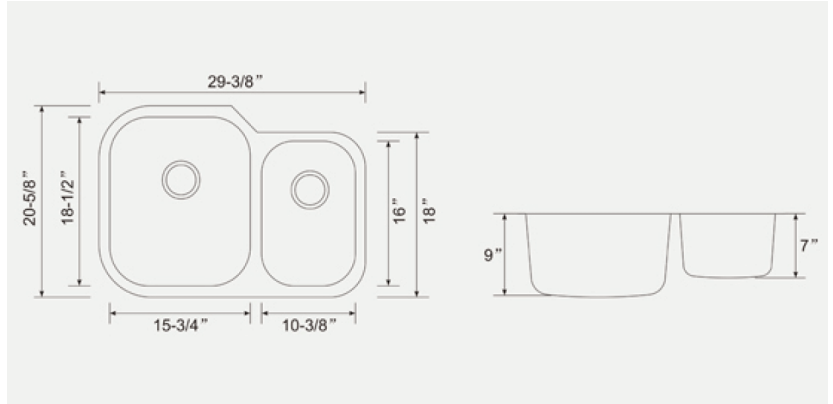

ONEX[®]

STAINLESS STEEL SINKS

OU2920-9/7

MODEL OU2920-9/7

OVERALL SIZE	745 mm X 525 mm	<ul style="list-style-type: none"> • 304 brushed finish stainless steel 18 gauge • Stainless steel strainer, clips and template included • Sound deadening pads • Drain located towards rear to provide more space under the sink • Product certified ASME A112.19.3, CSA B45.0, and CSA B45.4
	29-3/8" X 20-5/8"	
BOWL SIZE	470 X 400 405 X 265 18-1/2" X 15-3/4" 16" X 10-3/8"	
DEPTH	9" / 7"	