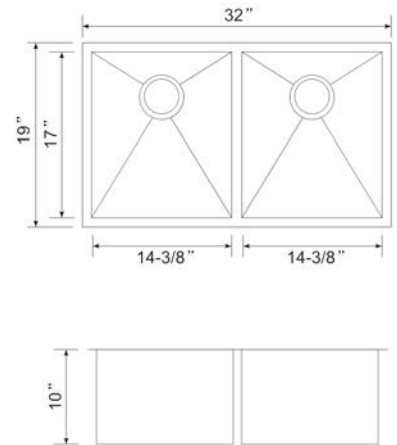

ONEX[®]

STAINLESS STEEL SINKS

MODEL OU3219-SQ

OVERALL SIZE	812.8 mm X 482.6 mm	<ul style="list-style-type: none"> • 304 brushed finish stainless steel 18 gauge • Stainless steel strainer, clips and template included • Sound deadening pads • Drain located towards rear to provide more space under the sink • Product certified ASME A112.19.3, CSA B45.0, and CSA B45.4
BOWL SIZE	32" X 19"	
BOWL SIZE	365 mm X 431.8 mm / 365 mm X 431.8 mm 14.38" X 17" / 14.38" X 17"	
DEPTH	254 mm / 10"	