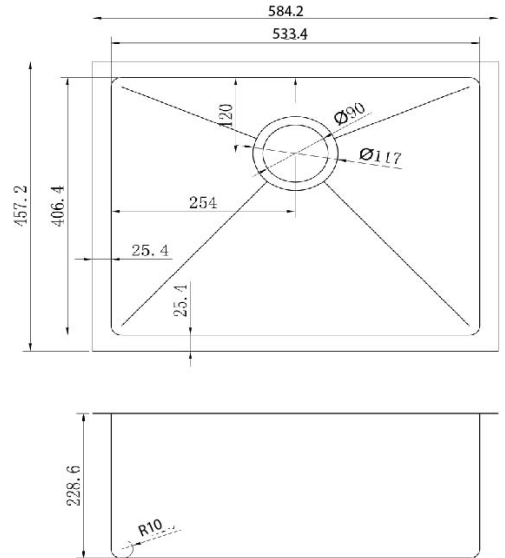

## MODEL OUS2318-SQR R10

<b>OVERALL SIZE</b>	584.2 mm X 457.2 mm	<ul style="list-style-type: none"> <li>• 304 brushed finish stainless steel 18 gauge</li> <li>• Stainless steel strainer, clips and template included</li> <li>• Sound deadening pads</li> <li>• Drain located towards rear to provide more space under the sink</li> <li>• Product certified ASME A112.19.3, CSA B45.0, and CSA B45.4</li> </ul>
<b>BOWL SIZE</b>	23" X 18"	
<b>BOWL SIZE</b>	533.4mm X 406.4 mm	
<b>DEPTH</b>	21" X 16"	
<b>DEPTH</b>	228.6 mm / 9"	