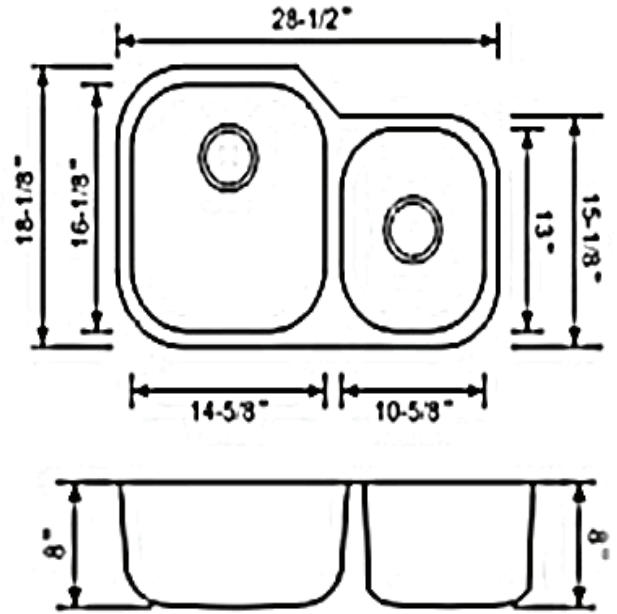

ONEX[®]

STAINLESS STEEL SINKS

MODEL OU2818-8

OVERALL SIZE	724mm X 462 mm 28-1/2" X 18-1/8"
BOWL SIZE	410mm X 370mm 322mm X 272mm 16-1/8" X 14-5/8" 13" X 10-5/8"
DEPTH	8" / 8"

- 304 brushed finish stainless steel 18 gauge
- Stainless steel strainer, clips and template included
- Sound deadening pads
- Drain located towards rear to provide more space under the sink
- Product certified ASME A112.19.3, CSA B45.0, and CSA B45.4