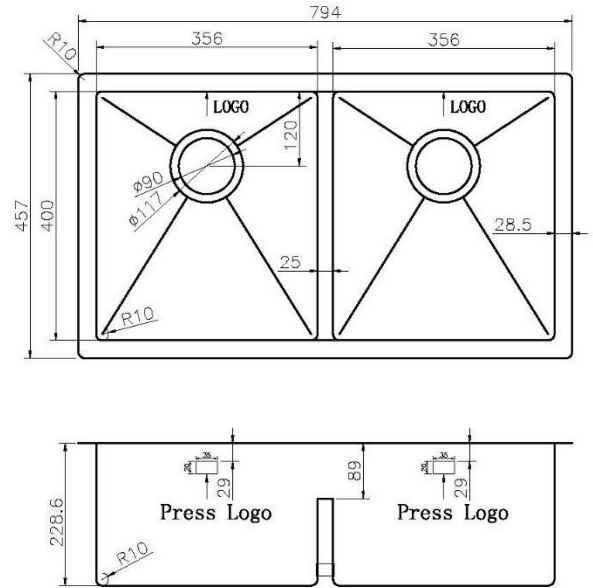

ONEX[®]

STAINLESS STEEL SINKS

MODEL OU3118-SQR-L

OVERALL SIZE	794 mm X 457 mm 31.25" X 18"
BOWL SIZE	356 mm X 400 mm / 356 mm X 400 mm 14" X 15.75" / 14" X 15.75"
DEPTH	228.6 mm / 9"

- 304 brushed finish stainless steel 18 gauge
- Stainless steel strainer, clips and template included
- Sound deadening pads
- Drain located towards rear to provide more space under the sink
- Product certified ASME A112.19.3, CSA B45.0, and CSA B45.4