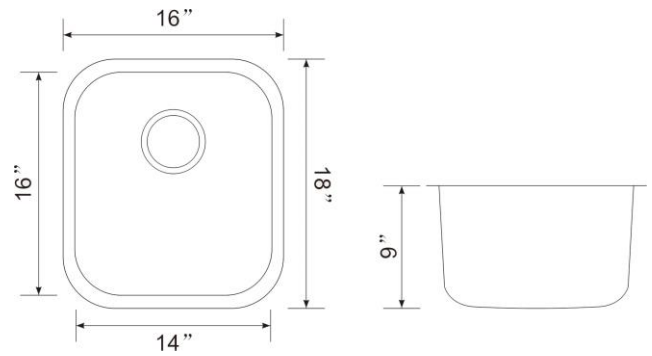

ONEX[®]

STAINLESS STEEL SINKS

MODEL OUS1816-9

OVERALL SIZE	406 mm X 457 mm	<ul style="list-style-type: none"> • 304 brushed finish stainless steel 18 gauge • Stainless steel strainer, clips and template included • Sound deadening pads • Drain located towards rear to provide more space under the sink • Product certified ASME A112.19.3, CSA B45.0, and CSA B45.4
	16" X 18"	
BOWL SIZE	356 mm X 406 mm	
	14" X 16"	
DEPTH	228 mm	
	9"	