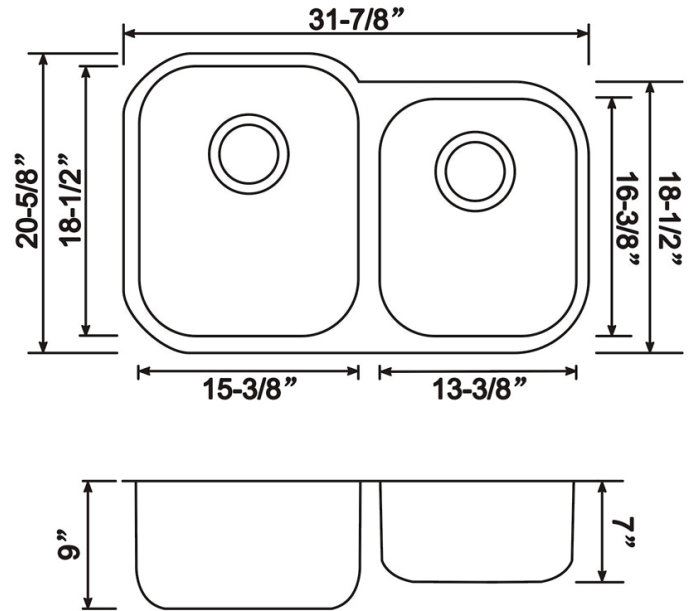

## MODEL OU3220-9/7

<b>OVERALL SIZE</b>	820 mm X 525 mm 31-7/8" X 20-5/8"
<b>BOWL SIZE</b>	390 mm X 470 mm / 340 mm X 415 mm 15-3/8" X 18-1/2" / 13-3/8" x 16-3/8"
<b>DEPTH</b>	LEFT 9" / RIGHT 7"

- 304 brushed finish stainless steel 18 gauge
- Stainless steel strainer, clips and template included
- Sound deadening pads
- Drain located towards rear to provide more space under the sink
- Product certified ASME A112.19.3, CSA B45.0, and CSA B45.4