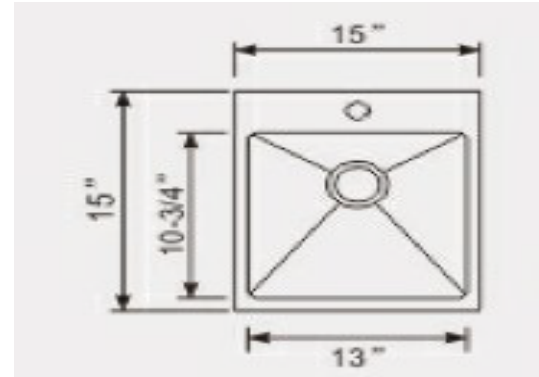

ONEX[®]

STAINLESS STEEL SINKS

MODEL OD1515-SQR

OVERALL SIZE	380 mm X 380 mm	<ul style="list-style-type: none"> • 304 brushed finish stainless steel 18 gauge • Stainless steel strainer, clips and template included • Sound deadening pads • Drain located towards rear to provide more space under the sink • Product certified ASME A112.19.3, CSA B45.0, and CSA B45.4
	15" X 15"	
BOWL SIZE	273 mm X 330.2mm	
	10-3/4" X 13"	
DEPTH	9"	