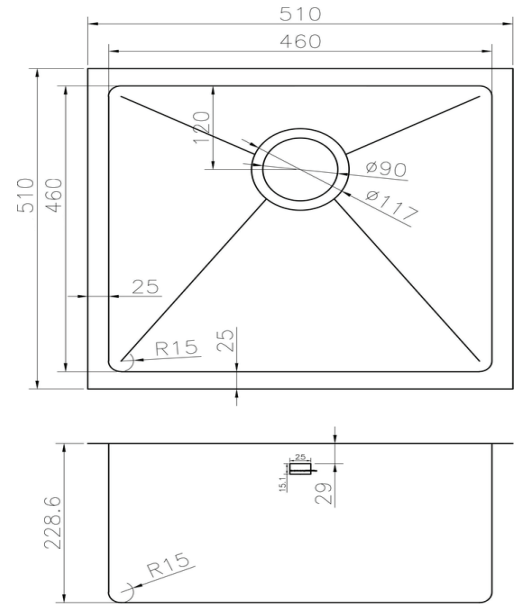

## MODEL OUS2020-SQR

<b>OVERALL SIZE</b>	510 mm X 510 mm	<ul style="list-style-type: none"> <li>• 304 brushed finish stainless steel 18 gauge</li> <li>• Stainless steel strainer, clips and template included</li> <li>• Sound deadening pads</li> <li>• Drain located towards rear to provide more space under the sink</li> <li>• Product certified ASME A112.19.3, CSA B45.0, and CSA B45.4</li> </ul>
<b>BOWL SIZE</b>	20" X 20"	
<b>BOWL SIZE</b>	460 mm X 460 mm	
<b>DEPTH</b>	18.11" X 18.11"	
<b>DEPTH</b>	228.6 mm / 9"	