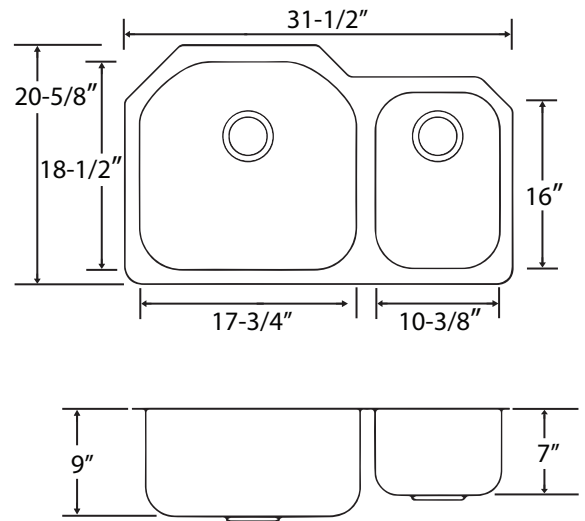

ONEX[®]

STAINLESS STEEL SINKS

MODEL OU3120-9/7

OVERALL SIZE	800 mm X 525 mm	<ul style="list-style-type: none"> • 304 brushed finish stainless steel 18 gauge • Stainless steel strainer, clips and template included • Sound deadening pads • Drain located towards rear to provide more space under the sink • Product certified ASME A112.19.3, CSA B45.0, and CSA B45.4
BOWL SIZE	31-1/2" X 20-5/8"	
BOWL SIZE	470 mm X 450 mm / 405 mm X 265 mm	
DEPTH	18-1/2" X 17-3/4" / 16" X 10-3/8"	
DEPTH	LEFT - 9" / RIGHT - 7"	