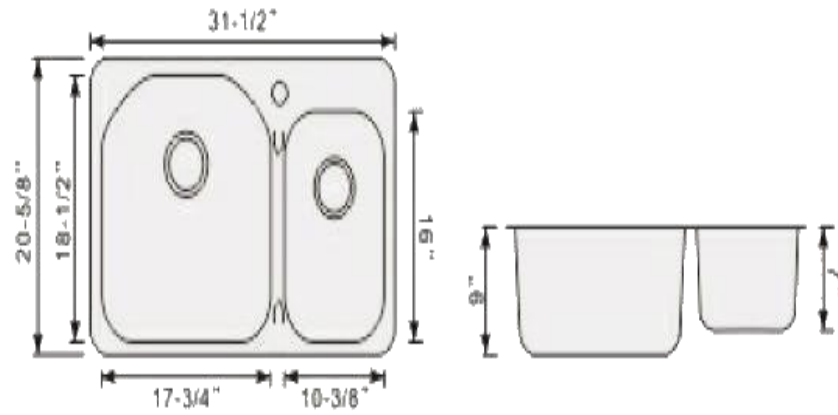

## MODEL OD3120-9/7 1H

<b>OVERALL SIZE</b>	795 mm X 520 mm	<ul style="list-style-type: none"> <li>• 304 brushed finish stainless steel 18 gauge</li> <li>• Stainless steel strainer, clips and template included</li> <li>• Sound deadening pads</li> <li>• Drain located towards rear to provide more space under the sink</li> <li>• Product certified ASME A112.19.3, CSA B45.0, and CSA B45.4</li> </ul>
<b>BOWL SIZE</b>	31-1/2" X 20-5/8"	
<b>BOWL SIZE</b>	469mm x 452mm/ 406mm X 262mm	
<b>DEPTH</b>	18-1/2" X 17-3/4" / 16" x 10-3/8"	
<b>DEPTH</b>	9" / 7"	