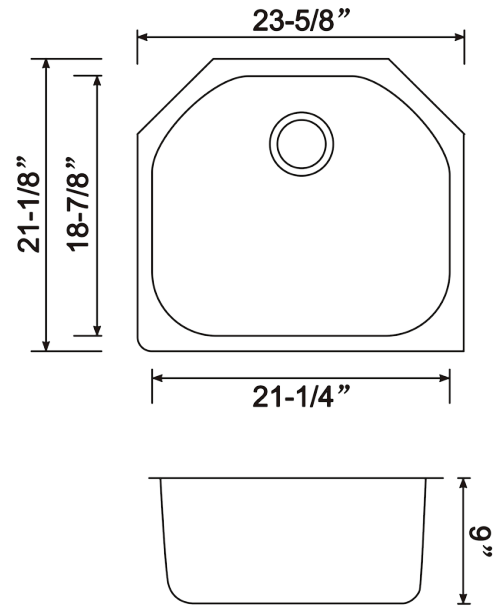

ONEX[®]

STAINLESS STEEL SINKS

MODEL OUS2421-9

OVERALL SIZE	600 mm X 535 mm	<ul style="list-style-type: none"> • 304 brushed finish stainless steel 18 gauge • Stainless steel strainer, clips and template included • Sound deadening pads • Drain located towards rear to provide more space under the sink • Product certified ASME A112.19.3, CSA B45.0, and CSA B45.4
	23-5/8" X 21-1/8"	
BOWL SIZE	540 mm X 480 mm	
	21-1/4" X 18-7/8"	
DEPTH	228.6 mm / 9"	