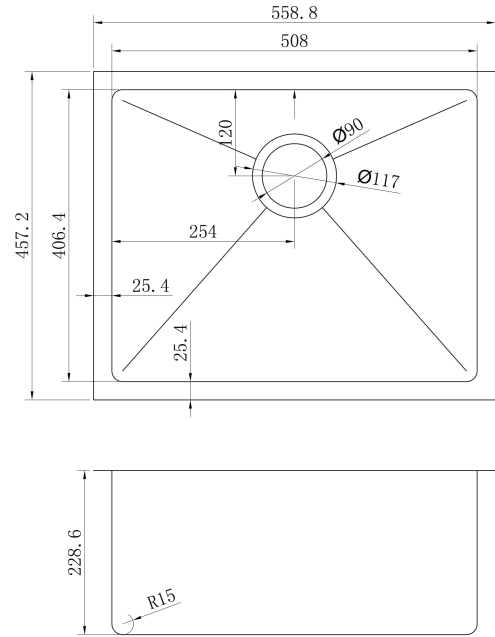

## MODEL OUS2218-SQR

<b>OVERALL SIZE</b>	558.8 mm X 457.2 mm 22" X 18"
<b>BOWL SIZE</b>	508 mm X 406.4 mm 20" X 16"
<b>DEPTH</b>	228.6 mm / 9"

- 304 brushed finish stainless steel 18 gauge
- Stainless steel strainer, clips and template included
- Sound deadening pads
- Drain located towards rear to provide more space under the sink
- Product certified ASME A112.19.3, CSA B45.0, and CSA B45.4