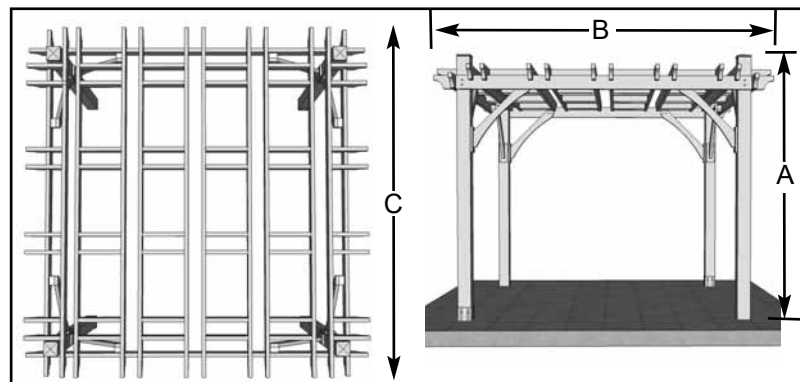

Item#BZ1010WRC

Perfect for hanging out with your family and friends or to have intimate dinner parties under the stars. The attractive retractable canopy offers outdoor living even when the weather does not quite want to cooperate.

The 10'x10' Breeze Pergola Kit Includes:

- Western red cedar construction is environmentally friendly, provides natural beauty and is resistant to decay and insects
- 120 in. L x 120 in. W outside post to outside post dimensions
- 4 engineered 5-1/2 in. L x 5-1/2 in. W western red cedar posts provide an overall assembled height of 108 in
- 138 in. L x 138 in. W overall dimensions including joist and girder overhang
- Includes notched and pre-marked western red cedar joists
- Includes notched and pre-drilled western red cedar girders
- Hardware included screws, nails and lagbolts, some stainless steel hardware
- 4 sets of post skirting manufactured from western red cedar to conceal post mount hardware included
- Assembly time is approximately 6-8 hours for 2 persons depending on skill level
- Western red cedar is naturally resistant to decay and insects
- Product ships unstained
- Accepts a wide range of finishes to help you create a personalized look
- Made entirely with renewable resources
- Minimal tools required and hardware included

The 10'x10' Canopy Kit Includes: