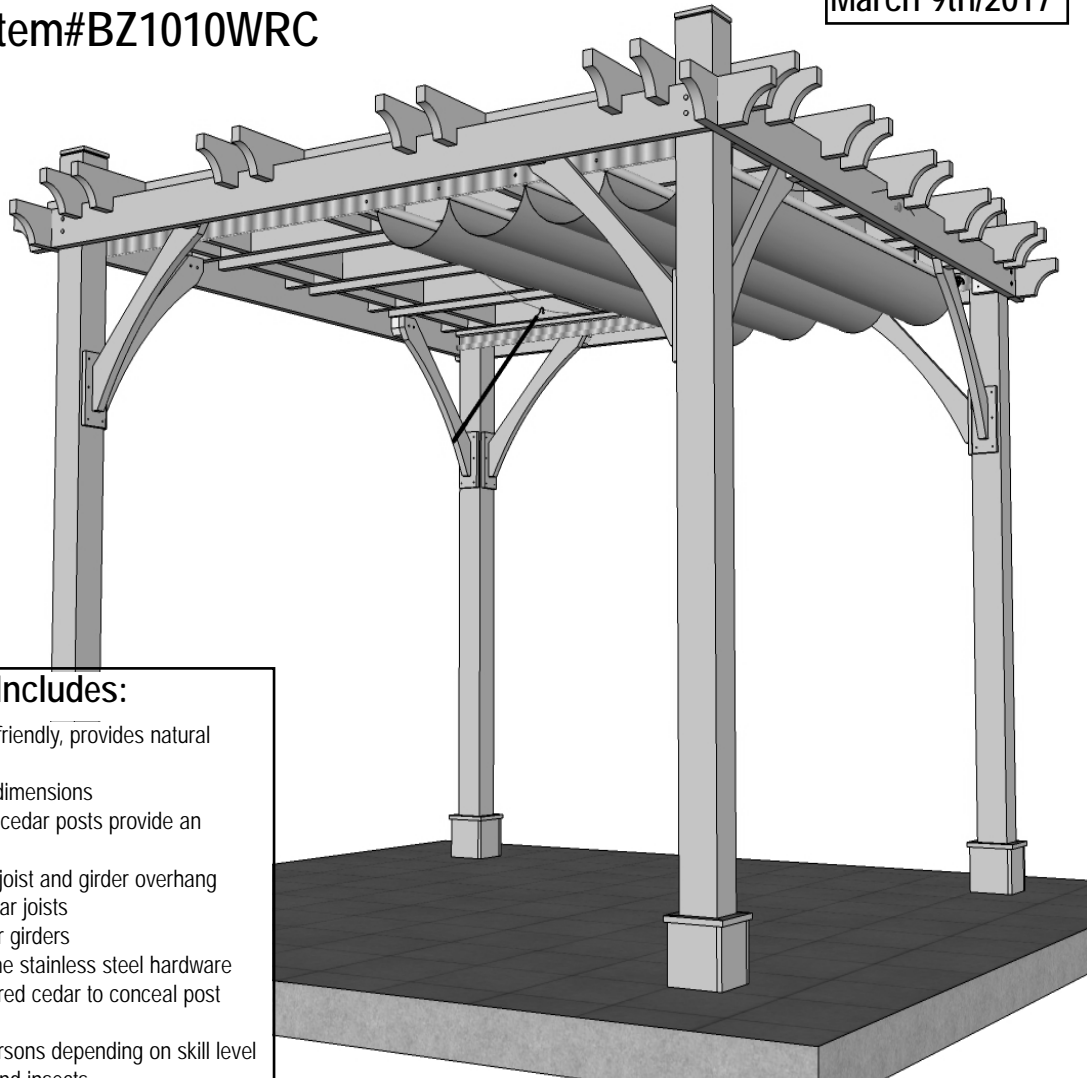

The 10'x10' Breeze Pergola Kit Includes:

- Western red cedar construction is environmentally friendly, provides natural beauty and is resistant to decay and insects
- 120 in. L x 120 in. W outside post to outside post dimensions
- 4 engineered 5-1/2 in. L x 5-1/2 in. W western red cedar posts provide an overall assembled height of 108 in
- 138 in. L x 138 in. W overall dimensions including joist and girder overhang
- Includes notched and pre-marked western red cedar joists
- Includes notched and pre-drilled western red cedar girders
- Hardware included screws, nails and lagbolts, some stainless steel hardware
- 4 sets of post skirting manufactured from western red cedar to conceal post mount hardware included
- Assembly time is approximately 6-8 hours for 2 persons depending on skill level
- Western red cedar is naturally resistant to decay and insects
- Product ships unstained
- Accepts a wide range of finishes to help you create a personalized look
- Made entirely with renewable resources
- Minimal tools required and hardware included

The 10'x10' Canopy Kit Includes:

- Unique patented design
- Dual track system
- Independent laterally tensioned tracking wheels
- Fixed magnetic tracking wheel housings ensures canopy fabrics stay together when retracted
- Black anodized aluminum Tracks and Wings- Rust proof
- Black plastic injected molded tracking wheels and bearings – Rust proof
- Harbor-Time canopy fabric. Acrylic –coated polyester material ideal for harsh wet environments. Highly water repellent
- Pull handle with marine grade pull rope
- Withstands wind speeds of 80 mph when canopy fully extended
- Fabric can be cleaned with light soap and pressure washed
- 5 year limited warranty
- 1 hour assembly time
- Minimal tools required and hardware included
- Check with your local building, zoning and neighborhood association to obtain all applicable permits before ordering