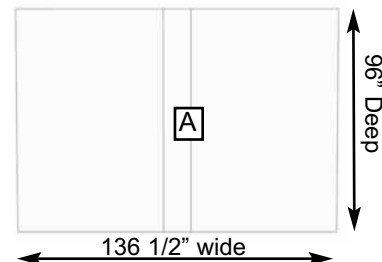

The Cabana is an excellent multipurpose garden shed. Ideal as a playhouse, poolside retreat, workshop or storage building for garden or pool equipment.

The Cabana Kit Includes:

- 2 Functional Windows with Screens
- 31" Wide Functional Dutch Door
- Western Red Cedar Construction
- 2 Flower Boxes
- Cedar Lap Sided Panel Walls
- 2x3 Frame Construction
- Cedar Roof with Shingles Already Attached
- Panelized For Quick Assembly
- Hardware Included (screws and nails).

Specifications:

- A:** Floor Footprint = 136 1/2" wide x 96" deep
- B:** Overall Width Incl. Roof Overhang = 148"
- C:** Overall Depth Incl. Roof Overhang = 110"
- D:** Overall Height Incl. Floor & Roof = 105"
- E:** Interior Width frame to frame = 131 1/2"
- F:** Interior Depth frame to frame = 89 1/2"
- G:** Interior Height from floor = 94"
- H:** Window Size = 18 1/4" wide x 22 1/2" high
- I:** Door Dimensions = 31 1/2" wide x 72" high

<p>Shipping Pkg. Size: 88"w x 52"d x 49"h Shipping Weight: = 1390 lbs</p>