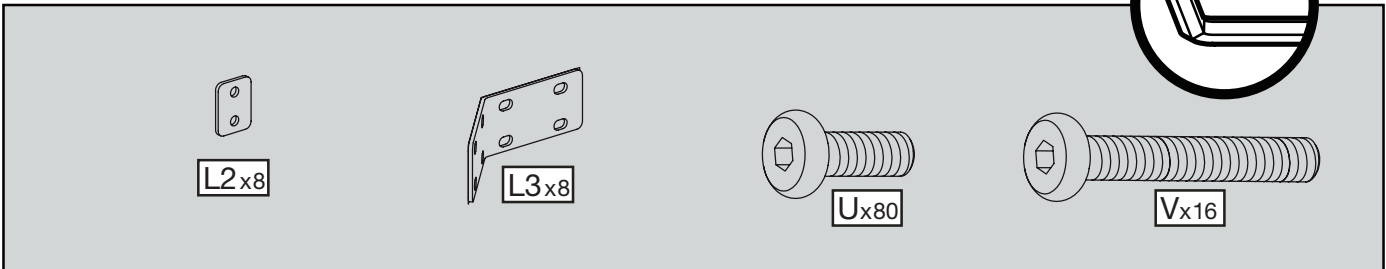

E X6

 Bx2	 B1x2	 Ux8	 Tx16
--	---	---	---

The parts list diagram shows the components required for the assembly:

- Two long rails (C) labeled Cx2
- Two shorter rails (C1) labeled C1x2
- Eight screws (U) labeled U x8
- One clip (T) labeled T x20
- One corner bracket