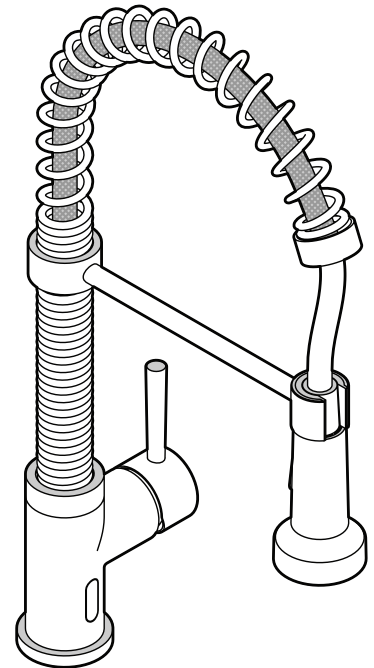

VIGO Edison Touchless Pull Down Kitchen Faucet with Smart Sensor

VG02001CHS / VG02001STS / VG02001MBS / VG02001MGS

PRODUCT FEATURES

- 360° swivel spout
- PerformanceSpout™ 1.8 gpm flow rate
- Single-hole installation
- Designed in NYC
- Water pressure tested for industry standard
- Sedal ceramic disc cartridge tested for 500,000 uses
- Nylon braided pull-down hose extends up to 30 inches
- Thermostable, this faucet is freeze-resistant and pressure resistant up to 362.5 PSI
- Spray face resists mineral buildup and easy to clean
- All mounting hardware and hot/cold waterlines included
- Dual action, pull-down spray head for aerated flow or powerful spray
- All VIGO products are plated in the same facility to ensure consistency in color and finish
- Solid brass construction with premium chrome finish
- EternalSeal™ continually prevents leaks and drips for flawless water flow
- VIGO finishes resist corrosion and tarnishing, exceeding industry durability standards

CODES / STANDARDS

- CEC (Title 20) flow rate compliant (A 1.8GPM flow rate stays within the CEC (Title 20) compliancy.)
- cUPC, NSF-61, NSF-372, CALGreen and AB1953 certified by IAPMO
- ADA compliant
- All VIGO Kitchen Faucets have a Limited Lifetime Warranty*

PACKING LIST

- Faucet Assembly
- Sprayer
- Allen Key
- Two Metal Braided
- Counterweight
- Plastic Holder

MATERIAL

- Housing material: Brass
- Valve material: Ceramic
- VIGO 7-layer coated finish resists corrosion and tarnish, maintaining a pristine look for years to come.

DIMENSIONS			
Faucet height	18 1/2" (470mm)	Pressure	60 psi
Spout reach	8 1/8" (206mm)	Spout Type	Pull-down
Hose length	19 3/4" (500mm)	Spray mode	Spray & Stream
Spout swivel	360°	Water supply connection	Standard US plumbing 3/8" connections
Flow rate	1.8 gal/min	Installation compatibility	1-, 2-, 3- and 4-hole sink
Valve body	Brass		