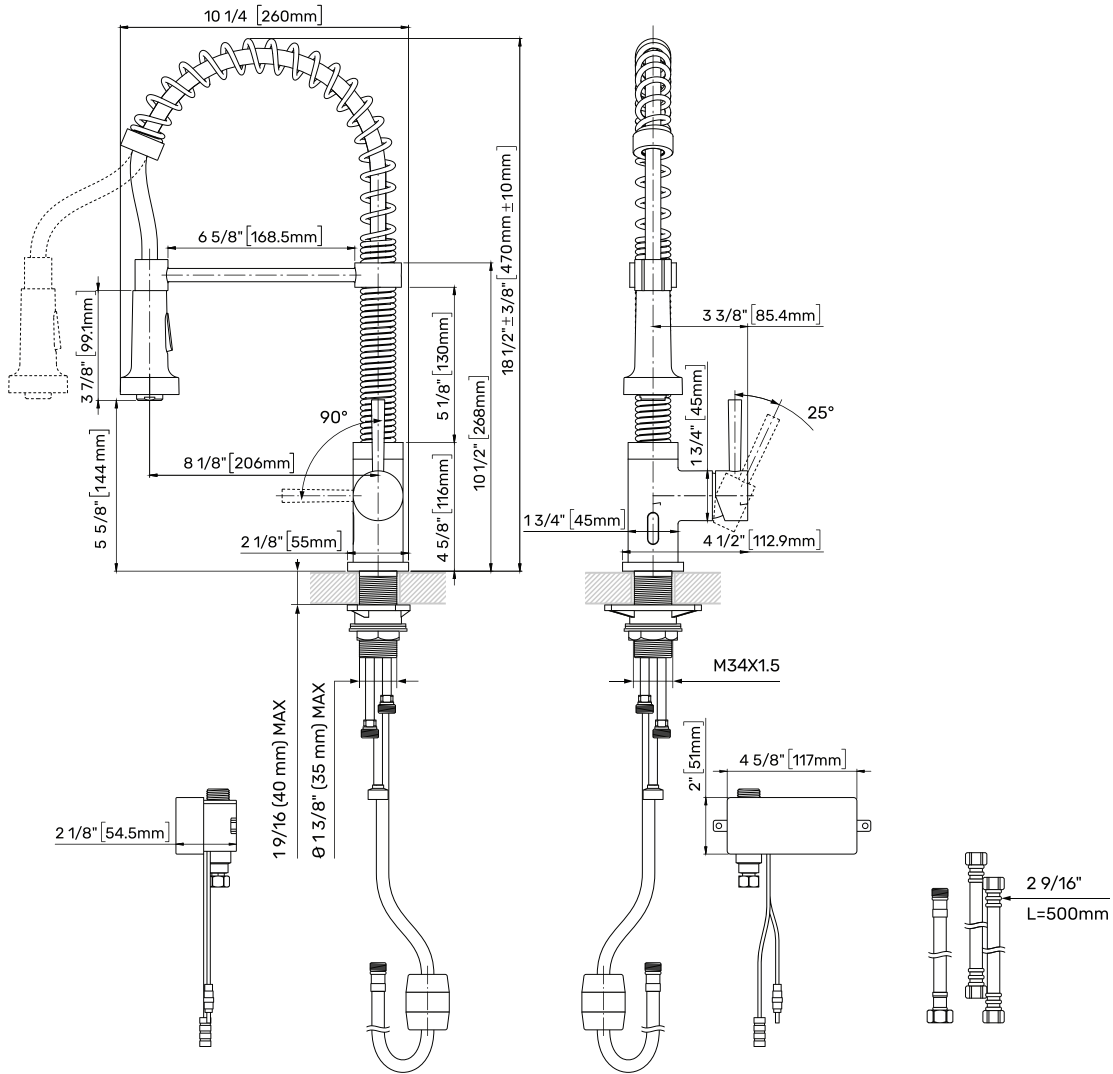

VIGO Edison Touchless Pull Down Kitchen Faucet with Smart Sensor

VG02001CHS / VG02001STS / VG02001MBS / VG02001MGS

PRODUCT FEATURES

- 360° swivel spout
- PerformanceSpout™ 1.8 gpm flow rate
- Single-hole installation
- Designed in NYC
- Water pressure tested for industry standard
- Sedal ceramic disc cartridge tested for 500,000 uses
- Nylon braided pull-down hose extends up to 30 inches
- Thermostable, this faucet is freeze-resistant and pressure resistant up to 362.5 PSI
- Spray face resists mineral buildup and easy to clean
- All mounting hardware and hot/cold waterlines included
- Dual action, pull-down spray head for aerated flow or powerful spray
- All VIGO products are plated in the same facility to ensure consistency in color and finish
- Solid brass construction with premium chrome finish
- EternalSeal™ continually prevents leaks and drips for flawless water flow
- VIGO finishes resist corrosion and tarnishing, exceeding industry durability standards

PACKING LIST

- Faucet Assembly
- Sprayer
- Allen Key
- Two Metal Braided
- Counterweight
- Plastic Holder

MATERIAL

- Housing material: Brass
- Valve material: Ceramic
- VIGO 7-layer coated finish resists corrosion and tarnish, maintaining a pristine look for years to come.

* See website for detailed warranty information.

**Color swatches intended for reference only.

VIGO Edison Touchless Pull Down Kitchen Faucet with Smart Sensor

VG02001CHS / VG02001STS / VG02001MBS / VG02001MGS

DIMENSIONS			
Faucet height	18 1/2" (470mm)	Pressure	60 psi
Spout reach	8 1/8" (206mm)	Spout Type	Pull-down
Hose length	19 3/4" (500mm)	Spray mode	Spray & Stream
Spout swivel	360°	Water supply connection	Standard US plumbing 3/8" connections
Flow rate	1.8 gal/min	Installation compatibility	1-, 2-, 3- and 4-hole sink
Valve body	Brass		