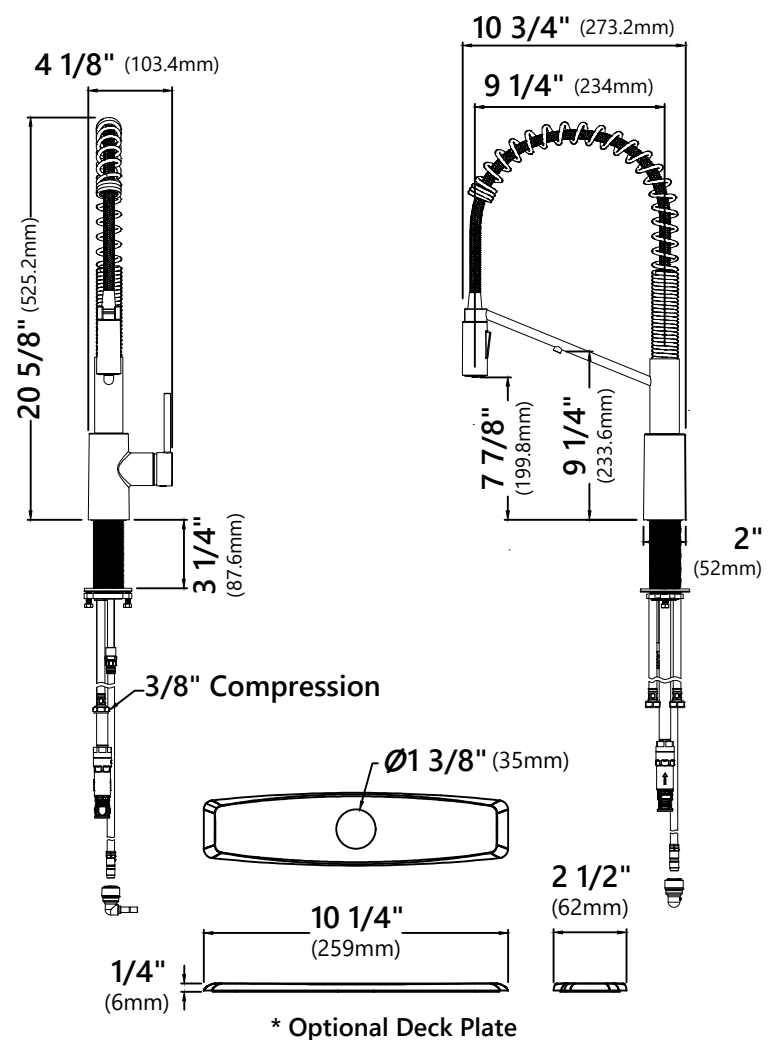

*Deck Plate Dimensions

Overall Dimensions: 10 1/4" x 2 1/2" x 1/4"

Features

- Commercial Style Pull Down Non-air gap Filter Faucet
- Metal Body
- ABS Sprayer
- Lead Free Brass Waterway
- 360° Swivel Spout
- Flow Rate: 1.8 gpm (6.8L/min) @ 60 psi
- Filter Flow Rate: 1.0 gpm (3.8L/min) @ 60 psi
- Dual Function Sprayhead - Spray/Stream
- 35mm Ceramic Cartridge
- Dome Shaped Screen Washer
- Swivel Sprayer Connector
- 16 7/8" Hose Length
- Quick Weight
- Quick Connect Sprayer Hose
- 22 7/8" Integrated Nylon Waterlines
- Connections 3/8" Compression
- Max Deck Thickness: 3 1/4"
- TPI of aerator in the Sprayer - M16.5

Accessories Included

- *Deck Plate
- Hex Wrench
- Weight
- 3/8" to 1/4" Filter Connector

Available Finishes

- Matte Black
- Spot Free Stainless Steel
- Spot Free Antique Champagne Bronze

CODES/STANDARDS:

Product Certification

cUPC (ASME A112.18.1/CSA B125.1)
NSF/ANSI Standard 61 and 372 certified by IAPMO
AB1953, MASS, CEC, DOE, ADA

NOTE: Some Kitchen Faucets that do not have a pull out or pull down sprayer may be connected to a portable dishwasher. Pull out and pull down faucets should never be connected to portable dishwashers because potential pressure fluctuations during washing cycles cause hose ruptures or leaks.

Warranty

Kraus Limited Lifetime Warranty
see website for details www.kraususa.com

Kraus USA Plumbing LLC Customer Service
1.800.775.0703 | customerservice@kraususa.com

* Optional Deck Plate