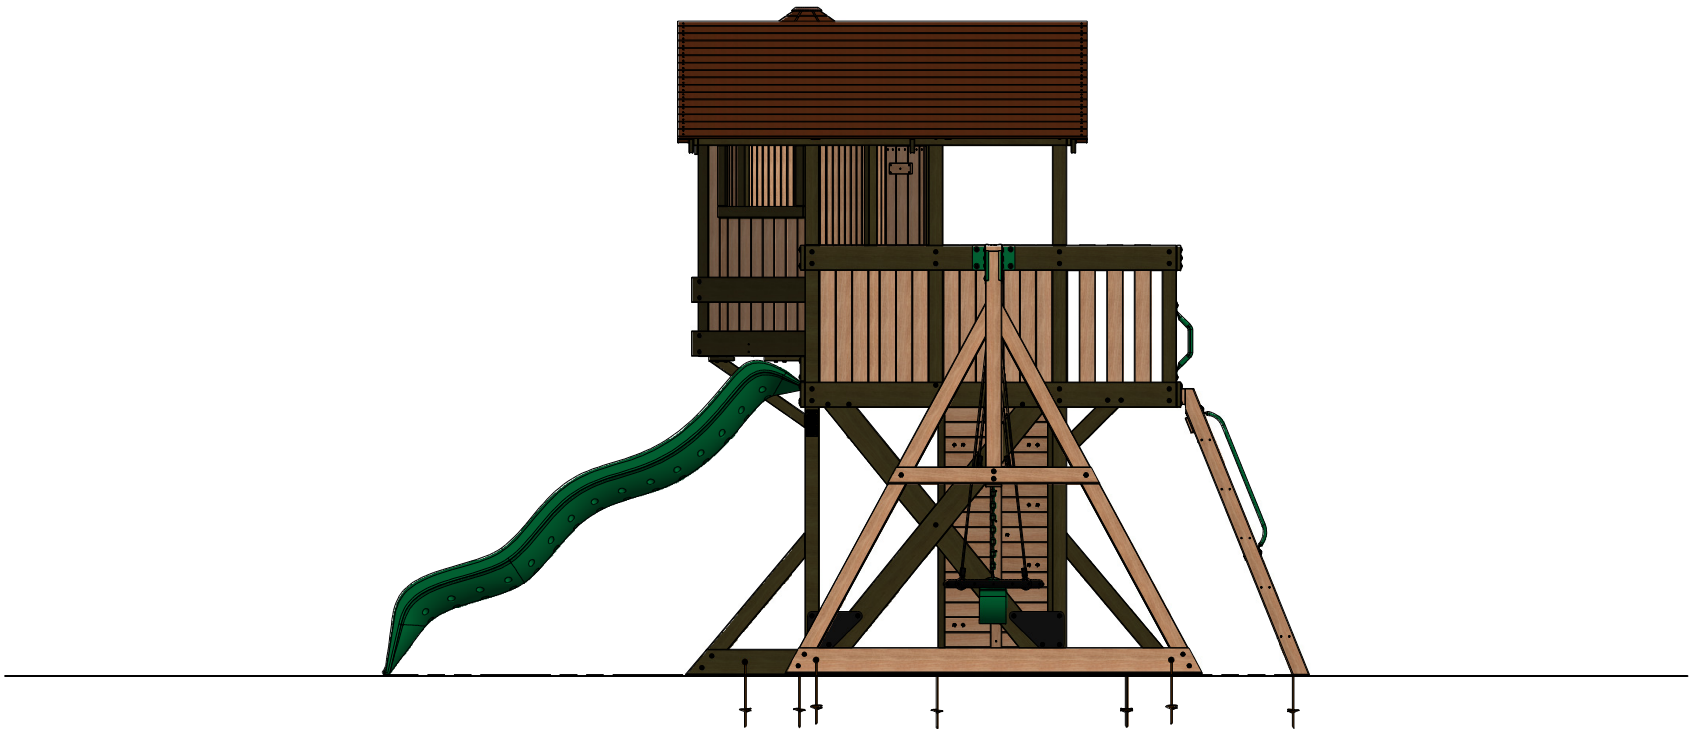

DRAWN BY BRS	DESCRIPTION	
DATE 10/5/2018	PART NUMBER 1902329 EAGLES NEST ELITE MASTER	REV

DRAWN BY BRS	DESCRIPTION	
DATE 10/5/2018	PART NUMBER 1902329 EAGLES NEST ELITE MASTER	REV

<small>DRAWN BY</small>	BRS	<small>DESCRIPTION</small>	
<small>DATE</small>	10/5/2018	<small>PART NUMBER</small>	1902329 EAGLES NEST ELITE MASTER
		<small>REV</small>	

DRAWN BY BRS		DESCRIPTION	
DATE 10/5/2018	PART NUMBER 1902329 EAGLES NEST ELITE MASTER	REV	

Part Number

1902329 EAGLES NEST ELITE MASTER

Sheet

5 OF 6

<small>DRAWN BY</small> BRS	<small>DESCRIPTION</small>	
<small>DATE</small> 10/5/2018	<small>PART NUMBER</small> 1902329 EAGLES NEST ELITE MASTER	<small>REV</small>

<small>DRAWN BY</small>	BRS	<small>DESCRIPTION</small>	
<small>DATE</small>	10/5/2018	<small>PART NUMBER</small>	1902329 EAGLES NEST ELITE MASTER
		<small>REV</small>	