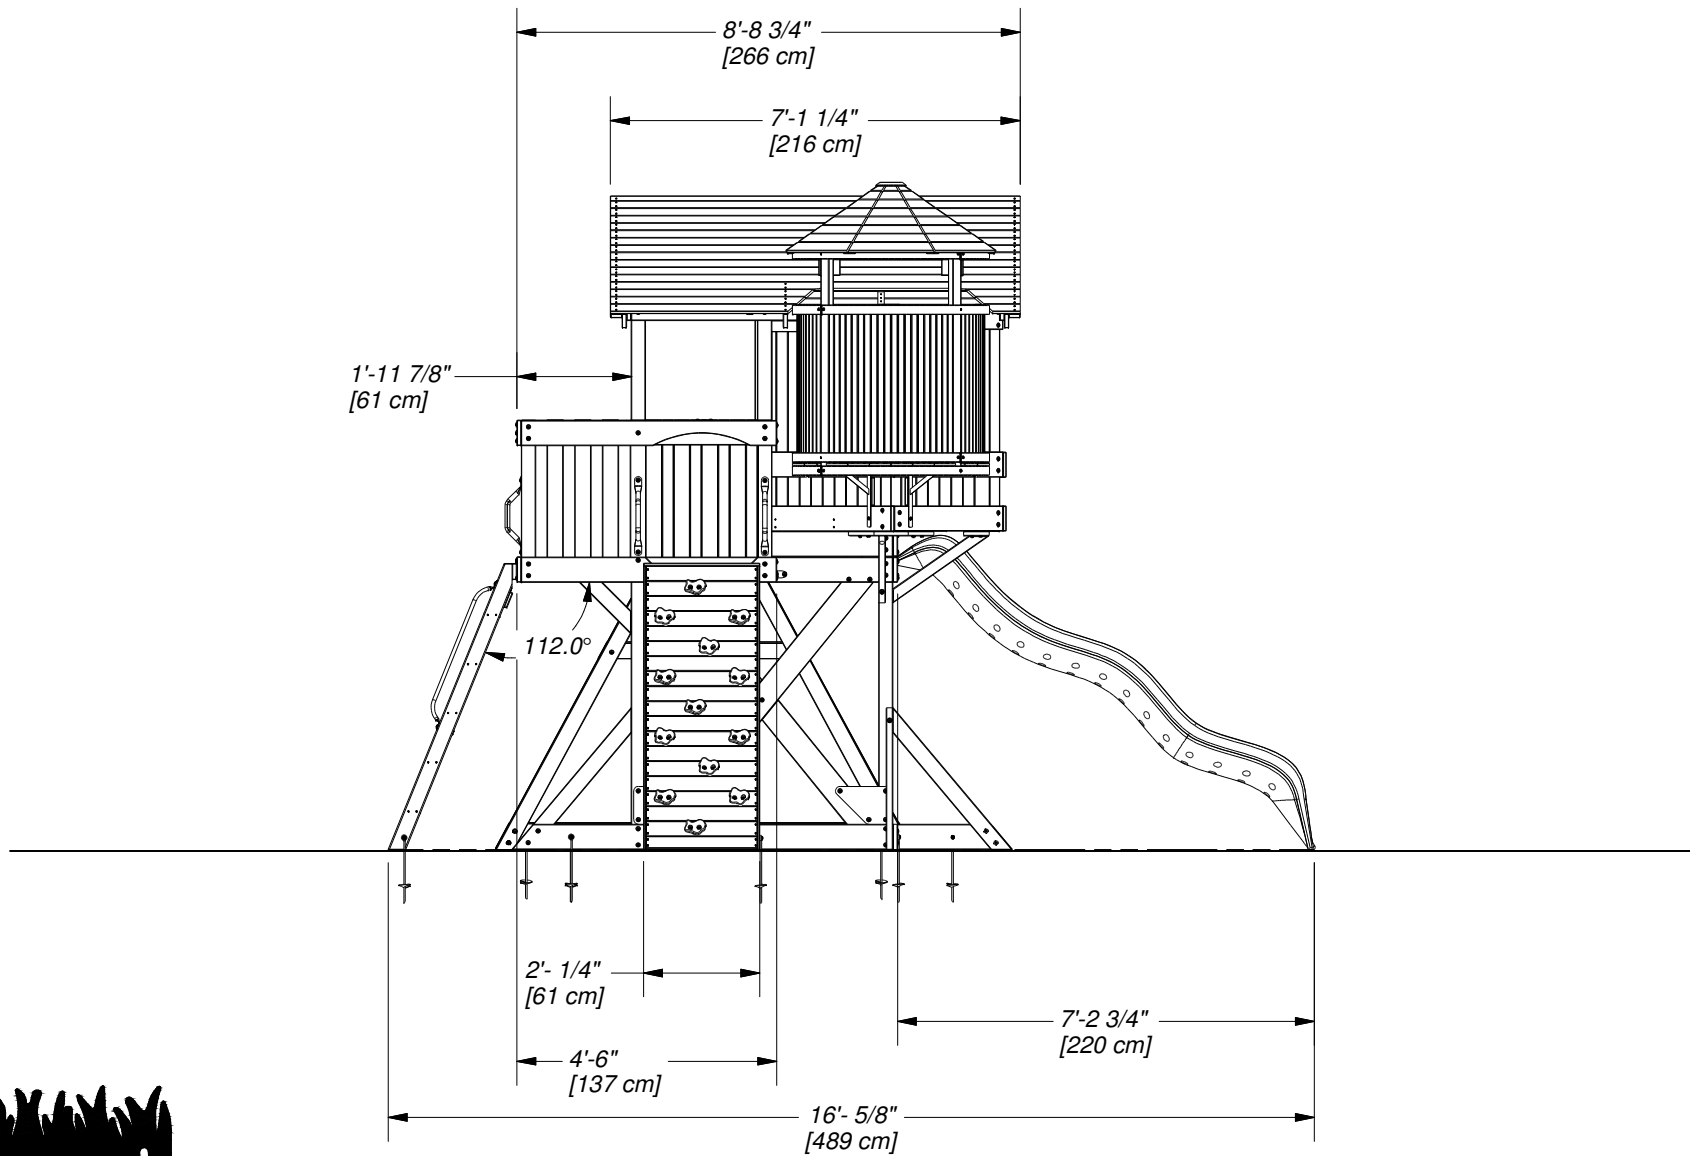

DRAWN BY BRS	DESCRIPTION	
DATE 10/5/2018	PART NUMBER 1902329 EAGLES NEST ELITE MASTER	REV

DRAWN BY BRS	DESCRIPTION	
DATE 10/5/2018	PART NUMBER 1902329 EAGLES NEST ELITE MASTER	REV

<small>DRAWN BY</small>	BRS	<small>DESCRIPTION</small>	
<small>DATE</small>	10/5/2018	<small>PART NUMBER</small>	1902329 EAGLES NEST ELITE MASTER
		<small>REV</small>	

DRAWN BY BRS		DESCRIPTION	
DATE 10/5/2018	PART NUMBER 1902329 EAGLES NEST ELITE MASTER	REV	

Part Number

1902329 EAGLES NEST ELITE MASTER

Sheet

5 OF 6

<small>DRAWN BY</small> BRS	<small>DESCRIPTION</small>	
<small>DATE</small> 10/5/2018	<small>PART NUMBER</small> 1902329 EAGLES NEST ELITE MASTER	<small>REV</small>

<small>DRAWN BY</small>	BRS	<small>DESCRIPTION</small>	
<small>DATE</small>	10/5/2018	<small>PART NUMBER</small>	1902329 EAGLES NEST ELITE MASTER
		<small>REV</small>	