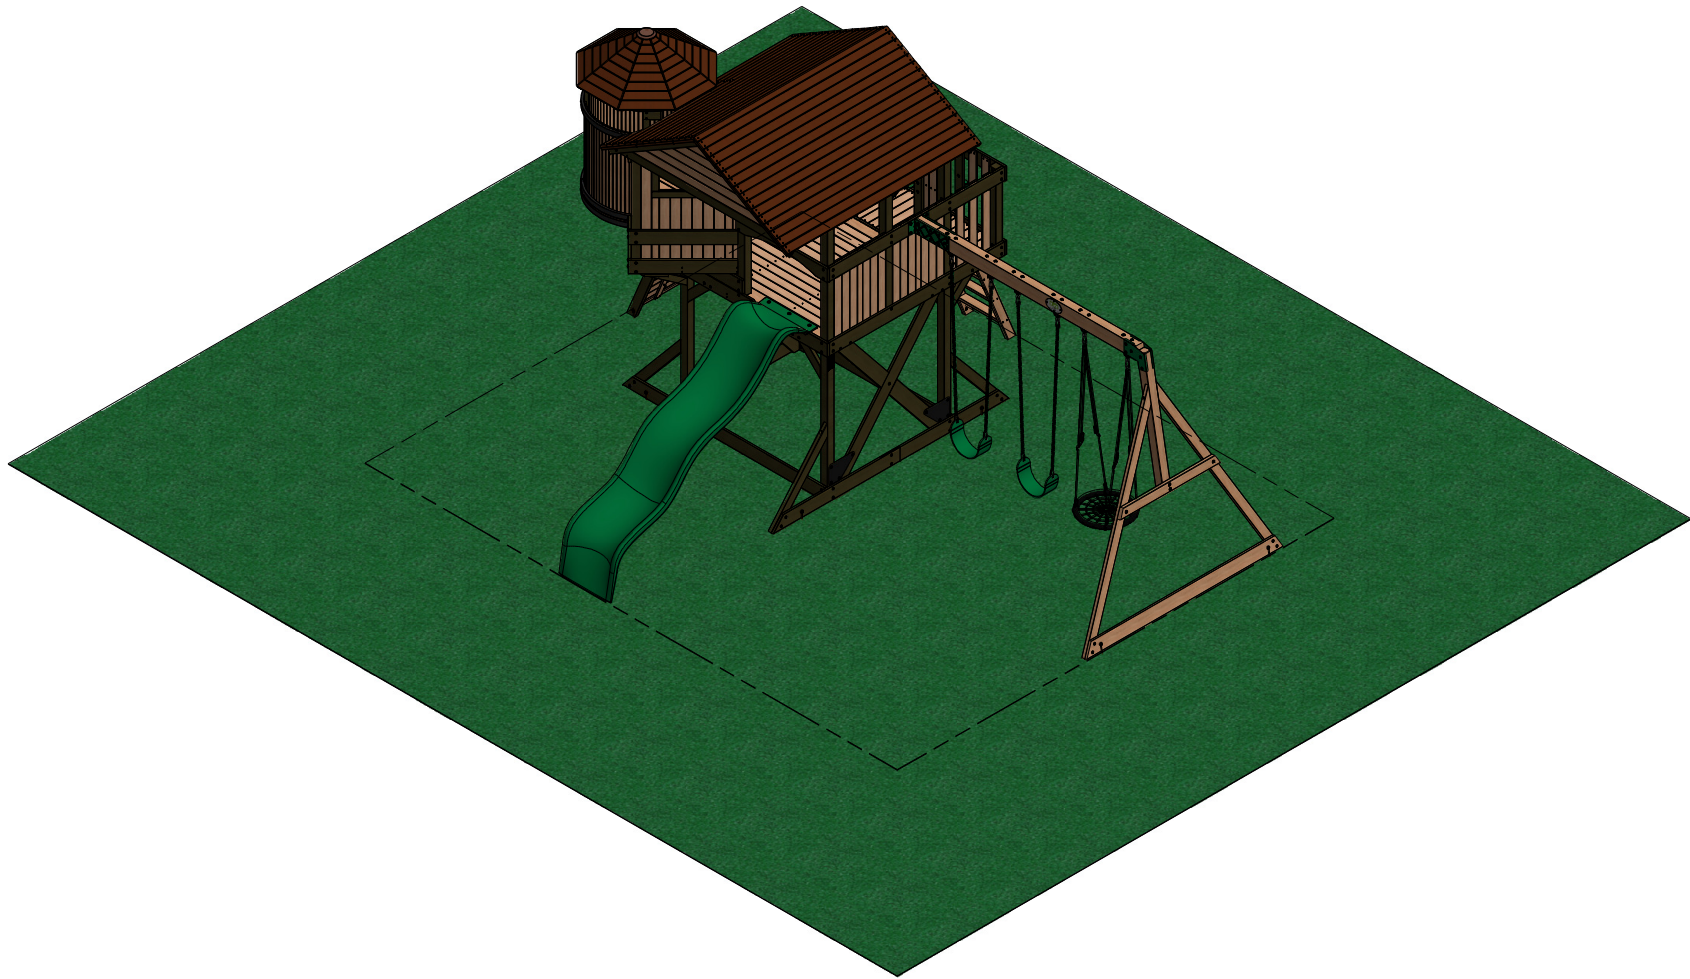

DRAWN BY BRS	DESCRIPTION	
DATE 10/5/2018	PART NUMBER 1902329 EAGLES NEST ELITE MASTER	REV

DRAWN BY BRS	DESCRIPTION	
DATE 10/5/2018	PART NUMBER 1902329 EAGLES NEST ELITE MASTER	REV

<small>DRAWN BY</small>	BRS	<small>DESCRIPTION</small>	
<small>DATE</small>	10/5/2018	<small>PART NUMBER</small>	1902329 EAGLES NEST ELITE MASTER
		<small>REV</small>	

DRAWN BY BRS		DESCRIPTION	
DATE 10/5/2018	PART NUMBER 1902329 EAGLES NEST ELITE MASTER	REV	

Part Number

1902329 EAGLES NEST ELITE MASTER

Sheet

5 OF 6

<small>DRAWN BY</small> BRS	<small>DESCRIPTION</small>	
<small>DATE</small> 10/5/2018	<small>PART NUMBER</small> 1902329 EAGLES NEST ELITE MASTER	<small>REV</small>

<small>DRAWN BY</small>	BRS	<small>DESCRIPTION</small>	
<small>DATE</small>	10/5/2018	<small>PART NUMBER</small>	1902329 EAGLES NEST ELITE MASTER
		<small>REV</small>	