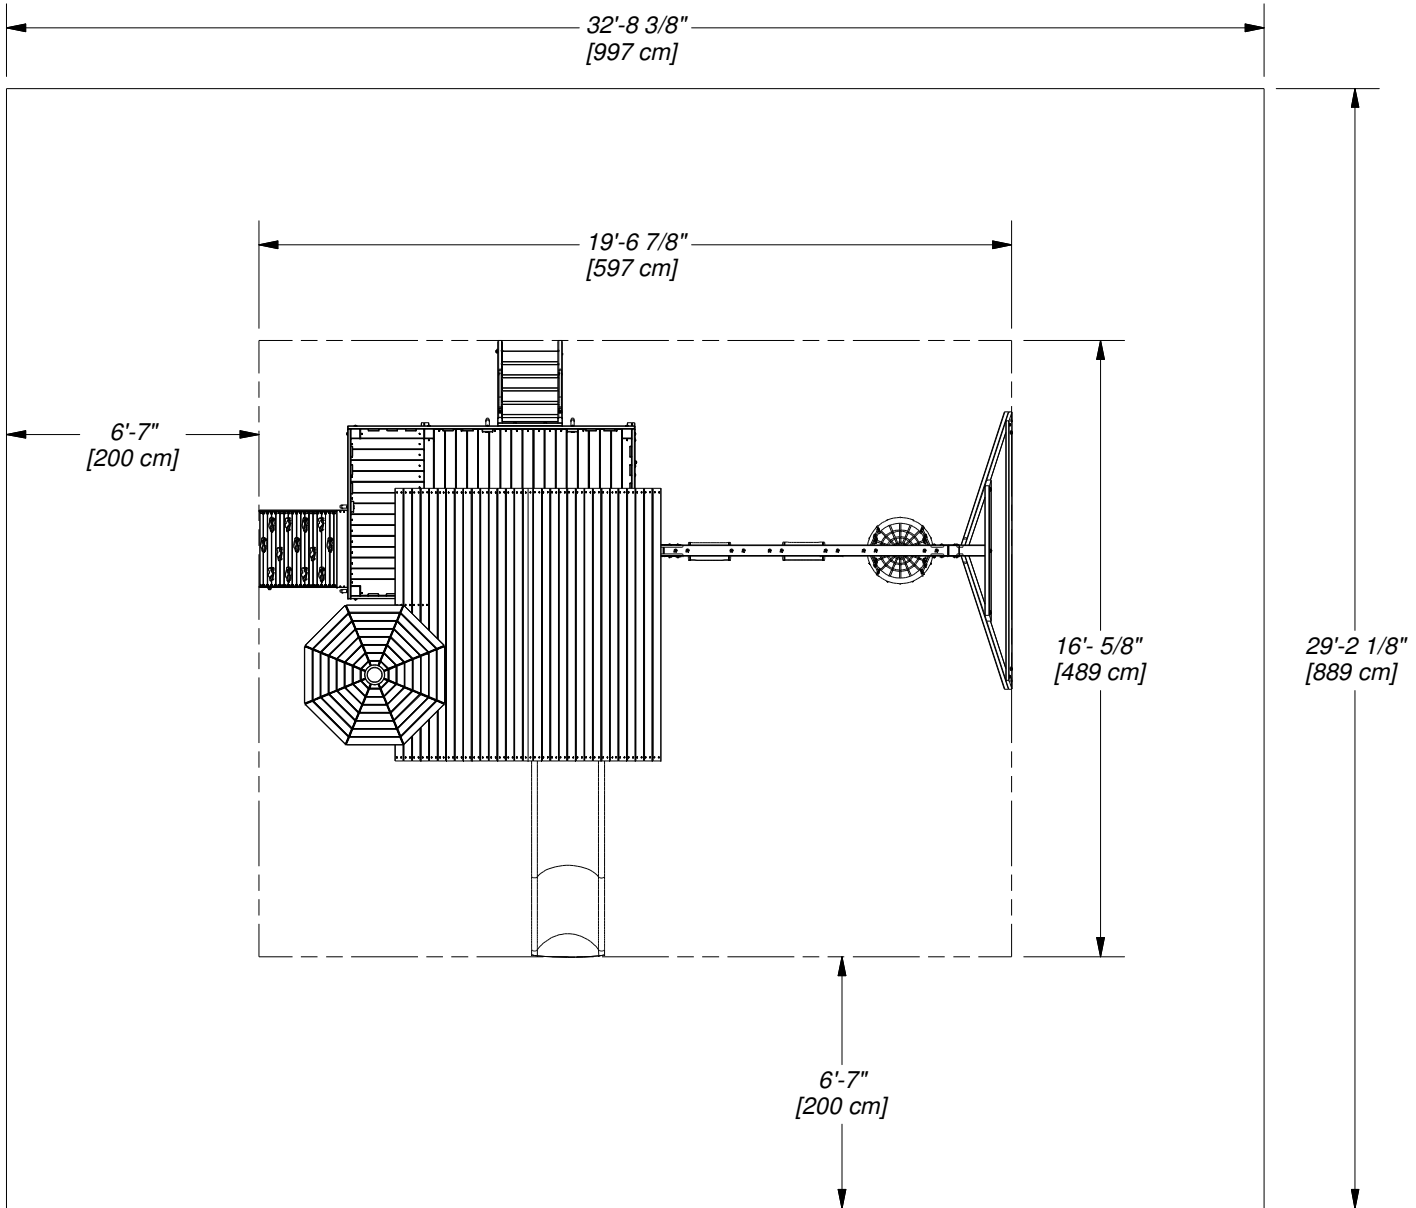

DRAWN BY BRS	DESCRIPTION	
DATE 10/5/2018	PART NUMBER 1902329 EAGLES NEST ELITE MASTER	REV

DRAWN BY BRS	DESCRIPTION	
DATE 10/5/2018	PART NUMBER 1902329 EAGLES NEST ELITE MASTER	REV

<small>DRAWN BY</small>	BRS	<small>DESCRIPTION</small>	
<small>DATE</small>	10/5/2018	<small>PART NUMBER</small>	1902329 EAGLES NEST ELITE MASTER
		<small>REV</small>	

DRAWN BY BRS		DESCRIPTION	
DATE 10/5/2018	PART NUMBER 1902329 EAGLES NEST ELITE MASTER	REV	

Part Number

1902329 EAGLES NEST ELITE MASTER

Sheet

5 OF 6

<small>DRAWN BY</small> BRS	<small>DESCRIPTION</small>	
<small>DATE</small> 10/5/2018	<small>PART NUMBER</small> 1902329 EAGLES NEST ELITE MASTER	<small>REV</small>

<small>DRAWN BY</small>	BRS	<small>DESCRIPTION</small>	
<small>DATE</small>	10/5/2018	<small>PART NUMBER</small>	1902329 EAGLES NEST ELITE MASTER
		<small>REV</small>	