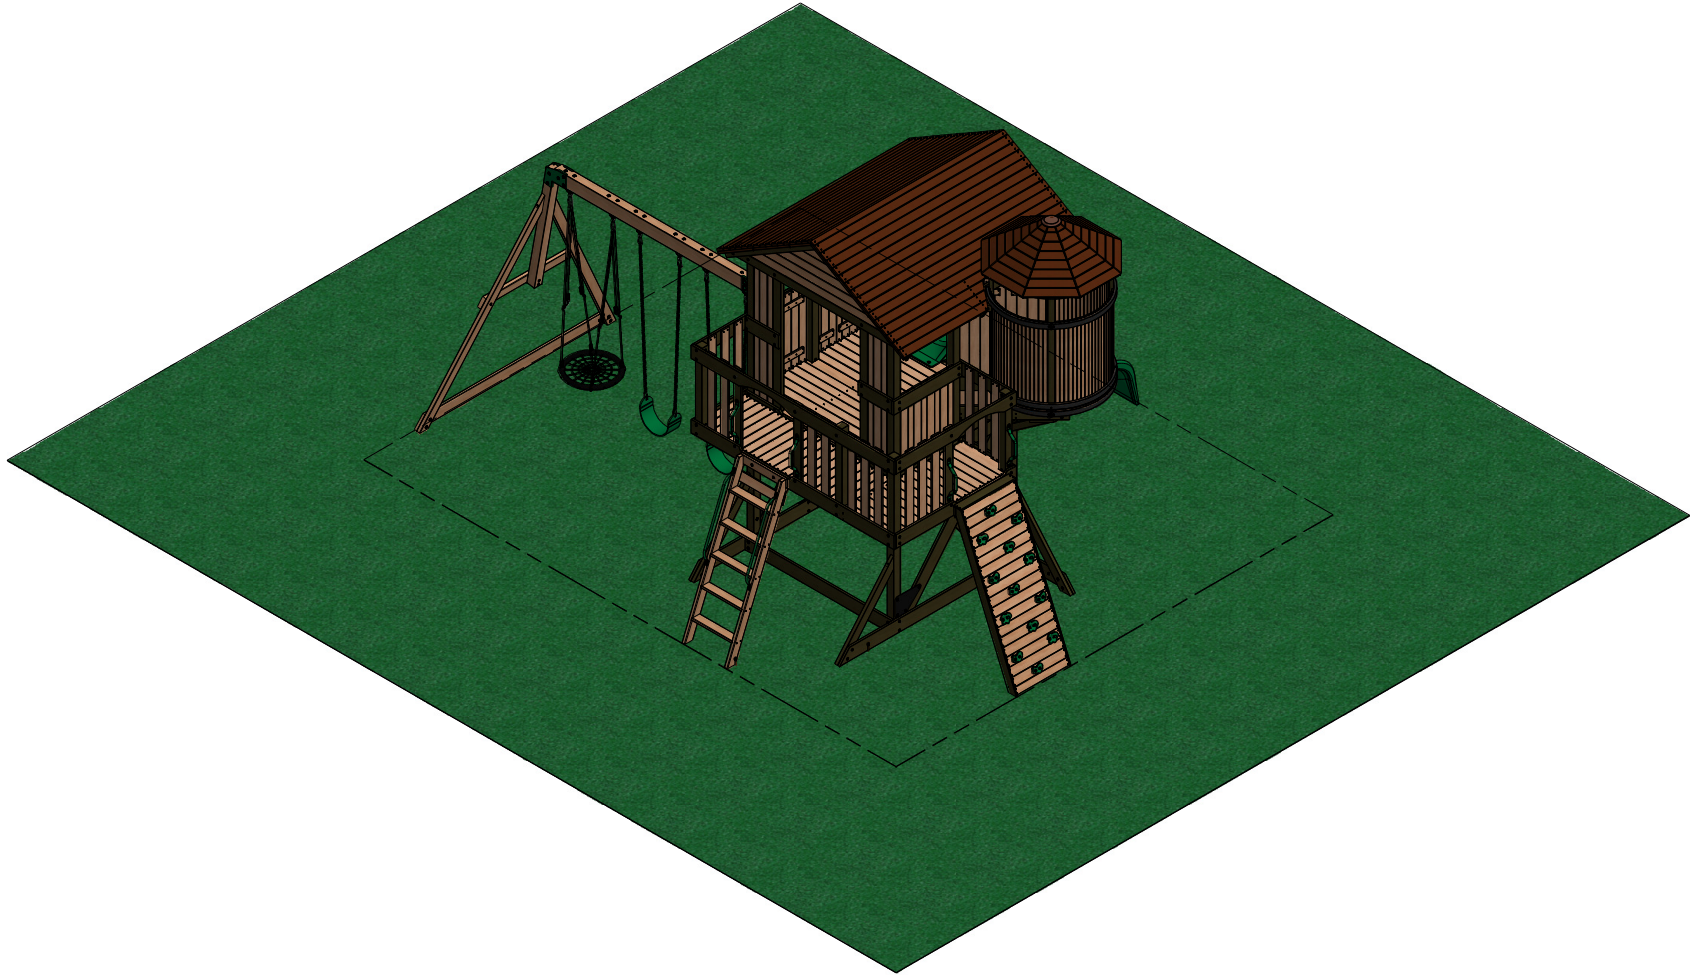

DRAWN BY BRS	DESCRIPTION	
DATE 10/5/2018	PART NUMBER 1902329 EAGLES NEST ELITE MASTER	REV

DRAWN BY BRS	DESCRIPTION	
DATE 10/5/2018	PART NUMBER 1902329 EAGLES NEST ELITE MASTER	REV

<small>DRAWN BY</small>	BRS	<small>DESCRIPTION</small>	
<small>DATE</small>	10/5/2018	<small>PART NUMBER</small>	1902329 EAGLES NEST ELITE MASTER
		<small>REV</small>	

DRAWN BY BRS		DESCRIPTION	
DATE 10/5/2018	PART NUMBER 1902329 EAGLES NEST ELITE MASTER	REV	

Part Number

1902329 EAGLES NEST ELITE MASTER

Sheet

5 OF 6

<small>DRAWN BY</small> BRS	<small>DESCRIPTION</small>	
<small>DATE</small> 10/5/2018	<small>PART NUMBER</small> 1902329 EAGLES NEST ELITE MASTER	<small>REV</small>

<small>DRAWN BY</small>	BRS	<small>DESCRIPTION</small>	
<small>DATE</small>	10/5/2018	<small>PART NUMBER</small>	1902329 EAGLES NEST ELITE MASTER
		<small>REV</small>	