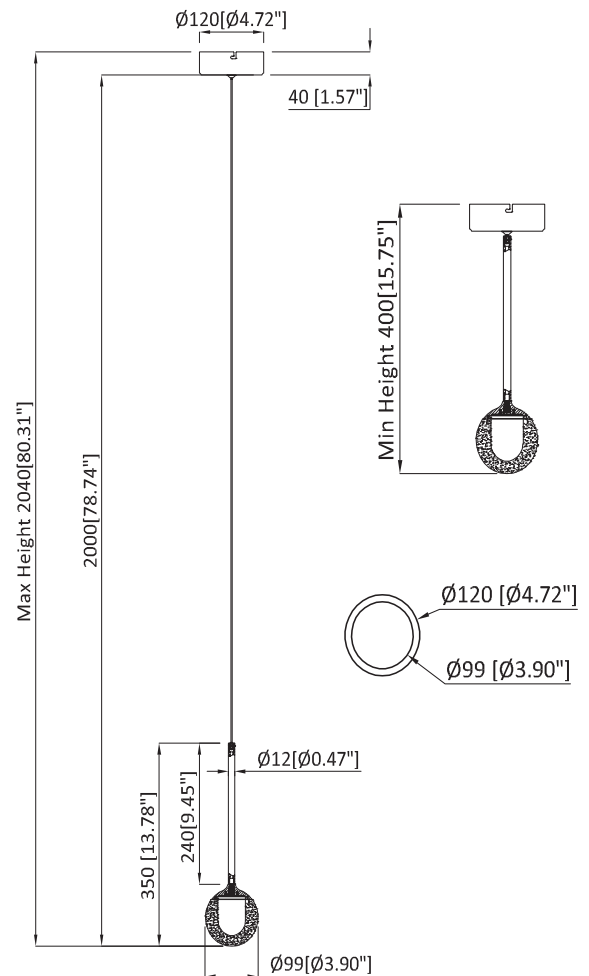

LED Pendant

VCP2101

By VONN Lighting

PROJECT:

TYPE:

CATALOG #:

DATE:

Product Description

Capri VCP2101BL 5" 1-Light Integrated LED Pendant Lighting Fixture with Glass Shade in Black and Antique Brass.

Specifications

- Lumens: **551.2 L**
- Watts: **8.28 W**
- Voltage: **120V**
- CRI: **90**
- CCT: **3000K**
- Dry Location: **IP20**
- Diffuser: **PC**
- Material: **Aluminum, Glass**
- Finish: **Black and Antique Brass**
- Lifetime: **50,000 Hours**
- Transformer: **Not Required**
- ETL: **Listed**
- Warranty: **5-Year Limited**

Dimensions

- Fixture: **4.75" L x 4.75" W x 80.25" (15.75") H**
  120mm L x 120mm W x 2040mm H
  Measurements rounded to the nearest 1/4" (6.35mm)

Lighting

- Color Temperature: **3000K**

Available Finishes

Notes

Theoretical Lumens: XXX LM (subject to change)

Theoretical Wattage: XXX W (subject to change)

***Please note lumens and wattage are subject to change and will be determined post production of the first articles.

*Any custom modifications are subject to minimum order quantity. (M.O.Q.)