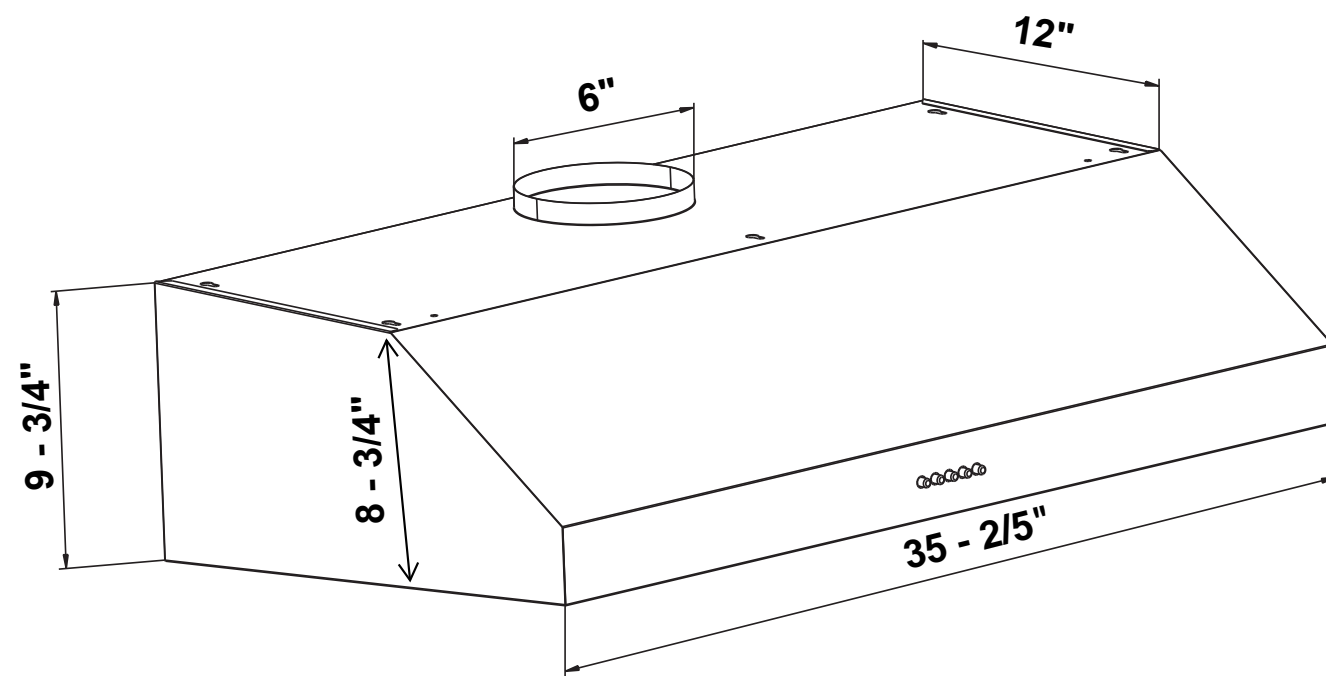

See Page 2 for dimensions

# DIMENSIONS

## UC36 Range Hood

Dimensions (WxDxH): 35.4" x 20.5" x 9.75"