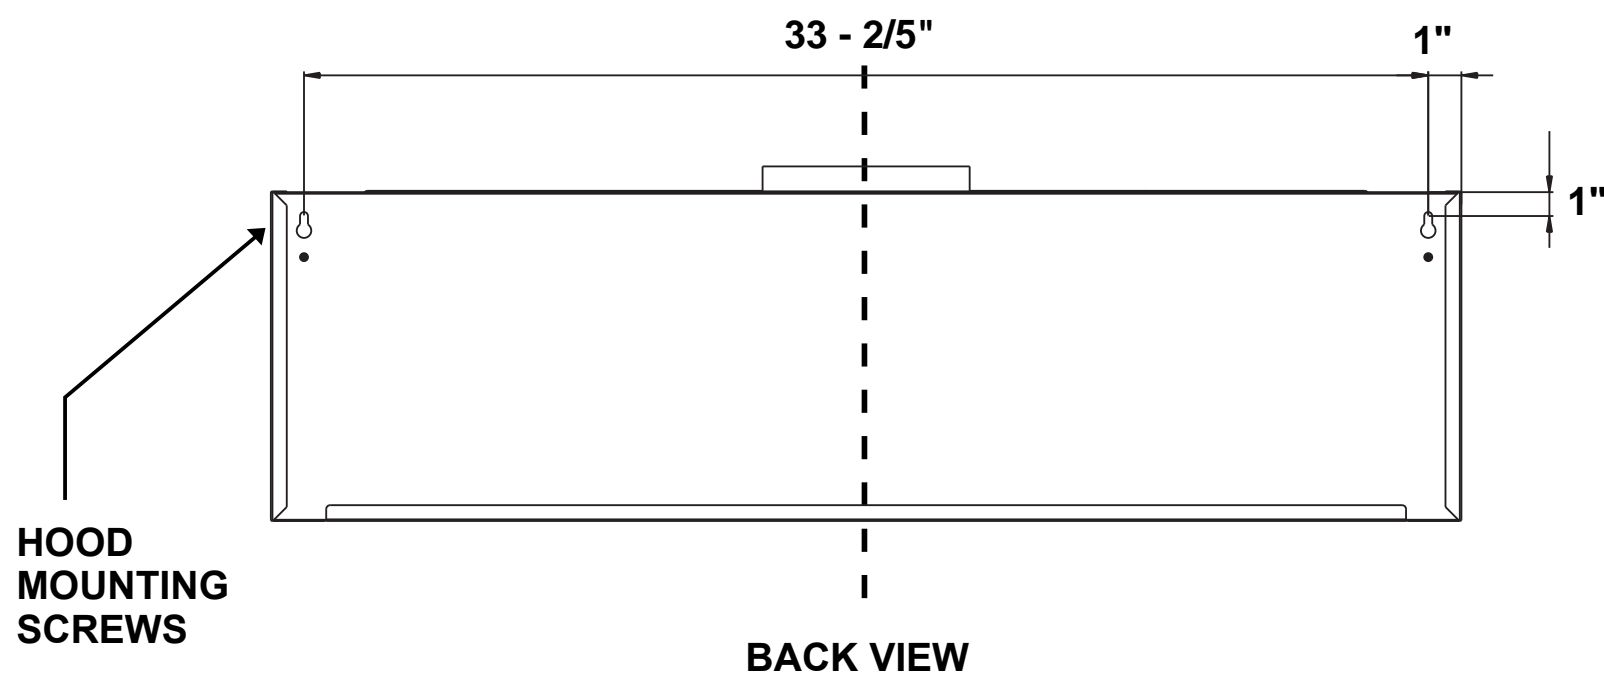

# DIMENSIONS

## UC36 Range Hood

Dimensions (WxDxH): 35.4" x 20.5" x 9.75"