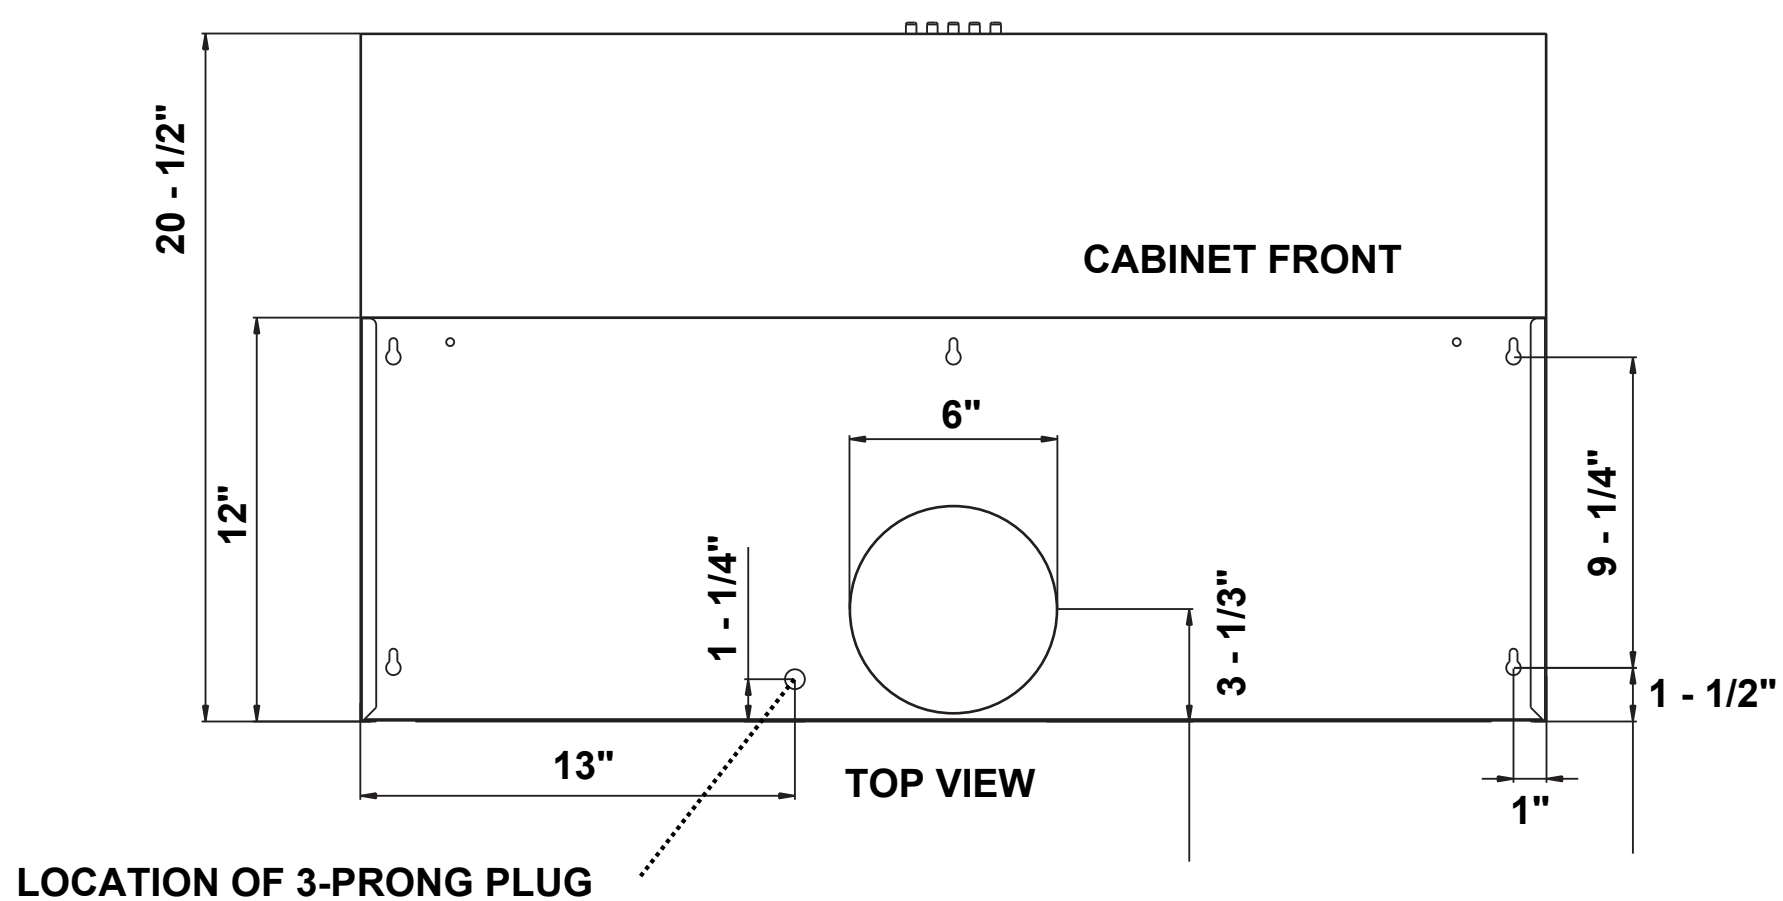

See Page 2 for dimensions

# DIMENSIONS

## UC36 Range Hood

Dimensions (WxDxH): 35.4" x 20.5" x 9.75"