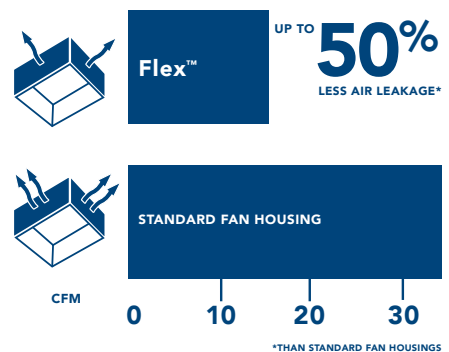

* Testing reflects total fan housing air tightness. See Broan.ca for details.

BROAN.CA | 1-877-896-1119 | 550 LEMIRE BLVD, DRUMMONDVILLE, CANADA J2C 7W9