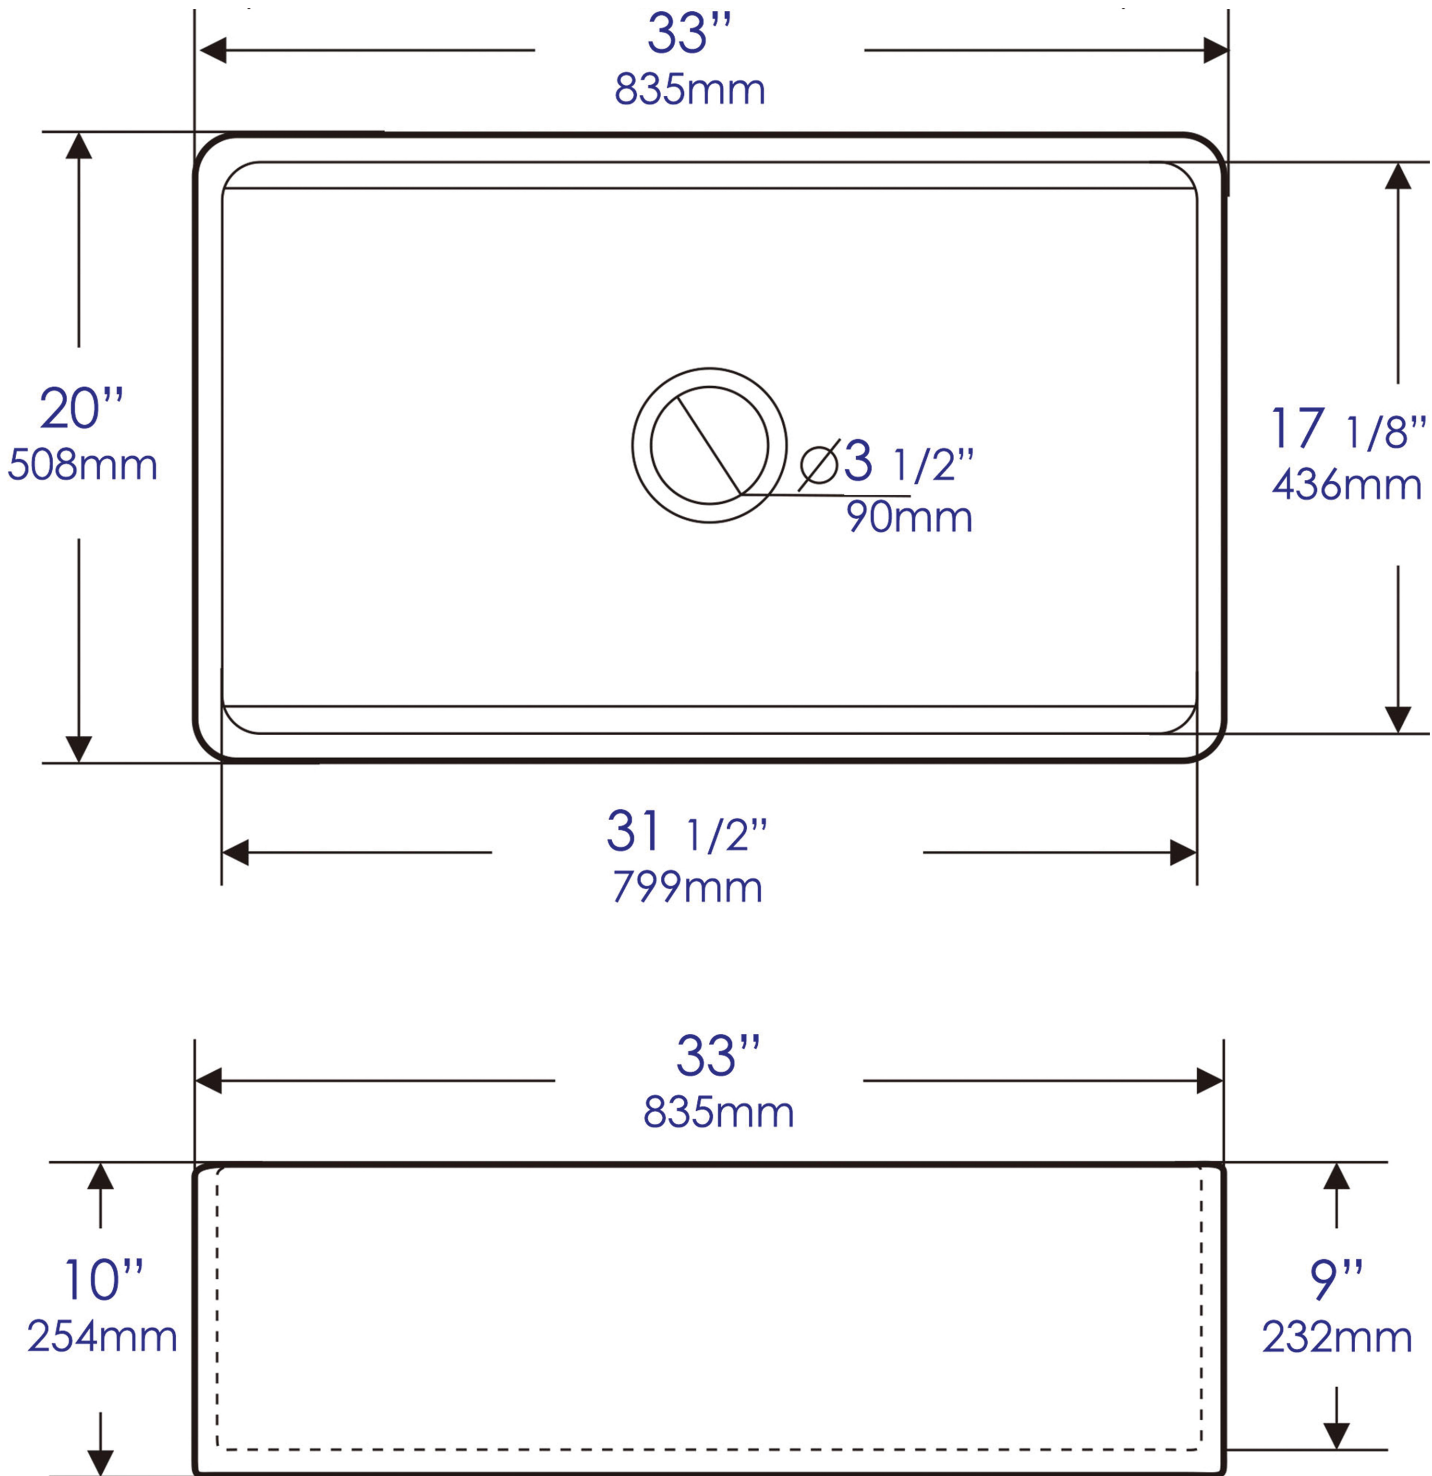

ABFS3320S

White Smooth Apron Workstation 33" x 20"
Single Bowl Step Rim Fireclay Farm Sink
with Accessories

Note: All product dimensions are approximate and should be verified on site prior to installation.
Visit www.ALFIbrand.com for more information.