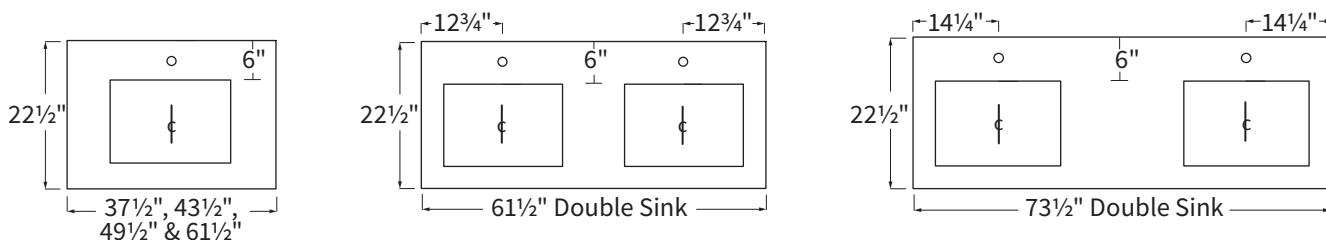

Stone Tops

FEATURES:

- Vanity top comes with one backsplash and sink(s)
- Side splashes are included based on layout option chosen on order form
- Backsplash and side splash are 4" high
- Stone opening for Rectangular Sinks: 17" x 11⁵/₈"

SINK POSITIONING

Sinks

Classic Sinks

Distinguished by a deep elongated basin, the Classic sink is a traditional style. The wide-shaped, sweeping sides rest under the counter. Available in White.