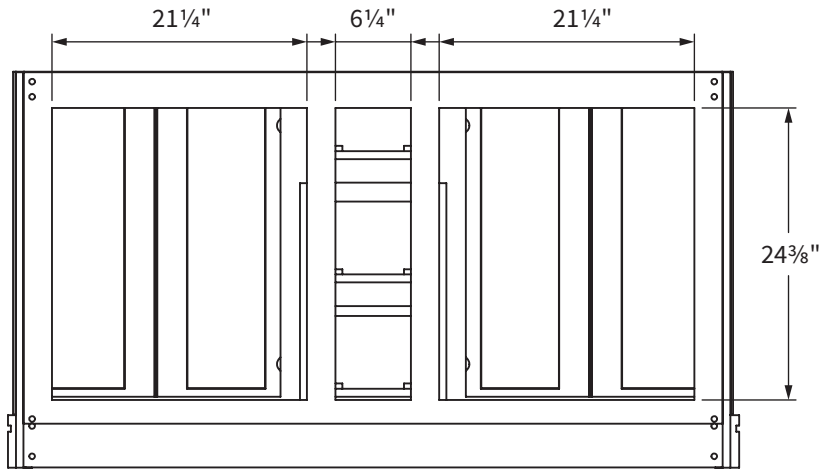

**BACK VIEW**

**TOP VIEW**

**SIDE VIEW**

**FRONT VIEW**

**NOTE:** Measurements are approximate and are provided for informational purposes only.

#### FEATURES:

- Vanity top comes with one backsplash and sink(s)
- Side splashes are included based on layout option chosen on order form
- Backsplash and side splash are 4" high
- Stone opening for Rectangular Sinks: 17" x 11<sup>5</sup>/<sub>8</sub>"

#### PROFILE

17" x 11<sup>5</sup>/<sub>8</sub>"

Stone Top Opening

**NOTE:** Measurements are approximate and are provided for informational purposes only.