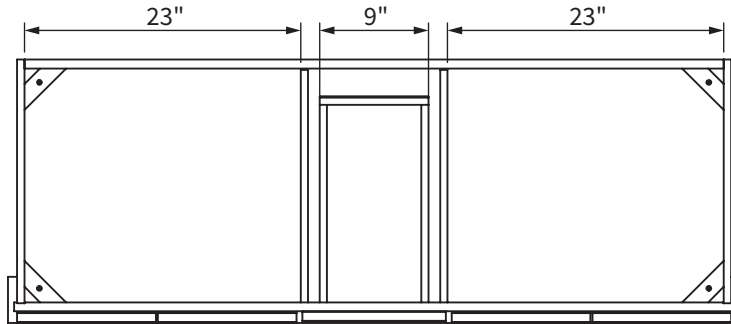

**BACK VIEW**

**TOP VIEW**

**SIDE VIEW**

**FRONT VIEW**

**NOTE:** Measurements are approximate and are provided for informational purposes only.

#### FEATURES:

- Vanity top comes with one backsplash and sink(s)
- Side splashes are included based on layout option chosen on order form
- Backsplash and side splash are 4" high
- Stone opening for Rectangular Sinks: 17" x 11<sup>5</sup>/<sub>8</sub>"

#### PROFILE

17" x 11<sup>5</sup>/<sub>8</sub>"

Stone Top Opening

**NOTE:** Measurements are approximate and are provided for informational purposes only.