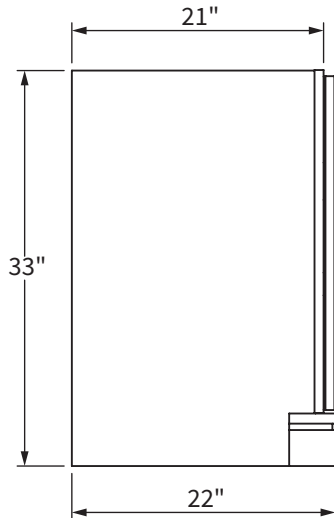

**BACK VIEW**

**TOP VIEW**

**SIDE VIEW**

**FRONT VIEW**

**NOTE:** Measurements are approximate and are provided for informational purposes only.

#### FEATURES:

- Vanity top comes with one backsplash and sink(s)
- Side splashes are included based on layout option chosen on order form
- Backsplash and side splash are 4" high
- Stone opening for Rectangular Sinks: 17" x 11<sup>5</sup>/<sub>8</sub>"

#### PROFILE

17" x 11<sup>5</sup>/<sub>8</sub>"

Stone Top Opening

**NOTE:** Measurements are approximate and are provided for informational purposes only.