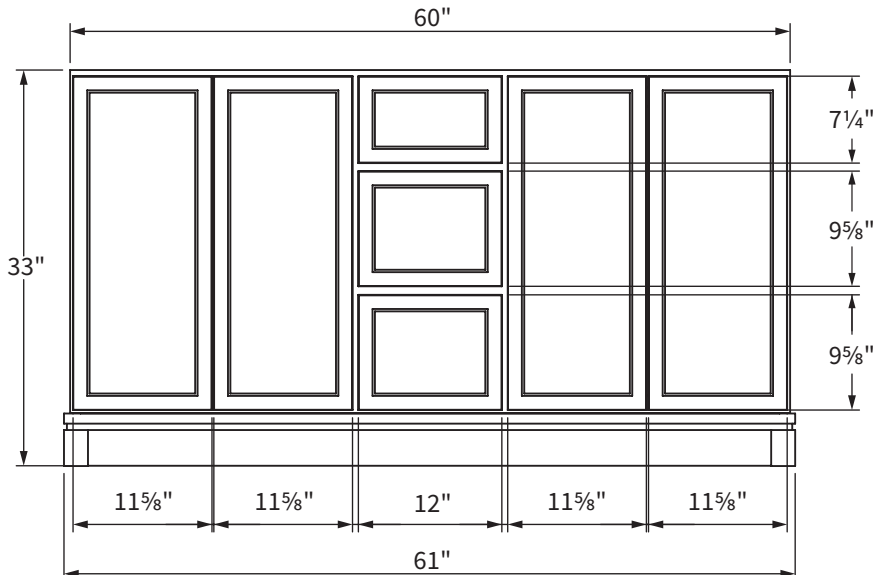

**BACK VIEW**

**TOP VIEW**

**SIDE VIEW**

**FRONT VIEW**

**NOTE:** Measurements are approximate and are provided for informational purposes only.

#### FEATURES:

- Vanity top comes with one backsplash and sink(s)
- Side splashes are included based on layout option chosen on order form
- Backsplash and side splash are 4" high
- Stone opening for Rectangular Sinks: 17" x 11<sup>5</sup>/<sub>8</sub>"

#### Classic Sinks

Distinguished by a deep elongated basin, the Classic sink is a traditional style. The wide-shaped, sweeping sides rest under the counter. Available in White.

#### PROFILE

17" x 11<sup>5</sup>/<sub>8</sub>"

Stone Top Opening

**NOTE:** Measurements are approximate and are provided for informational purposes only.