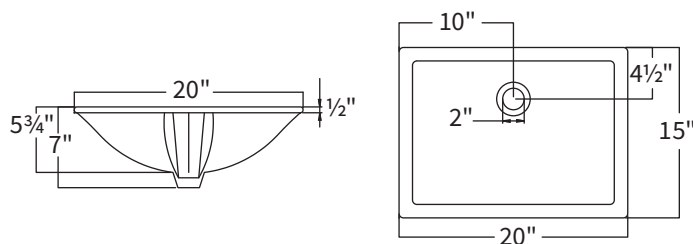

#### FEATURES:

- Vanity top comes with one backsplash and sink(s)
- Side splashes are included based on layout option chosen on order form
- Backsplash and side splash are 4" high
- Stone opening for Rectangular Sinks: 17" x 11<sup>5</sup>/<sub>8</sub>"

#### SINK POSITIONING

### Sinks

#### PROFILE

17" x 11<sup>5</sup>/<sub>8</sub>"

Stone Top Opening

**NOTE:** Measurements are approximate and are provided for informational purposes only.