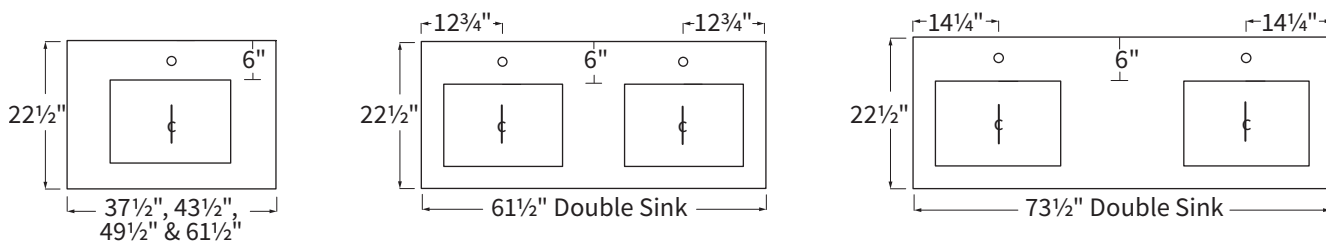

BACK VIEW

TOP VIEW

SIDE VIEW

FRONT VIEW

NOTE: Measurements are approximate and are provided for informational purposes only.

Stone Tops

FEATURES:

- Vanity top comes with one backsplash and sink(s)
- Side splashes are included based on layout option chosen on order form
- Backsplash and side splash are 4" high
- Stone opening for Rectangular Sinks: 17" x 11⁵/₈"

SINK POSITIONING

Sinks

Classic Sinks

Distinguished by a deep elongated basin, the Classic sink is a traditional style. The wide-shaped, sweeping sides rest under the counter. Available in White.

PROFILE

17" x 11⁵/₈"

Stone Top Opening

NOTE: Measurements are approximate and are provided for informational purposes only.