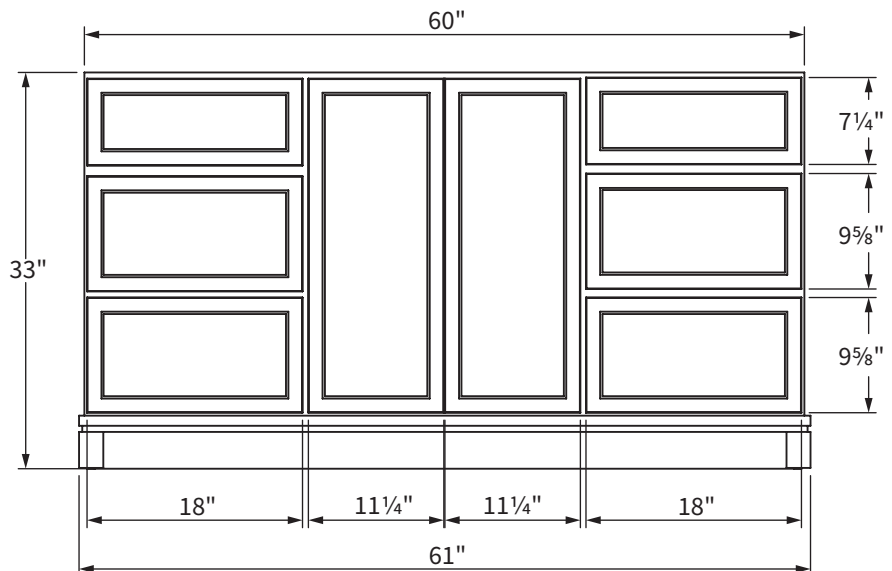

BACK VIEW

TOP VIEW

SIDE VIEW

FRONT VIEW

NOTE: Measurements are approximate and are provided for informational purposes only.

Stone Tops

FEATURES:

- Vanity top comes with one backsplash and sink(s)
- Side splashes are included based on layout option chosen on order form
- Backsplash and side splash are 4" high
- Stone opening for Rectangular Sinks: 17" x 11⁵/₈"

SINK POSITIONING

Sinks

Classic Sinks

Distinguished by a deep elongated basin, the Classic sink is a traditional style. The wide-shaped, sweeping sides rest under the counter. Available in White.

PROFILE

17" x 11⁵/₈"

Stone Top Opening

NOTE: Measurements are approximate and are provided for informational purposes only.