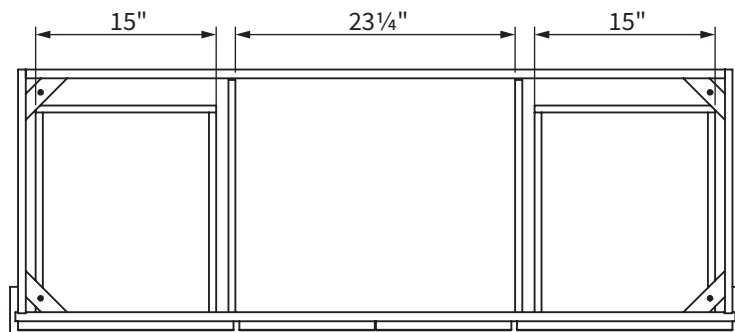

BACK VIEW

TOP VIEW

SIDE VIEW

FRONT VIEW

NOTE: Measurements are approximate and are provided for informational purposes only.

Stone Tops

FEATURES:

- Vanity top comes with one backsplash and sink(s)
- Side splashes are included based on layout option chosen on order form
- Backsplash and side splash are 4" high
- Stone opening for Rectangular Sinks: 17" x 11⁵/₈"

SINK POSITIONING

Sinks

Classic Sinks

Distinguished by a deep elongated basin, the Classic sink is a traditional style. The wide-shaped, sweeping sides rest under the counter. Available in White.

PROFILE

17" x 11⁵/₈"

Stone Top Opening

NOTE: Measurements are approximate and are provided for informational purposes only.