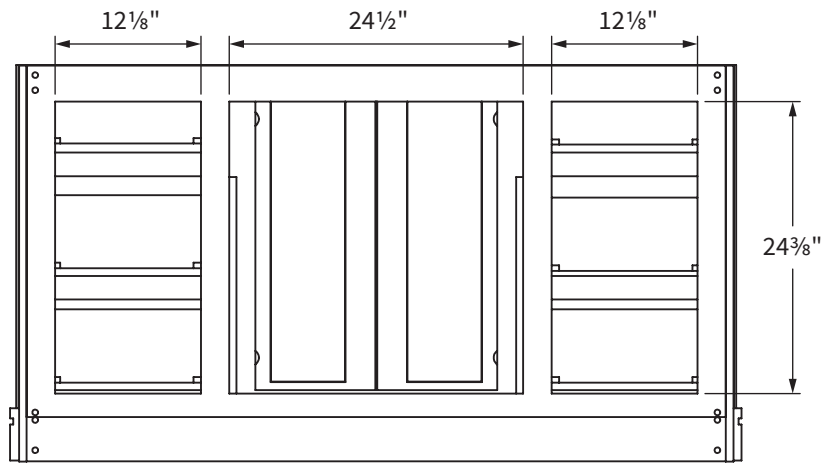

BACK VIEW

TOP VIEW

SIDE VIEW

FRONT VIEW

NOTE: Measurements are approximate and are provided for informational purposes only.

Stone Tops

FEATURES:

- Vanity top comes with one backsplash and sink(s)
- Side splashes are included based on layout option chosen on order form
- Backsplash and side splash are 4" high
- Stone opening for Rectangular Sinks: 17" x 11⁵/₈"

SINK POSITIONING

Sinks

Classic Sinks

Distinguished by a deep elongated basin, the Classic sink is a traditional style. The wide-shaped, sweeping sides rest under the counter. Available in White.

PROFILE

17" x 11⁵/₈"

Stone Top Opening

NOTE: Measurements are approximate and are provided for informational purposes only.