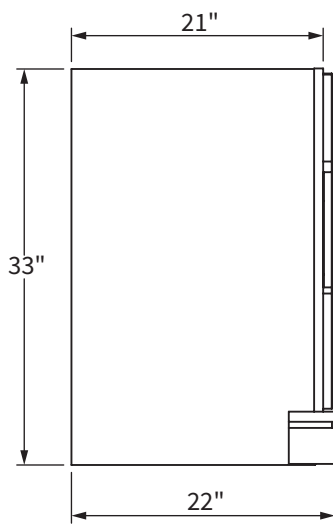

BACK VIEW

TOP VIEW

SIDE VIEW

FRONT VIEW

NOTE: Measurements are approximate and are provided for informational purposes only.

Stone Tops

FEATURES:

- Vanity top comes with one backsplash and sink(s)
- Side splashes are included based on layout option chosen on order form
- Backsplash and side splash are 4" high
- Stone opening for Rectangular Sinks: 17" x 11⁵/₈"

SINK POSITIONING

Sinks

Classic Sinks

Distinguished by a deep elongated basin, the Classic sink is a traditional style. The wide-shaped, sweeping sides rest under the counter. Available in White.

PROFILE

17" x 11⁵/₈"

Stone Top Opening

NOTE: Measurements are approximate and are provided for informational purposes only.