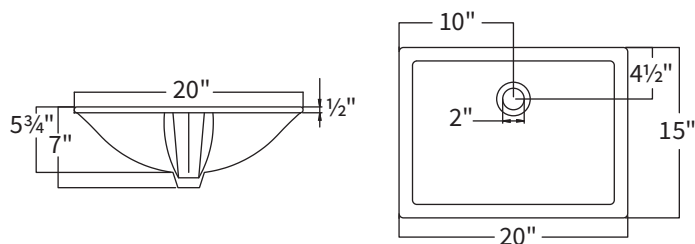

BACK VIEW

TOP VIEW

SIDE VIEW

FRONT VIEW

NOTE: Measurements are approximate and are provided for informational purposes only.

Stone Tops

FEATURES:

- Vanity top comes with one backsplash and sink(s)
- Side splashes are included based on layout option chosen on order form
- Backsplash and side splash are 4" high
- Stone opening for Rectangular Sinks: 17" x 11⁵/₈"

SINK POSITIONING

Sinks

Classic Sinks

Distinguished by a deep elongated basin, the Classic sink is a traditional style. The wide-shaped, sweeping sides rest under the counter. Available in White.

PROFILE

17" x 11⁵/₈"

Stone Top Opening

NOTE: Measurements are approximate and are provided for informational purposes only.