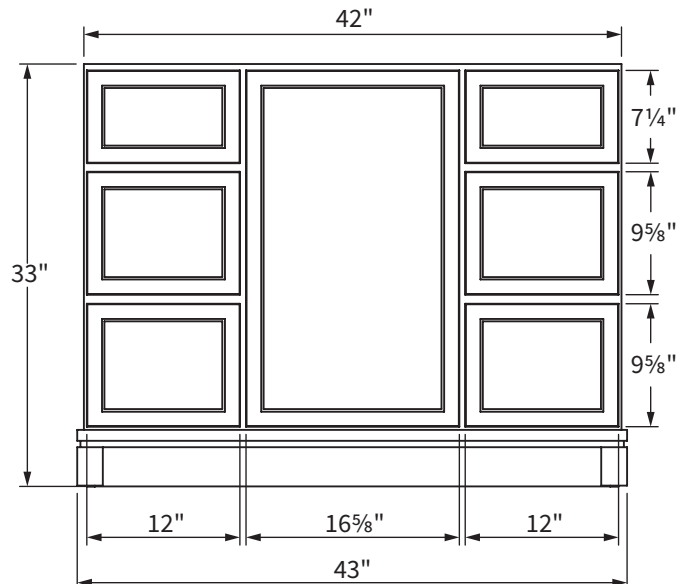

BACK VIEW

TOP VIEW

SIDE VIEW

FRONT VIEW

NOTE: Measurements are approximate and are provided for informational purposes only.

Stone Tops

FEATURES:

- Vanity top comes with one backsplash and sink(s)
- Side splashes are included based on layout option chosen on order form
- Backsplash and side splash are 4" high
- Stone opening for Rectangular Sinks: 17" x 11⁵/₈"

SINK POSITIONING

Sinks

Classic Sinks

Distinguished by a deep elongated basin, the Classic sink is a traditional style. The wide-shaped, sweeping sides rest under the counter. Available in White.

PROFILE

17" x 11⁵/₈"

Stone Top Opening

NOTE: Measurements are approximate and are provided for informational purposes only.