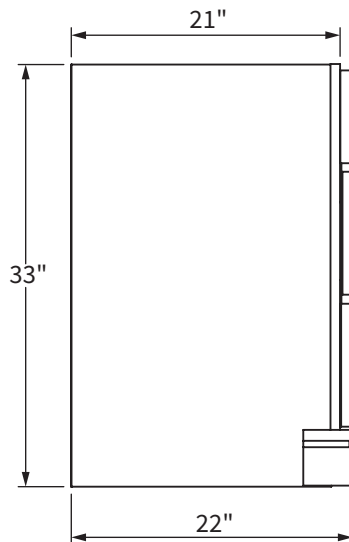

BACK VIEW

TOP VIEW

SIDE VIEW

FRONT VIEW

NOTE: Measurements are approximate and are provided for informational purposes only.

Stone Tops

FEATURES:

- Vanity top comes with one backsplash and sink(s)
- Side splashes are included based on layout option chosen on order form
- Backsplash and side splash are 4" high
- Stone opening for Rectangular Sinks: 17" x 11⁵/₈"

SINK POSITIONING

Sinks

Classic Sinks

Distinguished by a deep elongated basin, the Classic sink is a traditional style. The wide-shaped, sweeping sides rest under the counter. Available in White.

PROFILE

17" x 11⁵/₈"

Stone Top Opening

NOTE: Measurements are approximate and are provided for informational purposes only.