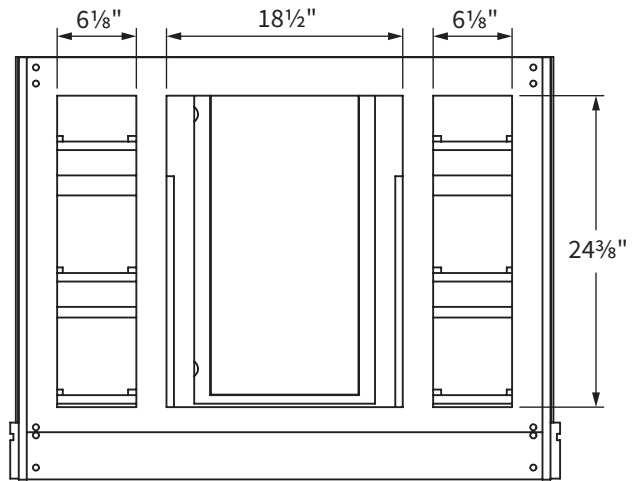

BACK VIEW

TOP VIEW

SIDE VIEW

FRONT VIEW

NOTE: Measurements are approximate and are provided for informational purposes only.

Stone Tops

FEATURES:

- Vanity top comes with one backsplash and sink(s)
- Side splashes are included based on layout option chosen on order form
- Backsplash and side splash are 4" high
- Stone opening for Rectangular Sinks: 17" x 11⁵/₈"

SINK POSITIONING

Sinks

Classic Sinks

Distinguished by a deep elongated basin, the Classic sink is a traditional style. The wide-shaped, sweeping sides rest under the counter. Available in White.

PROFILE

17" x 11⁵/₈"

Stone Top Opening

NOTE: Measurements are approximate and are provided for informational purposes only.