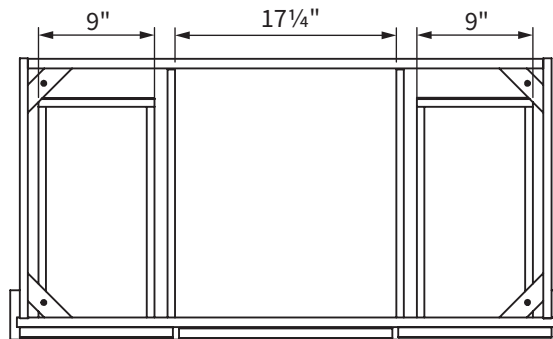

BACK VIEW

TOP VIEW

SIDE VIEW

FRONT VIEW

NOTE: Measurements are approximate and are provided for informational purposes only.

Stone Tops

FEATURES:

- Vanity top comes with one backsplash and sink(s)
- Side splashes are included based on layout option chosen on order form
- Backsplash and side splash are 4" high
- Stone opening for Rectangular Sinks: 17" x 11⁵/₈"

SINK POSITIONING

Sinks

Classic Sinks

Distinguished by a deep elongated basin, the Classic sink is a traditional style. The wide-shaped, sweeping sides rest under the counter. Available in White.

PROFILE

17" x 11⁵/₈"

Stone Top Opening

NOTE: Measurements are approximate and are provided for informational purposes only.