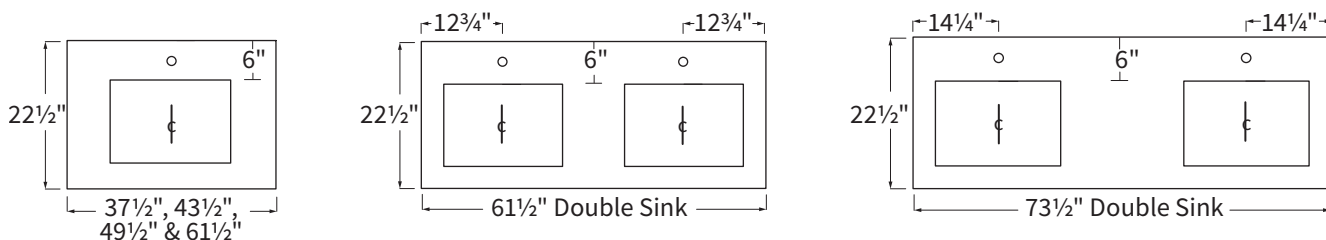

BACK VIEW

TOP VIEW

SIDE VIEW

FRONT VIEW

NOTE: Measurements are approximate and are provided for informational purposes only.

Stone Tops

FEATURES:

- Vanity top comes with one backsplash and sink(s)
- Side splashes are included based on layout option chosen on order form
- Backsplash and side splash are 4" high
- Stone opening for Rectangular Sinks: 17" x 11⁵/₈"

SINK POSITIONING

Sinks

Classic Sinks

Distinguished by a deep elongated basin, the Classic sink is a traditional style. The wide-shaped, sweeping sides rest under the counter. Available in White.

PROFILE

17" x 11⁵/₈"

Stone Top Opening

NOTE: Measurements are approximate and are provided for informational purposes only.