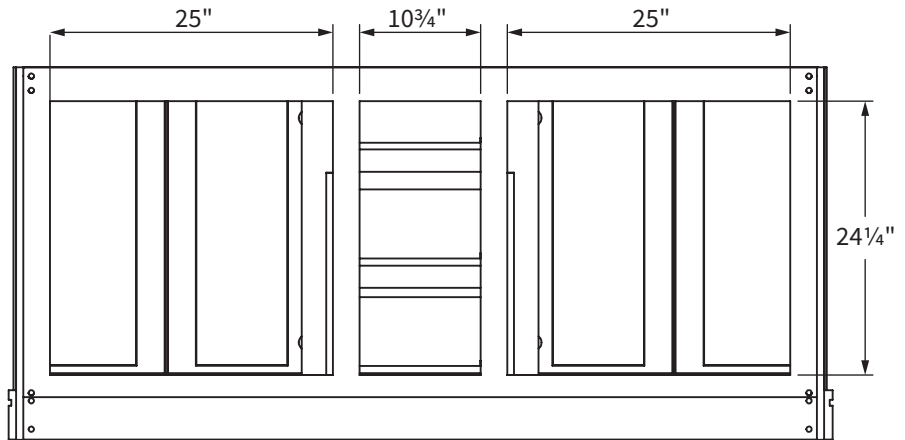

BACK VIEW

TOP VIEW

SIDE VIEW

FRONT VIEW

NOTE: Measurements are approximate and are provided for informational purposes only.

Stone Tops

FEATURES:

- Vanity top comes with one backsplash and sink(s)
- Side splashes are included based on layout option chosen on order form
- Backsplash and side splash are 4" high
- Stone opening for Rectangular Sinks: 17" x 11⁵/₈"

SINK POSITIONING

Sinks

Classic Sinks

Distinguished by a deep elongated basin, the Classic sink is a traditional style. The wide-shaped, sweeping sides rest under the counter. Available in White.

PROFILE

17" x 11⁵/₈"

Stone Top Opening

NOTE: Measurements are approximate and are provided for informational purposes only.