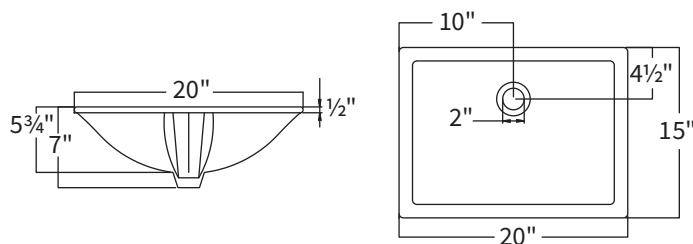

BACK VIEW

TOP VIEW

SIDE VIEW

FRONT VIEW

NOTE: Measurements are approximate and are provided for informational purposes only.

Stone Tops

FEATURES:

- Vanity top comes with one backsplash and sink(s)
- Side splashes are included based on layout option chosen on order form
- Backsplash and side splash are 4" high
- Stone opening for Rectangular Sinks: 17" x 11⁵/₈"

SINK POSITIONING

Sinks

Classic Sinks

Distinguished by a deep elongated basin, the Classic sink is a traditional style. The wide-shaped, sweeping sides rest under the counter. Available in White.

PROFILE

17" x 11⁵/₈"

Stone Top Opening

NOTE: Measurements are approximate and are provided for informational purposes only.