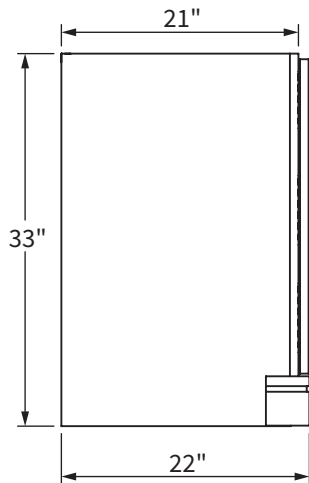

BACK VIEW

TOP VIEW

SIDE VIEW

FRONT VIEW

NOTE: Measurements are approximate and are provided for informational purposes only.

Stone Tops

FEATURES:

- Vanity top comes with one backsplash and sink(s)
- Side splashes are included based on layout option chosen on order form
- Backsplash and side splash are 4" high
- Stone opening for Rectangular Sinks: 17" x 11⁵/₈"

SINK POSITIONING

Sinks

Classic Sinks

Distinguished by a deep elongated basin, the Classic sink is a traditional style. The wide-shaped, sweeping sides rest under the counter. Available in White.

PROFILE

17" x 11⁵/₈"

Stone Top Opening

NOTE: Measurements are approximate and are provided for informational purposes only.