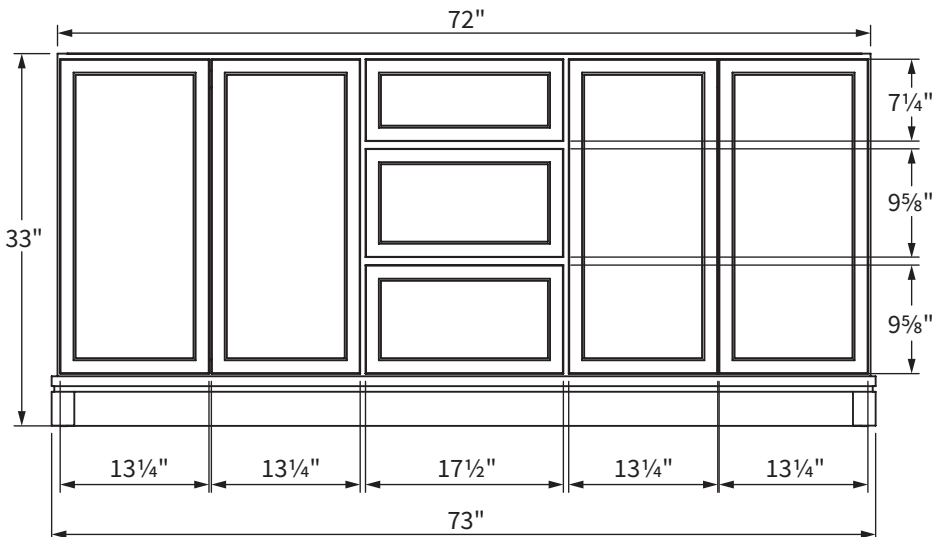

BACK VIEW

TOP VIEW

SIDE VIEW

FRONT VIEW

NOTE: Measurements are approximate and are provided for informational purposes only.

Stone Tops

FEATURES:

- Vanity top comes with one backsplash and sink(s)
- Side splashes are included based on layout option chosen on order form
- Backsplash and side splash are 4" high
- Stone opening for Rectangular Sinks: 17" x 11⁵/₈"

SINK POSITIONING

Sinks

Classic Sinks

Distinguished by a deep elongated basin, the Classic sink is a traditional style. The wide-shaped, sweeping sides rest under the counter. Available in White.

PROFILE

17" x 11⁵/₈"

Stone Top Opening

NOTE: Measurements are approximate and are provided for informational purposes only.