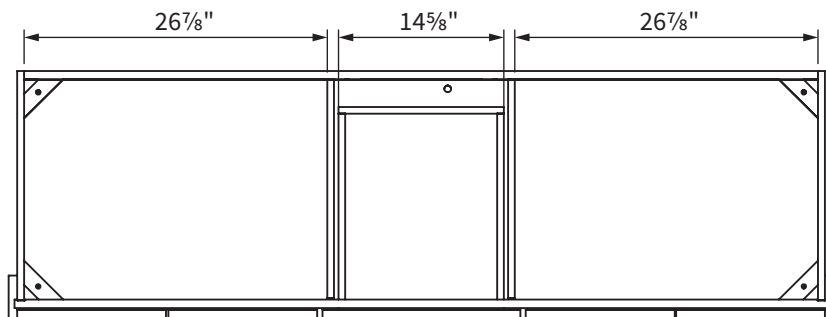

BACK VIEW

TOP VIEW

SIDE VIEW

FRONT VIEW

NOTE: Measurements are approximate and are provided for informational purposes only.

Stone Tops

FEATURES:

- Vanity top comes with one backsplash and sink(s)
- Side splashes are included based on layout option chosen on order form
- Backsplash and side splash are 4" high
- Stone opening for Rectangular Sinks: 17" x 11⁵/₈"

SINK POSITIONING

Sinks

Classic Sinks

Distinguished by a deep elongated basin, the Classic sink is a traditional style. The wide-shaped, sweeping sides rest under the counter. Available in White.

PROFILE

17" x 11⁵/₈"

Stone Top Opening

NOTE: Measurements are approximate and are provided for informational purposes only.