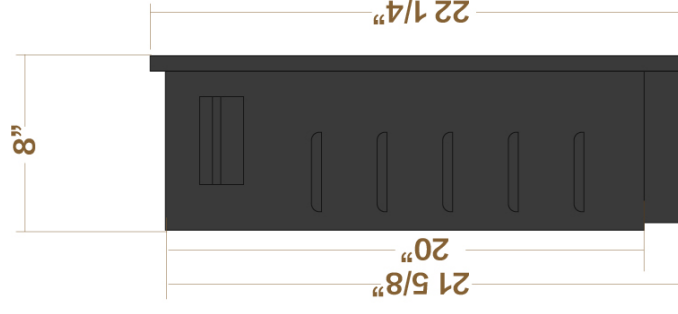

LiteStar 30 inch Smart Electric Fireplace Insert – Model: ZEF38VC2

FRONT

SIDE

TOP