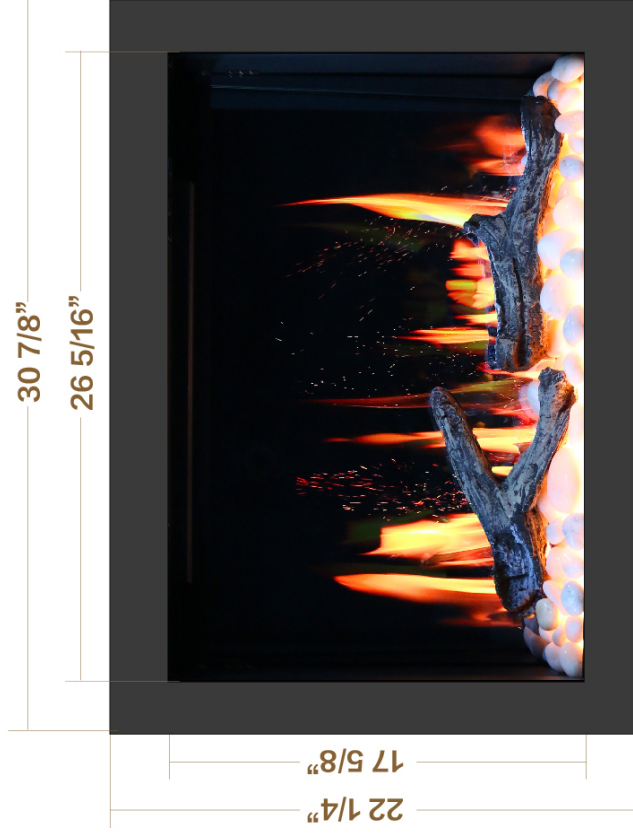

LiteStar 30 inch Smart Electric Fireplace Insert – Model: ZEF38VC2

FRONT

SIDE

TOP