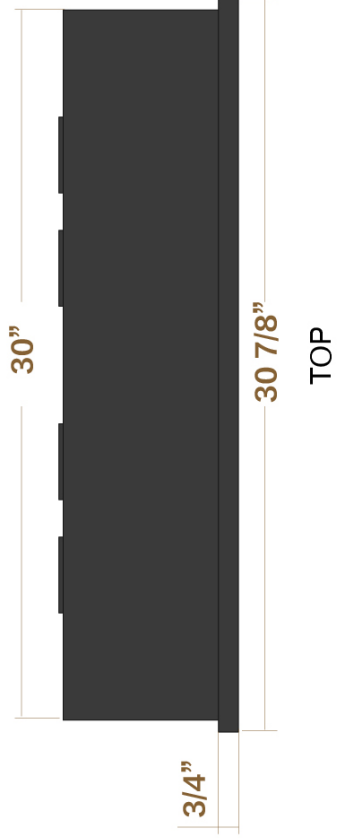

LiteStar 30 inch Smart Electric Fireplace Insert – Model: ZEF38VC2

FRONT

SIDE

TOP