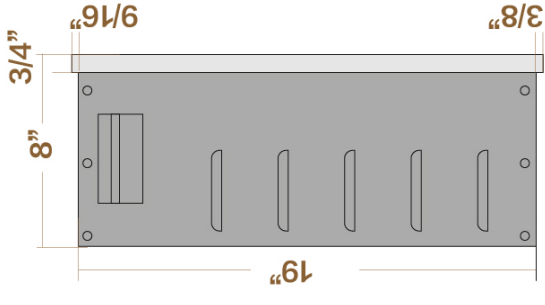

Latitude II 78 inch Ultra Linear Electric Fireplace – Model: ZEF78V

TOP

SIDE

FRONT