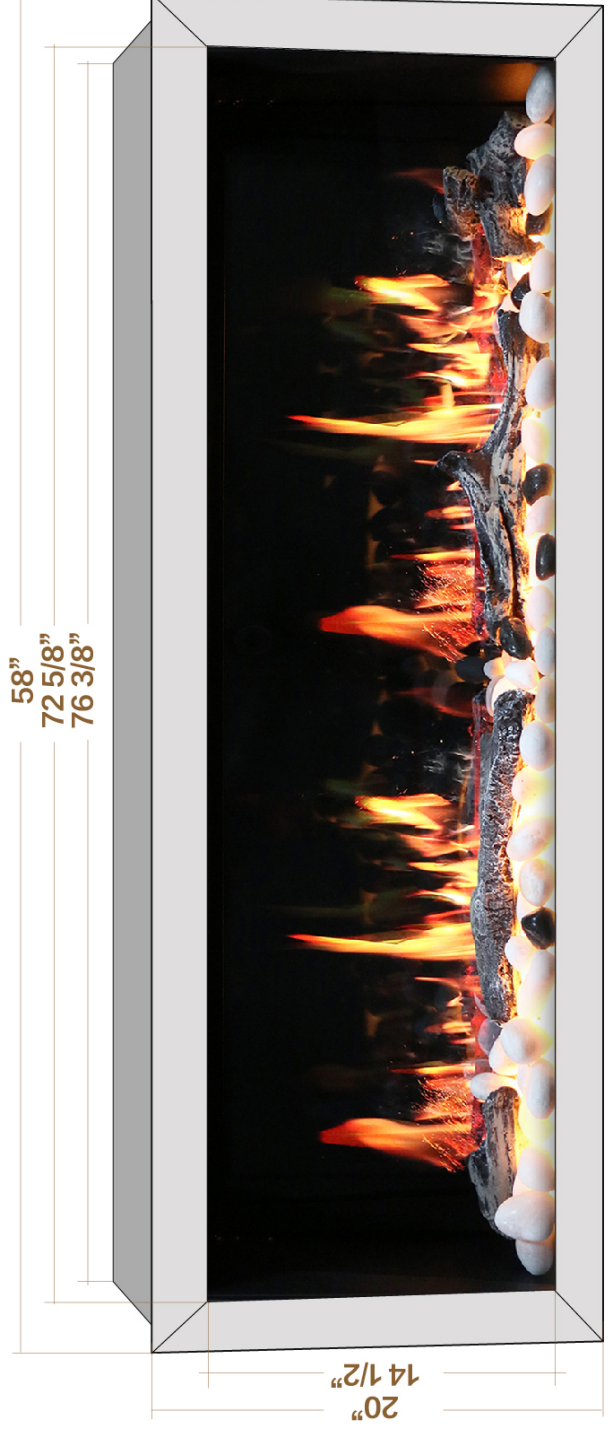

Latitude II 78 inch Ultra Linear Electric Fireplace – Model: ZEF78V

TOP

SIDE

FRONT