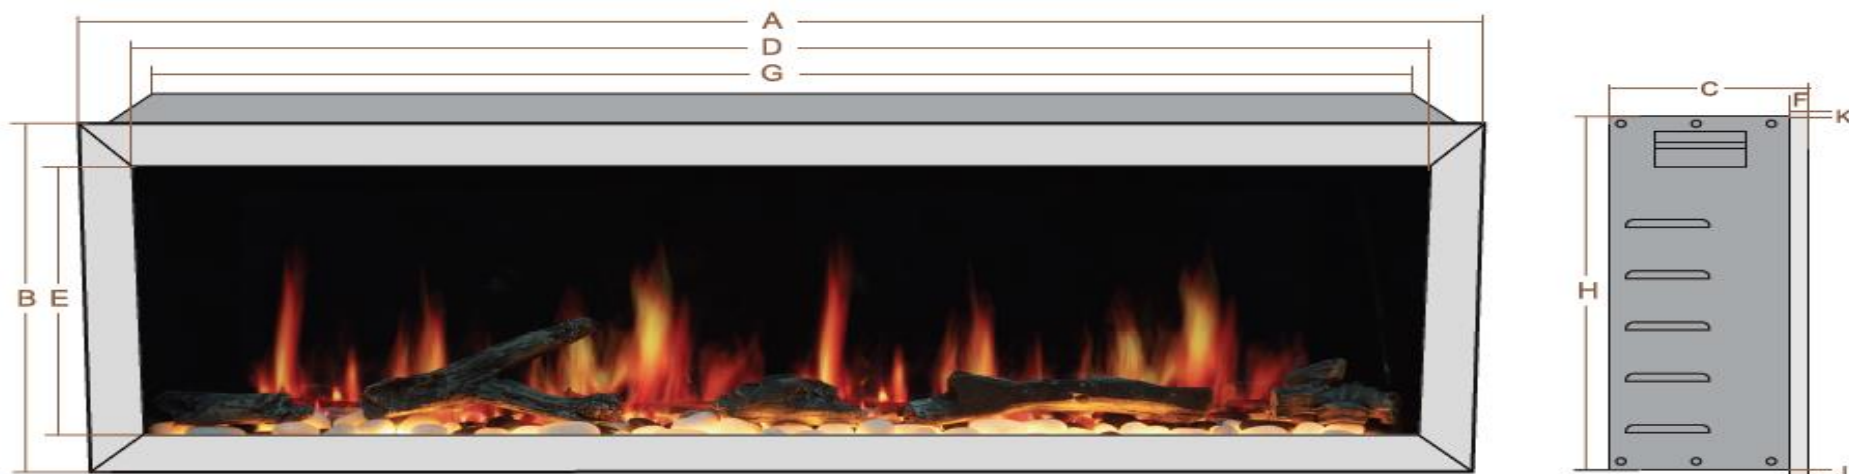

Latitude II ZEF58V Smart Push-in Electric Fireplace

2 Side Dimension

Dimension

	A	B	C	D	E	F	G	H	J	K
Model#	mm inch	mm inch	mm inch	mm inch	mm inch	mm inch	mm inch	mm inch	mm inch	mm inch
ZEF58V	1473 58"	509 20"	203 8"	1333 52 1/2"	369 14 1/2"	19 3/4"	1429 56 5/16"	485 19"	10 3/8"	14 9/16"

Specification

Input Voltage: 120v / 12.5A	Outlet: 3-Prong Plug Kit	Power Cord Length: 60 inch
Heater: 750W / 1500W	Heat Timer: 1 Hour - 8 Hours	Heat Area: 400 Sq ft
Certification: ETL & CETL	Remote Control Included	Smart App Support Android / iOS