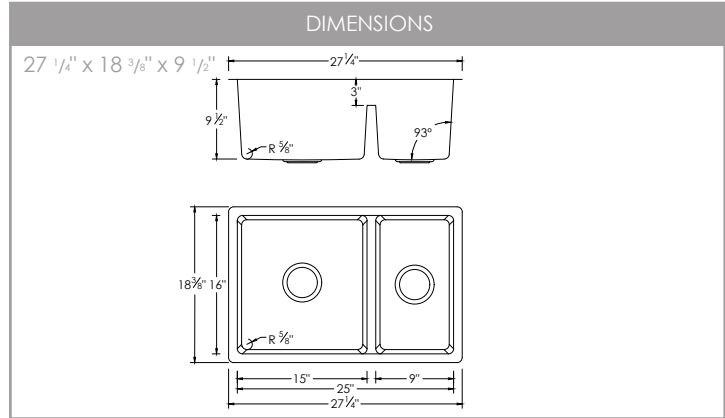

NORQUAY S-827

COMPOSITE GRANITE
60/40 DOUBLE BOWL KITCHEN SINK

INCLUDED ACCESSORIES

ST-01
STRAINERS

RECOMMENDED ACCESSORIES

A-02 COLANDER   A-900DG DRYING RACK   A-904 CUTTING BOARD   A-910 SERVING BOARD   A-913 CUTTING BOARD   A-911 BASKET   A-916BK DRYING MAT   S-01N SOAP DISPENSER

SURFACE COLOUR

WHITE (H)   GRAY (L)   BLACK (N)

CORNER PROFILE

RADIUS 15mm

HEAT RESISTANT

UP TO 530°F
HEAT RESISTANT

BOWL DEPTH

9 1/2" DOUBLE BOWL

INSTALLATION OPTIONS

DROP-IN   UNDERMOUNT

MATERIAL

Made from 80% Quartz and 20% Acrylic Resin, this special hardened composite is highly stain, scratch, heat and dent resistant, and is also extremely easy to clean and maintain.

80% Quartz sand   20% Acrylic resin

PRODUCT DIMENSIONS

Overall Dimensions	27 1/4" x 18 3/8" x 9 1/2"
Internal Dimensions	25" x 16" x 9 1/2"
Left Basin	15" x 16" x 9 1/2"
Right Basin	9" x 16" x 9 1/2"
Drain Opening Size	3 1/2"

DRAIN HOLE SIZE

3 1/2"

STANDARD STRAINERS

1 1/2"

CABINET SIZE

27 3/4"

MINIMUM INTERNAL SIZE

GARBAGE DISPOSAL

Stylish® sinks have on standard 3 1/2" drain opening that can fit any garbage disposal unit. The sink structure is well designed to withstand any heavy garbage disposal unit.

WARRANTY

This product is covered by a limited lifetime warranty. Consult our website for complete details.

PRODUCT CARE

Apply hot water and a few drops of mild dish soap.
Scrub the sink using the sponge.
After you have thoroughly scrubbed the sink, rinse it and dry using a soft cloth.
Optional: you could use a small amount of mineral oil to restore your sink's shine.

STANDARDS COMPLIANCE

Canadian designed that meet the highest plumbing standards for North America.

Products and specifications shown are subject to change without notice. Please contact our technical support at care@stylishkb.com for any further queries, replacement parts requests, etc. ©2022 Stylish® all right reserved.