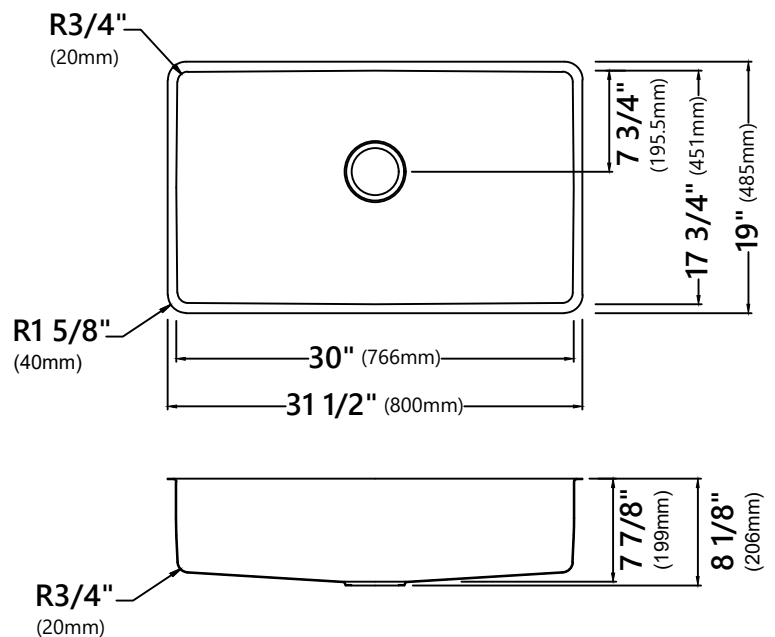

KE1US32

32 Inch Undermount Single Bowl
Porcelain Enameled Steel Kitchen Sink

Sink Dimensions

Overall Dimensions: 31 1/2" x 19"

Bowl Dimensions: 30" x 17 3/4"

Bowl Depth: 7 7/8"

Features

- Porcelain Enameled Steel
- Undermount Single Bowl Sink
- Required Minimum Cabinet Size: 36" Left to Right, 24" Front to Back
- Mounting Hardware and Cut-out Template Included
- 3 1/2" Drain Opening

Optional Accessories

- Kitchen Sink Strainers ST-1, BST-1, PST1 and ST-4
- Bottom Grid BG3017

Available Colors

- Glossy White
- Glossy Black

CODES/STANDARDS:

cUPC (ASME A112.19.3/CSA B45.4)

Warranty

Kraus Limited Lifetime Warranty