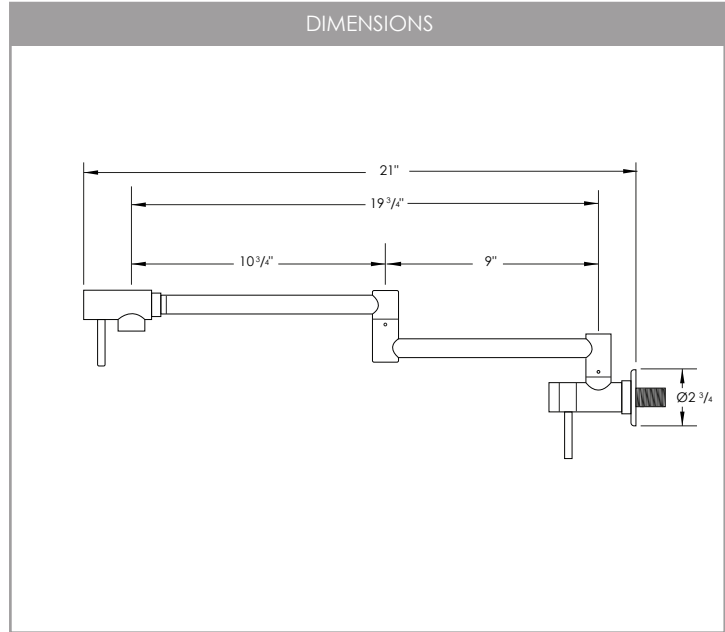

ASTI
K-145
KITCHEN POT FILLER
FAUCET

FOLDABLE / EXTENDABLE

JOINTED ARMS EXTENDS UP TO APPROXIMATE 21" AND CAN BE EASILY FOLDED

HANDLE TYPE

LEVER

NUMBER OF HANDLE

2

CARTRIDGE MODELS

2 WASHERLESS CERAMIC CARTRIDGES

SIZE: 24mm G1/2 18.7mm
STYLE: LEVER

SPRAY SETTING

AERATED STREAM

FAUCET FINISH

BRUSHED (S)	MATTE BLACK (N)
BRUSHED GOLD (G)	

PRODUCT DIMENSIONS

Spout Reach (in)	19 3/4"
Jointed arm 1 (in)	9"
Jointed arm 2 (in)	10 3/4"

CONFIGURATION

1-HOLE   3-HOLES

FREE ARM ROTATION (DEGREES)

360°

MATERIAL

SUS 304

STAINLESS STEEL

CUT OUT HOLE

1 1/2"

WATER FLOW

1.5

WATER FLOW RATE (GPM)

WALL MOUNT INSTALLATION

STANDARD NPT 1/2" CONNECTING THREAD

WARRANTY

This product is covered by a limited lifetime warranty. Consult our website for complete details.

PRODUCT CARE

- Wipe faucet with damp cloth and mild household cleanser.
- Dry with soft cloth to maintain original appearance.
- Remove hard water stains with 50/50 solution vinegar and water.
- If mineral deposits are too hard to remove, specially in the aerator, unscrew aerator by hand or with tool provided with faucet, soak aerator in 50/50 vinegar and water solution for several hours, rub your fingers and use a tooth brush to remove mineral deposits, place aerator back into original position.

CONÇU AU CANADA
DESIGNED IN CANADA

STANDARDS COMPLIANCE

UPC
C

AERATOR
Neoperl®

Products and specifications shown are subject to change without notice. Please contact our technical support at care@stylishkb.com for any further queries, replacement parts requests, etc. ©2021 Stylish® all right reserved.