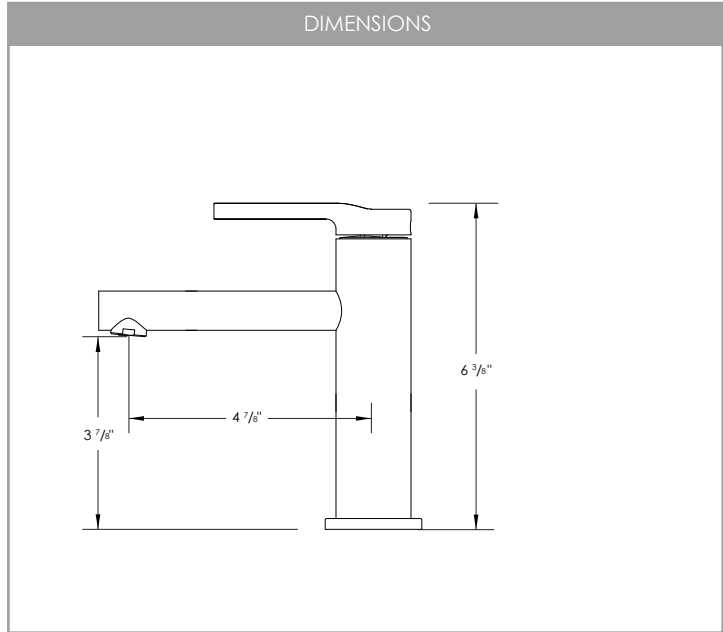

TORIA

B-108

SINGLE HANDLE BASIN BATHROOM FAUCET

RECOMMENDED ACCESSORIES

D-700B D-701N D-700G
POP-UP DRAINS WITH OVERFLOW

HANDLE TYPE

LEVER

NUMBER OF HANDLE

1

CARTRIDGE MODEL

PREMIUM CERAMIC VALVE

SIZE: 35mm
STYLE: LEVER

CONTROL WATER TEMPERATURE

HOT AND COLD

FAUCET FINISH

BRUSHED (S)	MATTE BLACK (N)
BRUSHED GOLD (G)	

PRODUCT DIMENSIONS

Faucet Height (in)	6 3/8"
Spout Height (in)	3 7/8"
Spout Reach (in)	4 7/8"

CONFIGURATION

1-HOLE 3-HOLES

INSTALLATION

DESIGNED FOR EASY INSTALLATION.
INSTALLATION INSTRUCTION INCLUDED IN THE BOX

MATERIAL

SUS 304

STAINLESS STEEL

CUT OUT HOLE

1 3/8"

DECK PLATE

NO INCLUDED.
REQUIRED FOR 3 HOLES INSTALLATION

WATER FLOW