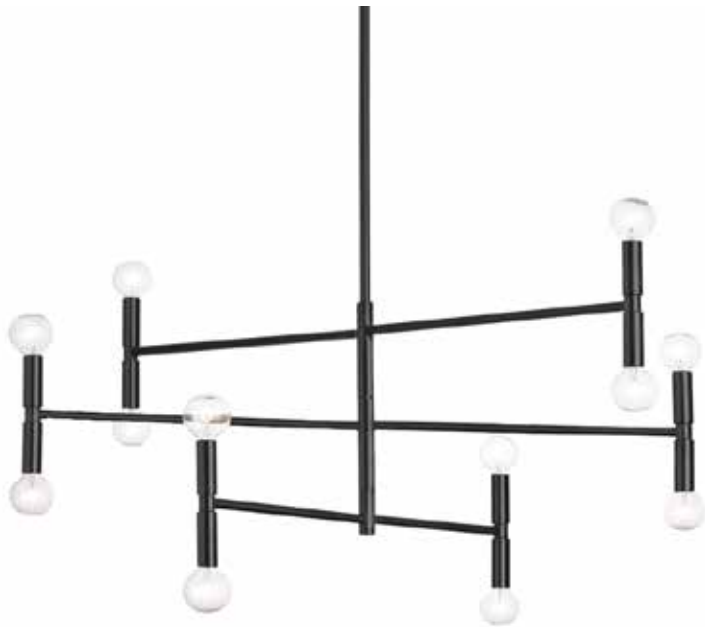

AVA-3012C-MB - 12LT Incandescent Chandelier, Matte Black Finish

12 Light Incandescent Matte Black Chandelier

Height	15	No. of Bulbs	12
Width/Length	30	LED Compatible	LED Compatible
Depth	30	Total Wattage	720
Weight	10		
Body Material	Metal		
Finish/Color	Matte Black		
Type of Finish	Painted		
Bulb 1 Amount	12	Rated For Voltage	Damp Location 120V
Bulb 1 Base Type	E12	Approval	cUL or equivalent
Bulb 1 Max Watt.	60	Warranty	1 Year
Bulb 1 Included	No	Instal Position	Ceiling
Bulb 1 Lumens			
Bulb 1 CRI			

Date:	Notes:
Fixture Type:	
Job Name:	

Lighting • LED • Shades • Custom Designs

TORONTO | BUFFALO | LIGHTFAIR | DALLAS MARKET CENTRE # 4303

www.dainolite.com |
 1-888-564-1262 |
 dainolite@dainolite.com
[/dainolite](https://www.facebook.com/dainolite) |
 [/dainoliteld](https://twitter.com/dainoliteld) |
 [/dainolite](https://www.instagram.com/dainolite)