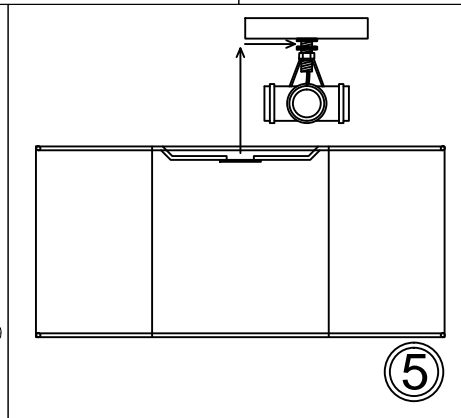

PLX-152FH

①

②

③

④

⑤

⑥

⑦

Bulbs/ Ampoules: 3x Max 40W E26 Base
(Not Included/ Non Inclus)