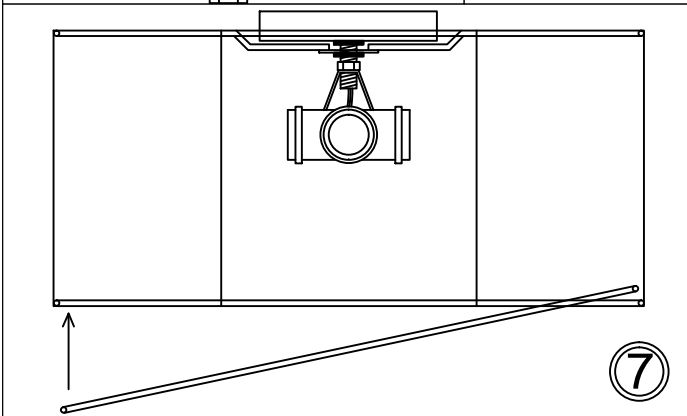

PLX-152FH

①

②

③

④

⑤

⑥

⑦

Bulbs/ Ampoules: 3x Max 40W E26 Base
(Not Included/ Non Inclus)