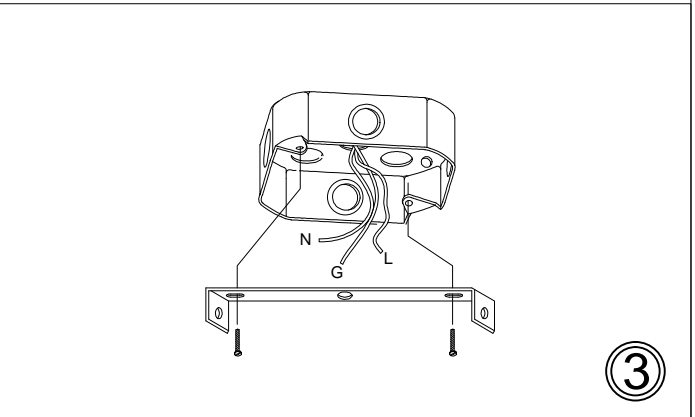

PLX-152FH

①

②

③

④

⑤

⑥

⑦

Bulbs/ Ampoules: 3x Max 40W E26 Base
(Not Included/ Non Inclus)