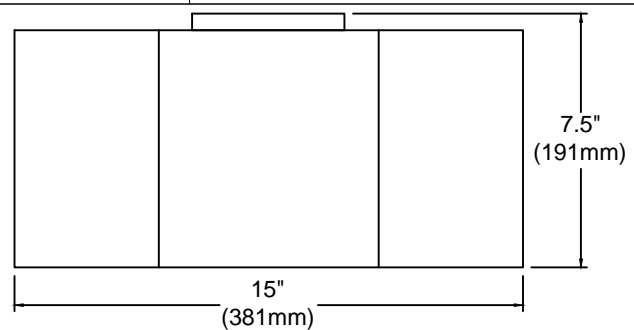

Bulbs/ Ampoules: 3x Max 40W E26 Base
(Not Included/ Non Inclus)