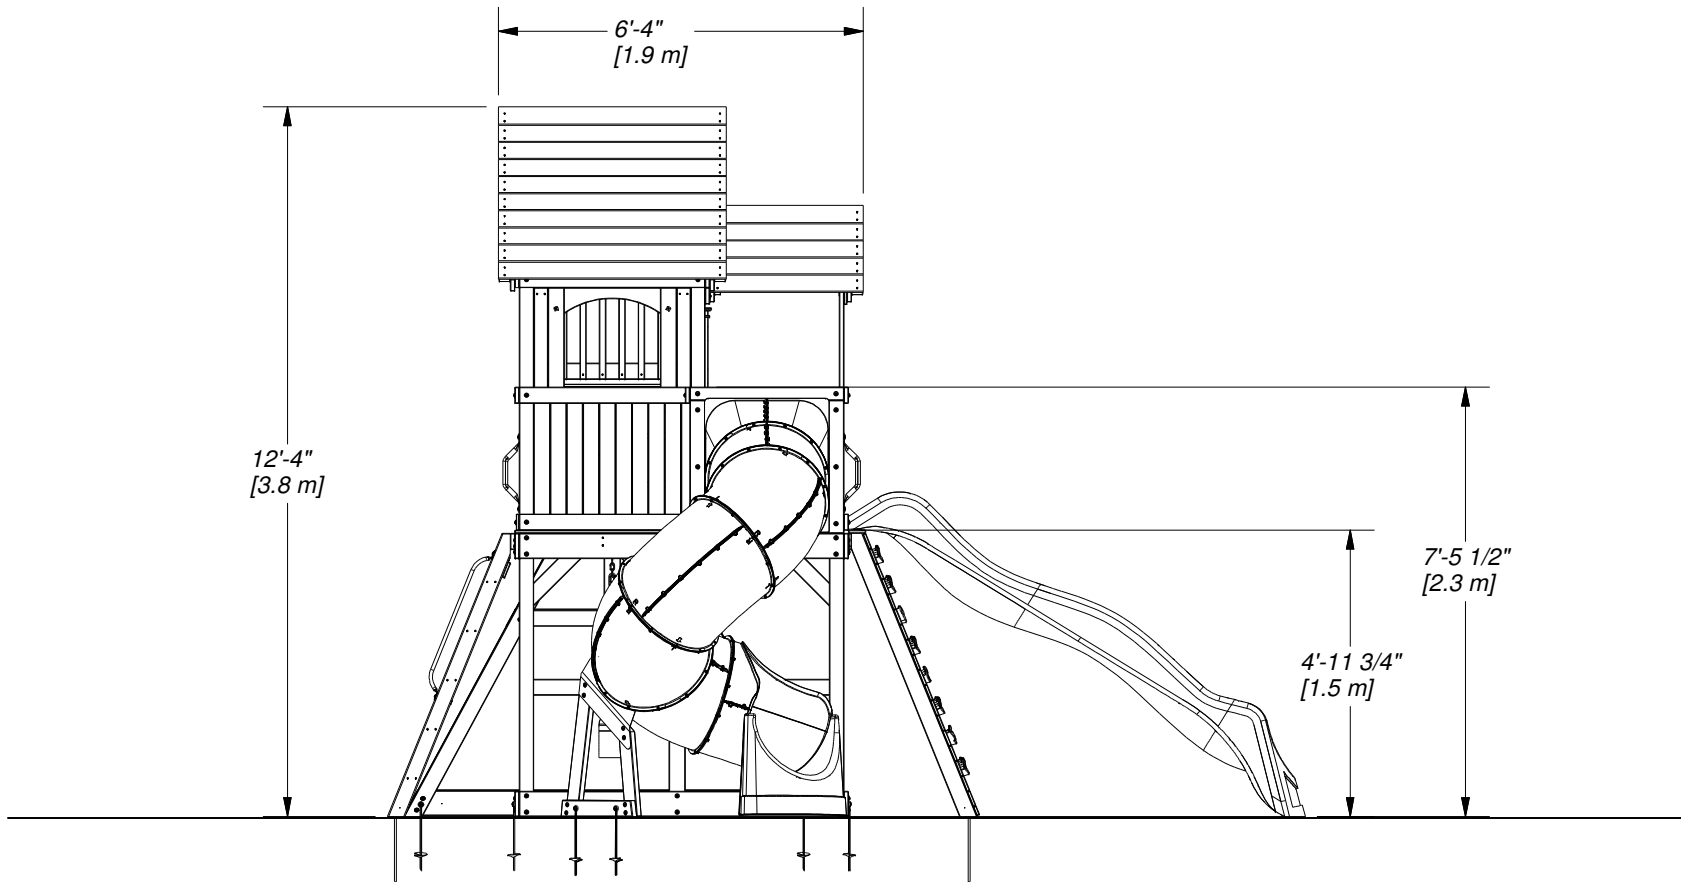

Part Number	2200043
Sheet	1 OF 4

DRAWN BY	wsmalley	DESCRIPTION	2200043 SKYFORT III w/TUBE SLIDE
DATE	4/5/2021	PART NUMBER	2200043
		REV	

Part Number	2200043
Sheet	2 OF 4

DRAWN BY	wsmalley	DESCRIPTION	2200043 SKYFORT III w/TUBE SLIDE
DATE	4/5/2021	PART NUMBER	2200043
		REV	

Part Number	2200043
Sheet	3 OF 4

DRAWN BY	wsmalley	DESCRIPTION	2200043 SKYFORT III w/TUBE SLIDE
DATE	4/5/2021	PART NUMBER	2200043
		REV	

Part Number	2200043
Sheet	4 OF 4

DRAWN BY	wsmalley	DESCRIPTION	2200043 SKYFORT III w/TUBE SLIDE
DATE	4/5/2021	PART NUMBER	2200043
		REV	