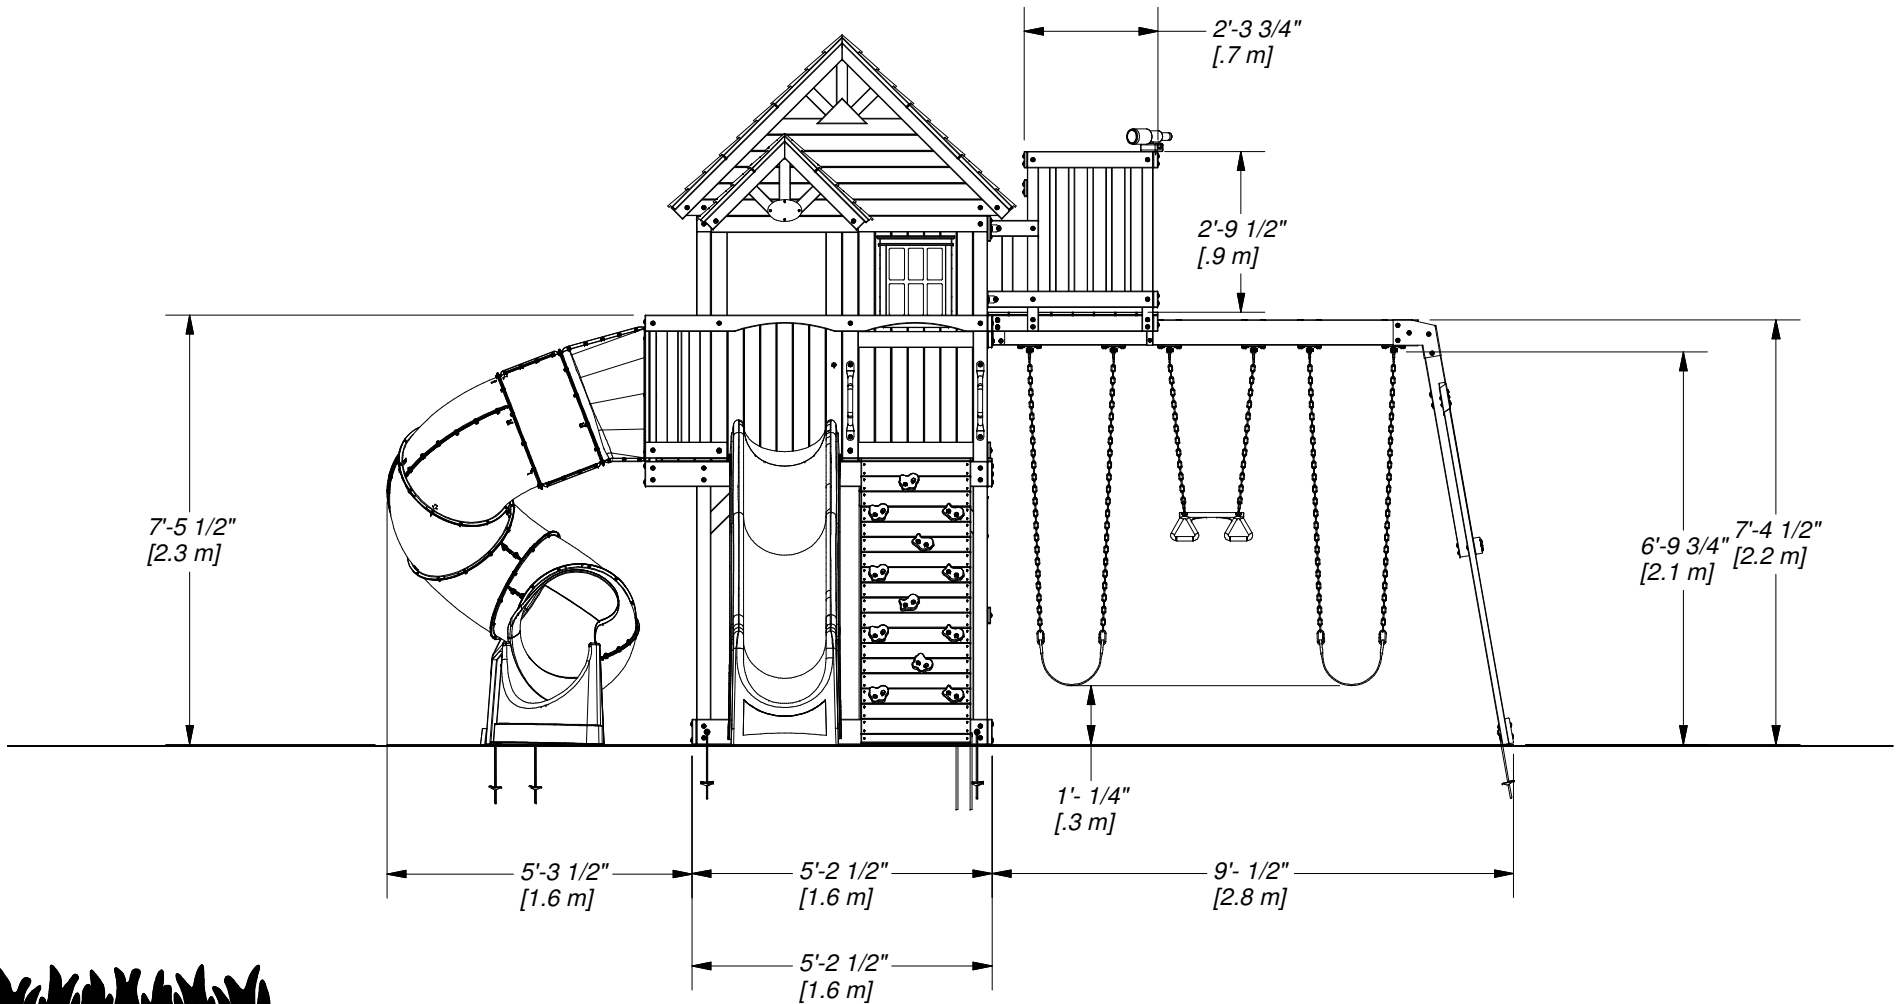

Part Number	2200043
Sheet	1 OF 4

DRAWN BY	wsmalley	DESCRIPTION	2200043 SKYFORT III w/TUBE SLIDE
DATE	4/5/2021	PART NUMBER	2200043
		REV	

Part Number	2200043
Sheet	2 OF 4

DRAWN BY	wsmalley	DESCRIPTION	2200043 SKYFORT III w/TUBE SLIDE
DATE	4/5/2021	PART NUMBER	2200043
		REV	

Part Number	2200043
Sheet	3 OF 4

DRAWN BY	wsmalley	DESCRIPTION	2200043 SKYFORT III w/TUBE SLIDE
DATE	4/5/2021	PART NUMBER	2200043
		REV	

Part Number	2200043
Sheet	4 OF 4

DRAWN BY	wsmalley	DESCRIPTION	2200043 SKYFORT III w/TUBE SLIDE
DATE	4/5/2021	PART NUMBER	2200043
		REV	