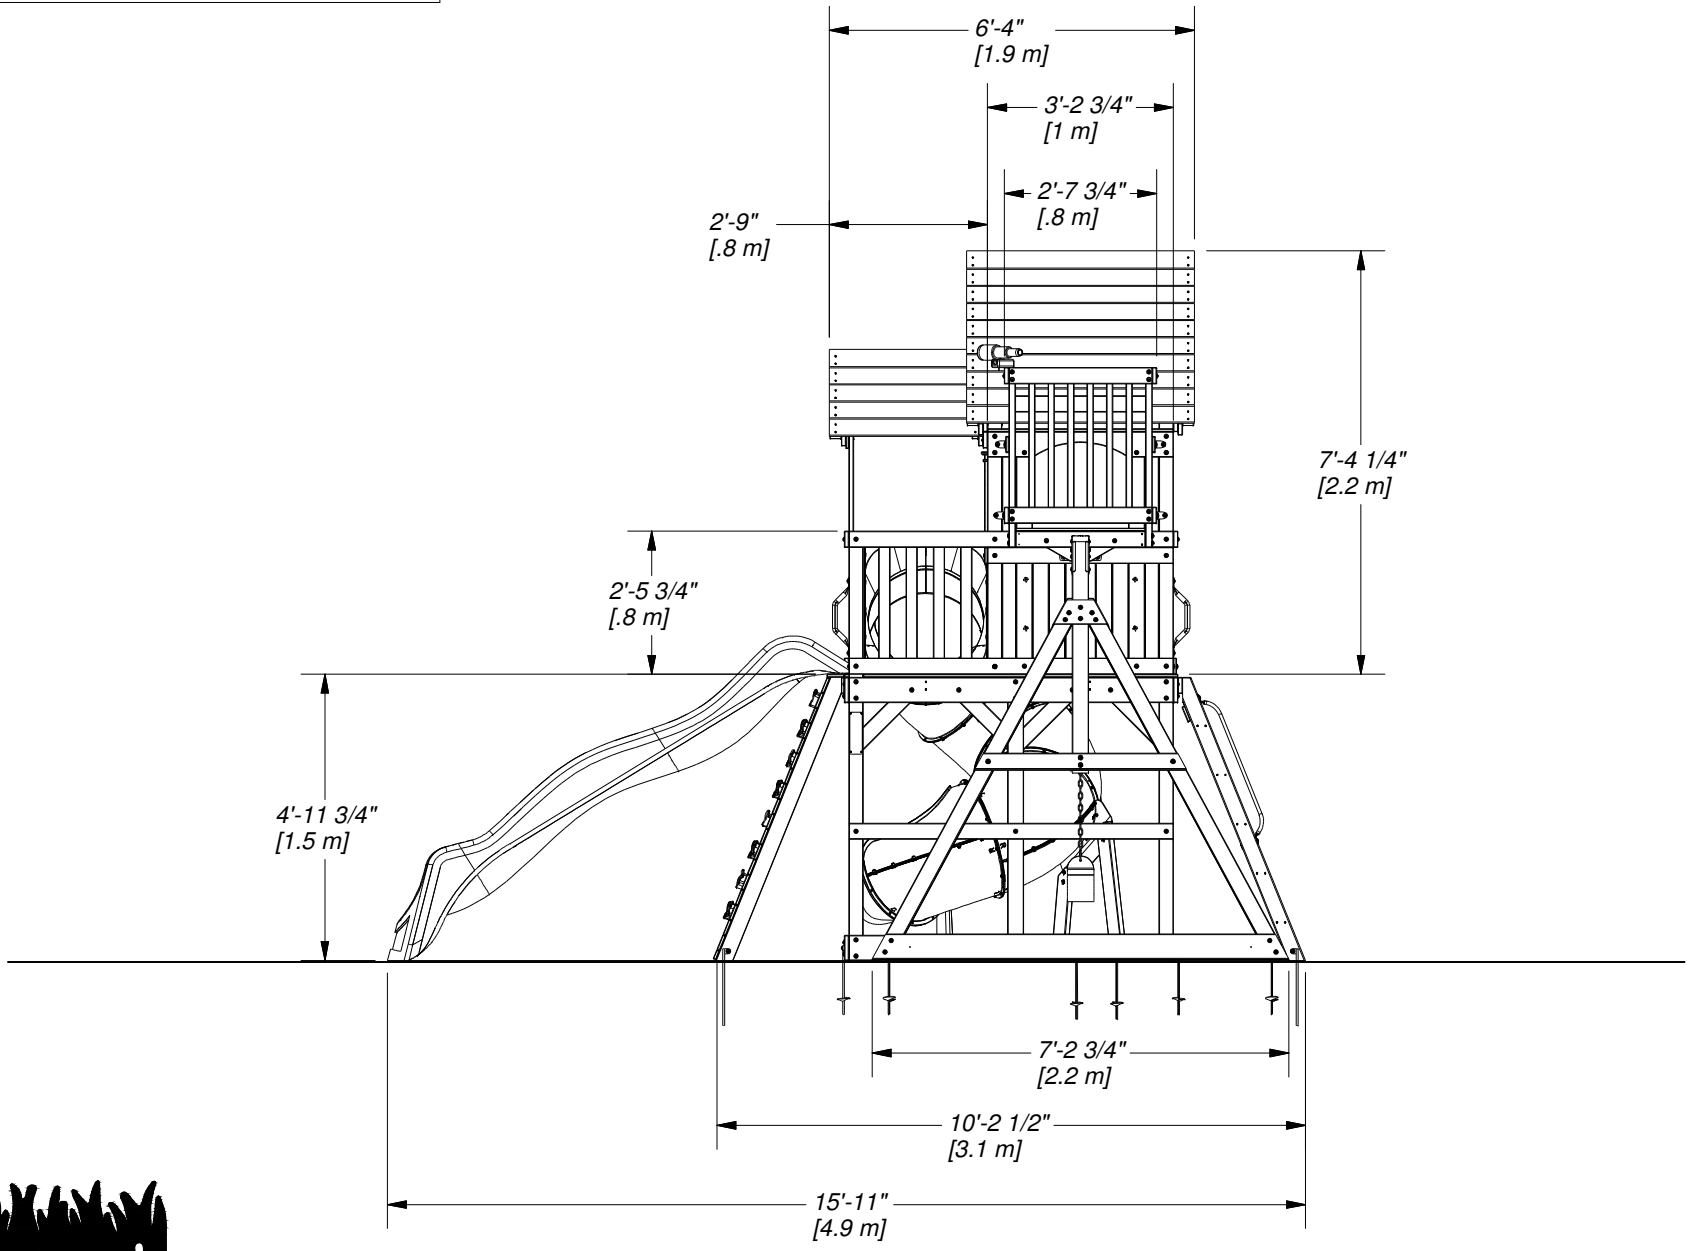

Part Number	2200043
Sheet	1 OF 4

DRAWN BY	wsmalley	DESCRIPTION	2200043 SKYFORT III w/TUBE SLIDE
DATE	4/5/2021	PART NUMBER	2200043
		REV	

Part Number	2200043
Sheet	2 OF 4

DRAWN BY	wsmalley	DESCRIPTION	2200043 SKYFORT III w/TUBE SLIDE
DATE	4/5/2021	PART NUMBER	2200043
		REV	

Part Number	2200043
Sheet	3 OF 4

DRAWN BY	wsmalley	DESCRIPTION	2200043 SKYFORT III w/TUBE SLIDE
DATE	4/5/2021	PART NUMBER	2200043
		REV	

Part Number	2200043
Sheet	4 OF 4

DRAWN BY	wsmalley	DESCRIPTION	2200043 SKYFORT III w/TUBE SLIDE
DATE	4/5/2021	PART NUMBER	2200043
		REV	