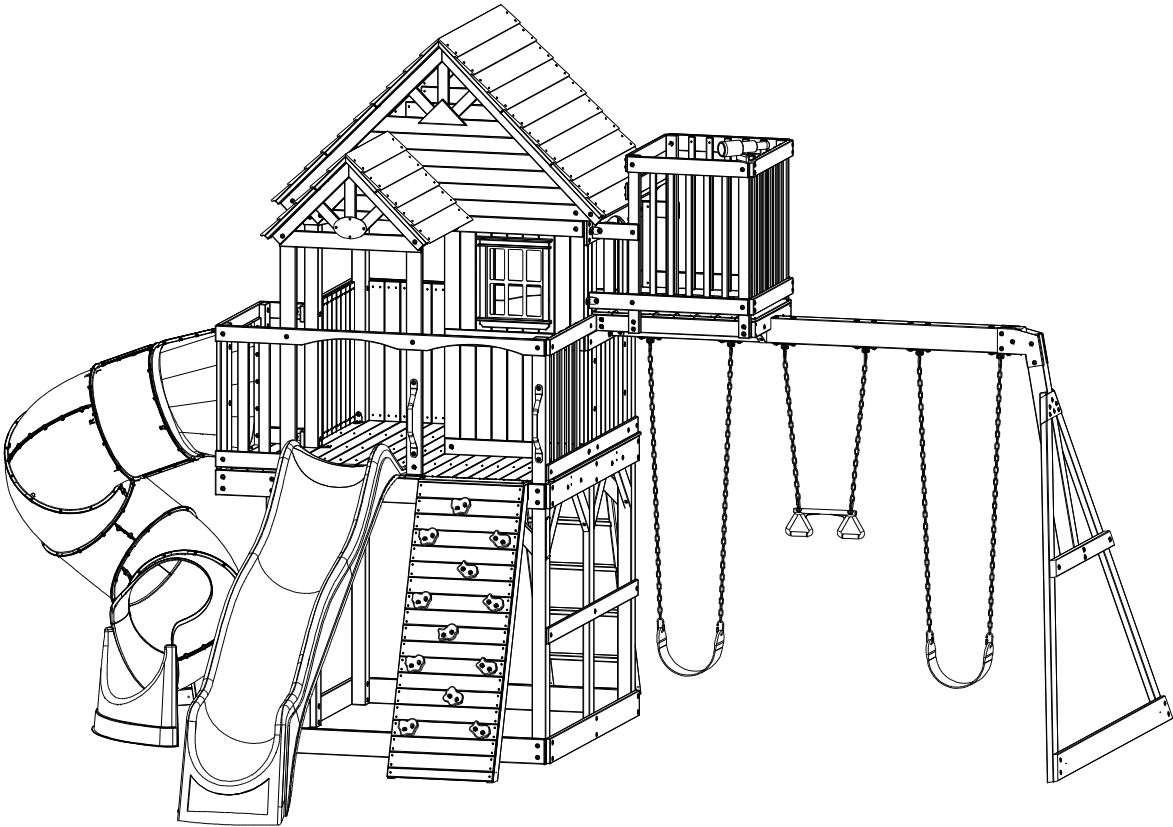

Part Number	2200043
Sheet	1 OF 4

DRAWN BY	wsmalley	DESCRIPTION	2200043 SKYFORT III w/TUBE SLIDE
DATE	4/5/2021	PART NUMBER	2200043
		REV	

Part Number	2200043
Sheet	2 OF 4

DRAWN BY	wsmalley	DESCRIPTION	2200043 SKYFORT III w/TUBE SLIDE
DATE	4/5/2021	PART NUMBER	2200043
		REV	

Part Number	2200043
Sheet	3 OF 4

DRAWN BY	wsmalley	DESCRIPTION	2200043 SKYFORT III w/TUBE SLIDE
DATE	4/5/2021	PART NUMBER	2200043
		REV	

Part Number	2200043
Sheet	4 OF 4

DRAWN BY	wsmalley	DESCRIPTION	2200043 SKYFORT III w/TUBE SLIDE
DATE	4/5/2021	PART NUMBER	2200043
		REV	