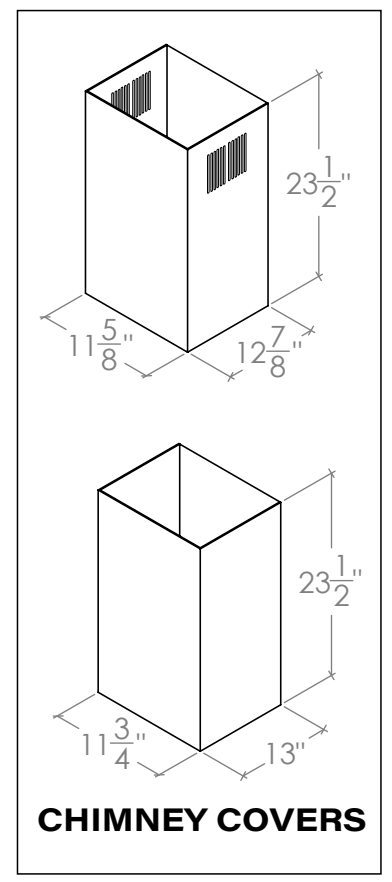

IS-200SS-36

TOP

FRONT

SIDE

CHIMNEY COVERS

All measurements are in inches