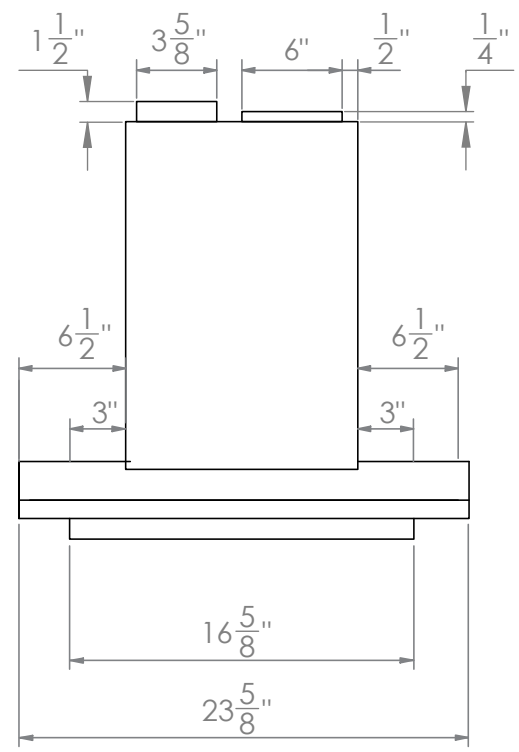

IS-200SS-36

TOP

FRONT

SIDE

CHIMNEY COVERS

All measurements are in inches