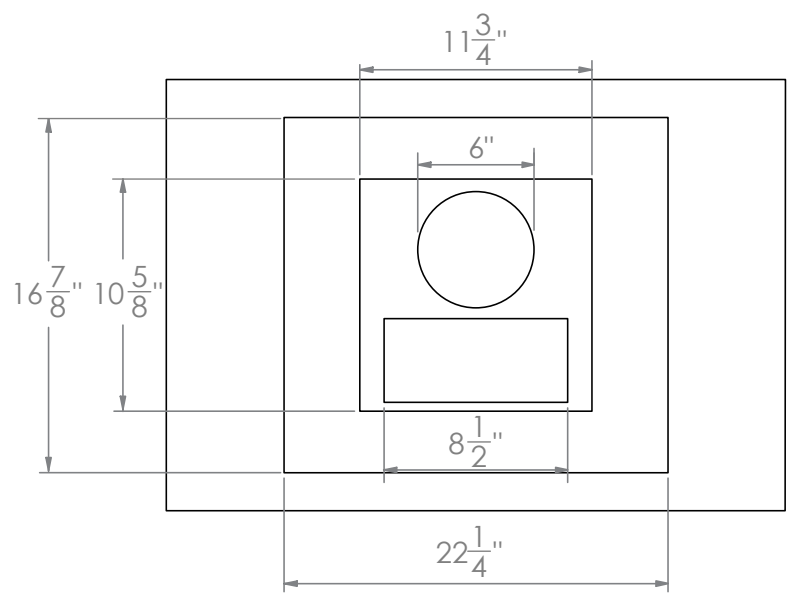

IS-200SS-36

TOP

FRONT

SIDE

CHIMNEY COVERS

All measurements are in inches