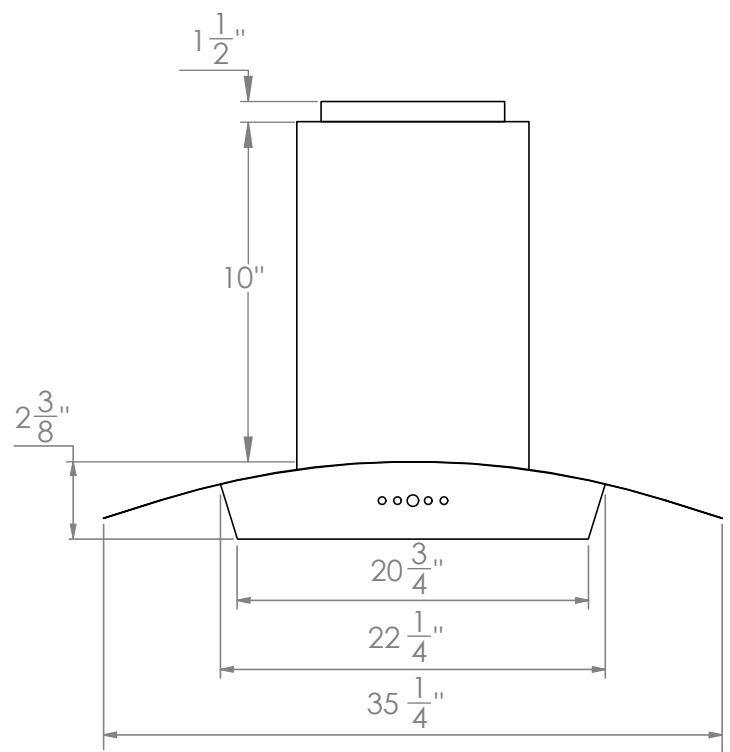

IS-200SS-36

TOP

FRONT

SIDE

CHIMNEY COVERS

All measurements are in inches