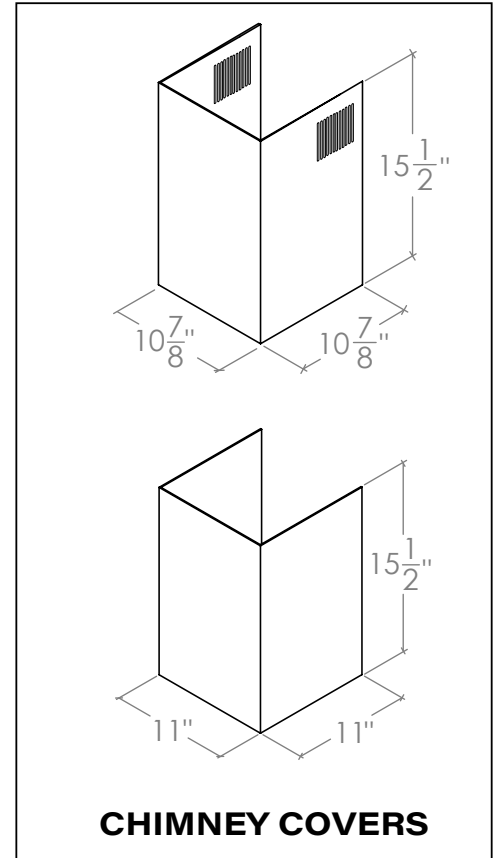

# WM-600SS-36

**TOP**

**FRONT**

**SIDE**

**CHIMNEY COVERS**

All measurements are in inches