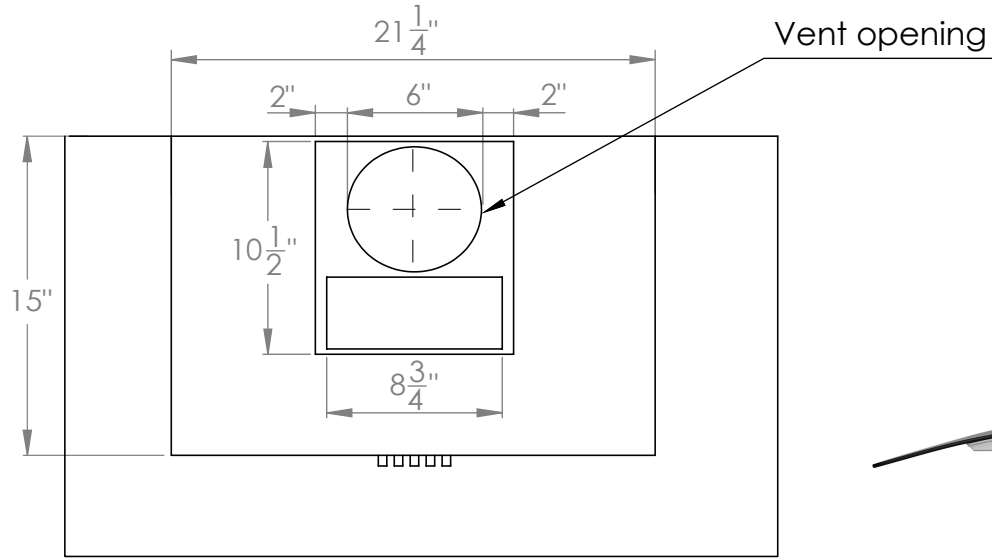

# WM-600SS-36

**TOP**

**FRONT**

**SIDE**

**CHIMNEY COVERS**

All measurements are in inches