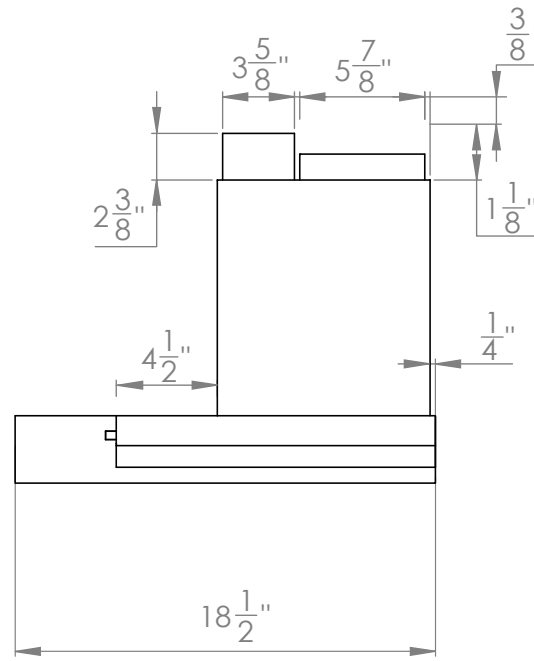

# WM-600SS-36

**TOP**

**FRONT**

**SIDE**

**CHIMNEY COVERS**

All measurements are in inches