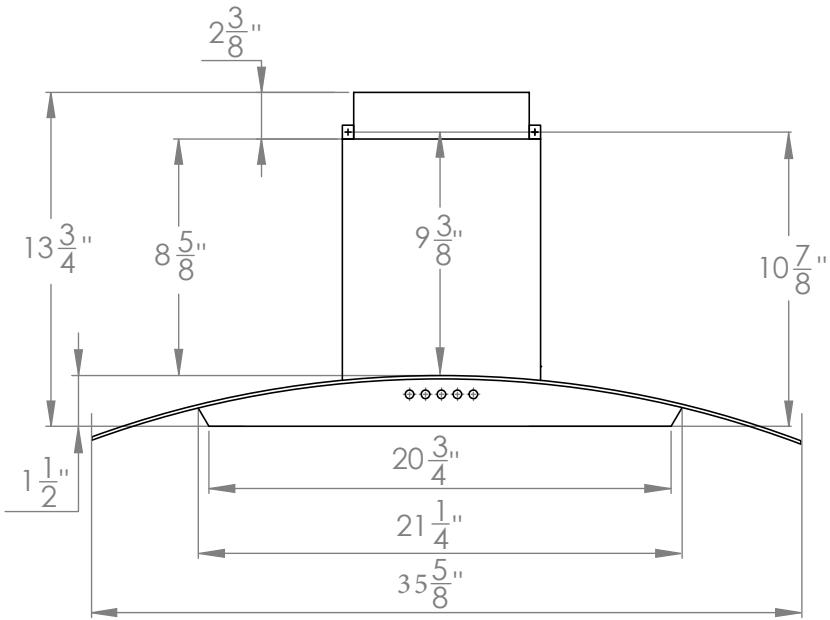

# WM-600SS-36

**TOP**

**FRONT**

**SIDE**

**CHIMNEY COVERS**

All measurements are in inches