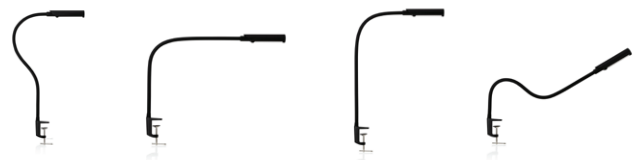

The UberLight Flex's 26.5" silicone gooseneck can hold virtually any shape. Anywhere. Anytime. Includes USB connectivity and power brick for portability and a 270° rotational head for precision control.

SPECIFICATIONS

ELECTRICAL	5V USB - Includes 120V Adaptor	
C-CLAMP	Adjustable to 2.125"	
ENERGY CONSUMPTION	2W / 4W / 6W	
HEAD	270° rotation	
HEAD LENGTH	7.5" head	4.75" LED
NECK	26.5" silicone	
COLOR TEMPERATURE	2700K / 4000K / 5000K	
LUMENS	Up to 600	
CORD LENGTH	6' USB	
HOURS OF USE	Up to 60,000 hours	
CERTIFICATION	cETLus certified	
NET WEIGHT	2.4 lb	1.1 kg
SHIPPING WEIGHT	2.9 lb	1.3 kg
PRODUCT DIMENSIONS	37.5" x 7.5" x 1.5"	95 x 19 x 3.8 cm
SHIPPING DIMENSIONS	20.8" x 8.7" x 2.5"	53 x 22 x 6.3 cm
COUNTRY OF ORIGIN	China	
WARRANTY	Limited 1 year	

ANYWHERE.
ANYTIME.
UBERLIGHT
FLEX.

9 DIFFERENT SETTINGS

270° HEAD ROTATION

USB CONNECTIVITY

NO GLARE. NO FLICKERING.

3 COLOR SETTINGS

ANY SHAPE. ANYTIME!