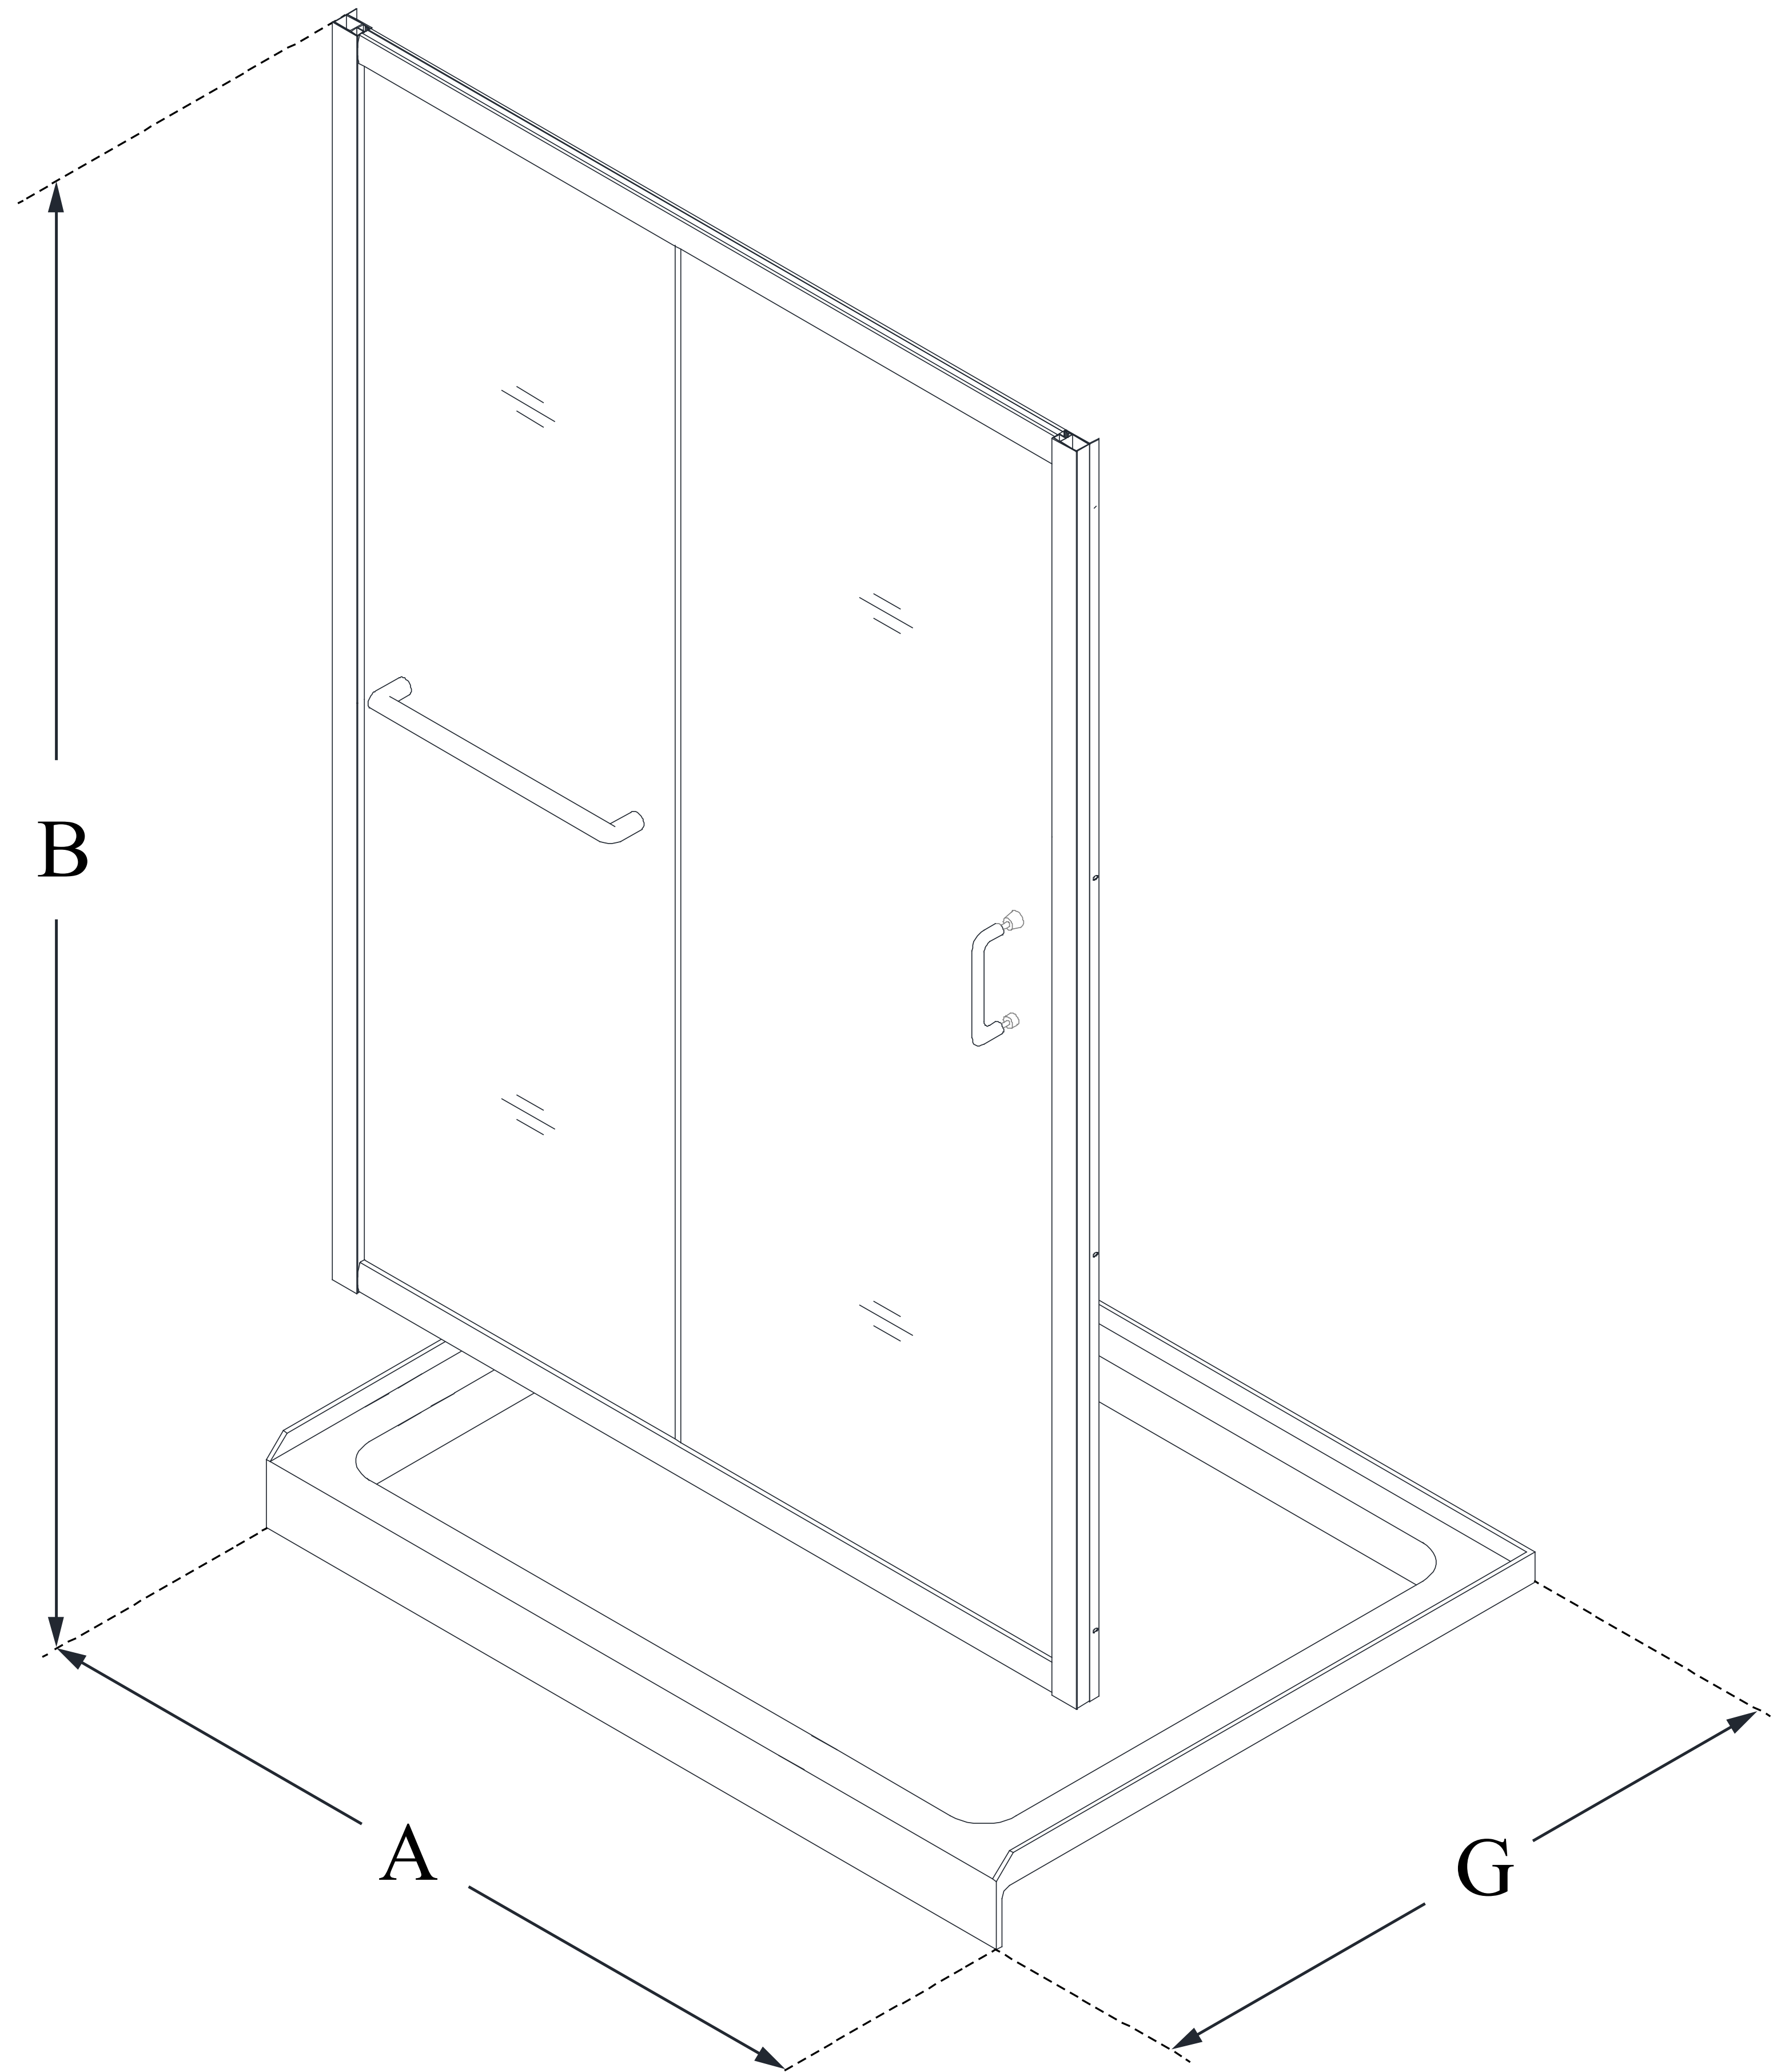

DL-6971

INFINITY-Z

DreamLine Infinity-Z 32 in. D x 60 in. W x 74 3/4 in. H Sliding Shower Door and SlimLine Shower Base Kit

KIT CONTENTS:

- SHOWER DOOR
- SHOWER BASE

CONFIGURATION DIMENSIONS:

A: 60 in.

KIT WIDTH

B: 74 3/4 in.

KIT HEIGHT

G: 32 in.

KIT DEPTH

AVAILABLE DRAIN LOCATIONS:

- CENTER
- LEFT
- RIGHT

For precise drain location, please refer to the included base technical drawing

DreamLine reserves the right to update or modify the hardware or materials pictured without prior notice for the purpose of product improvement and customer satisfaction.