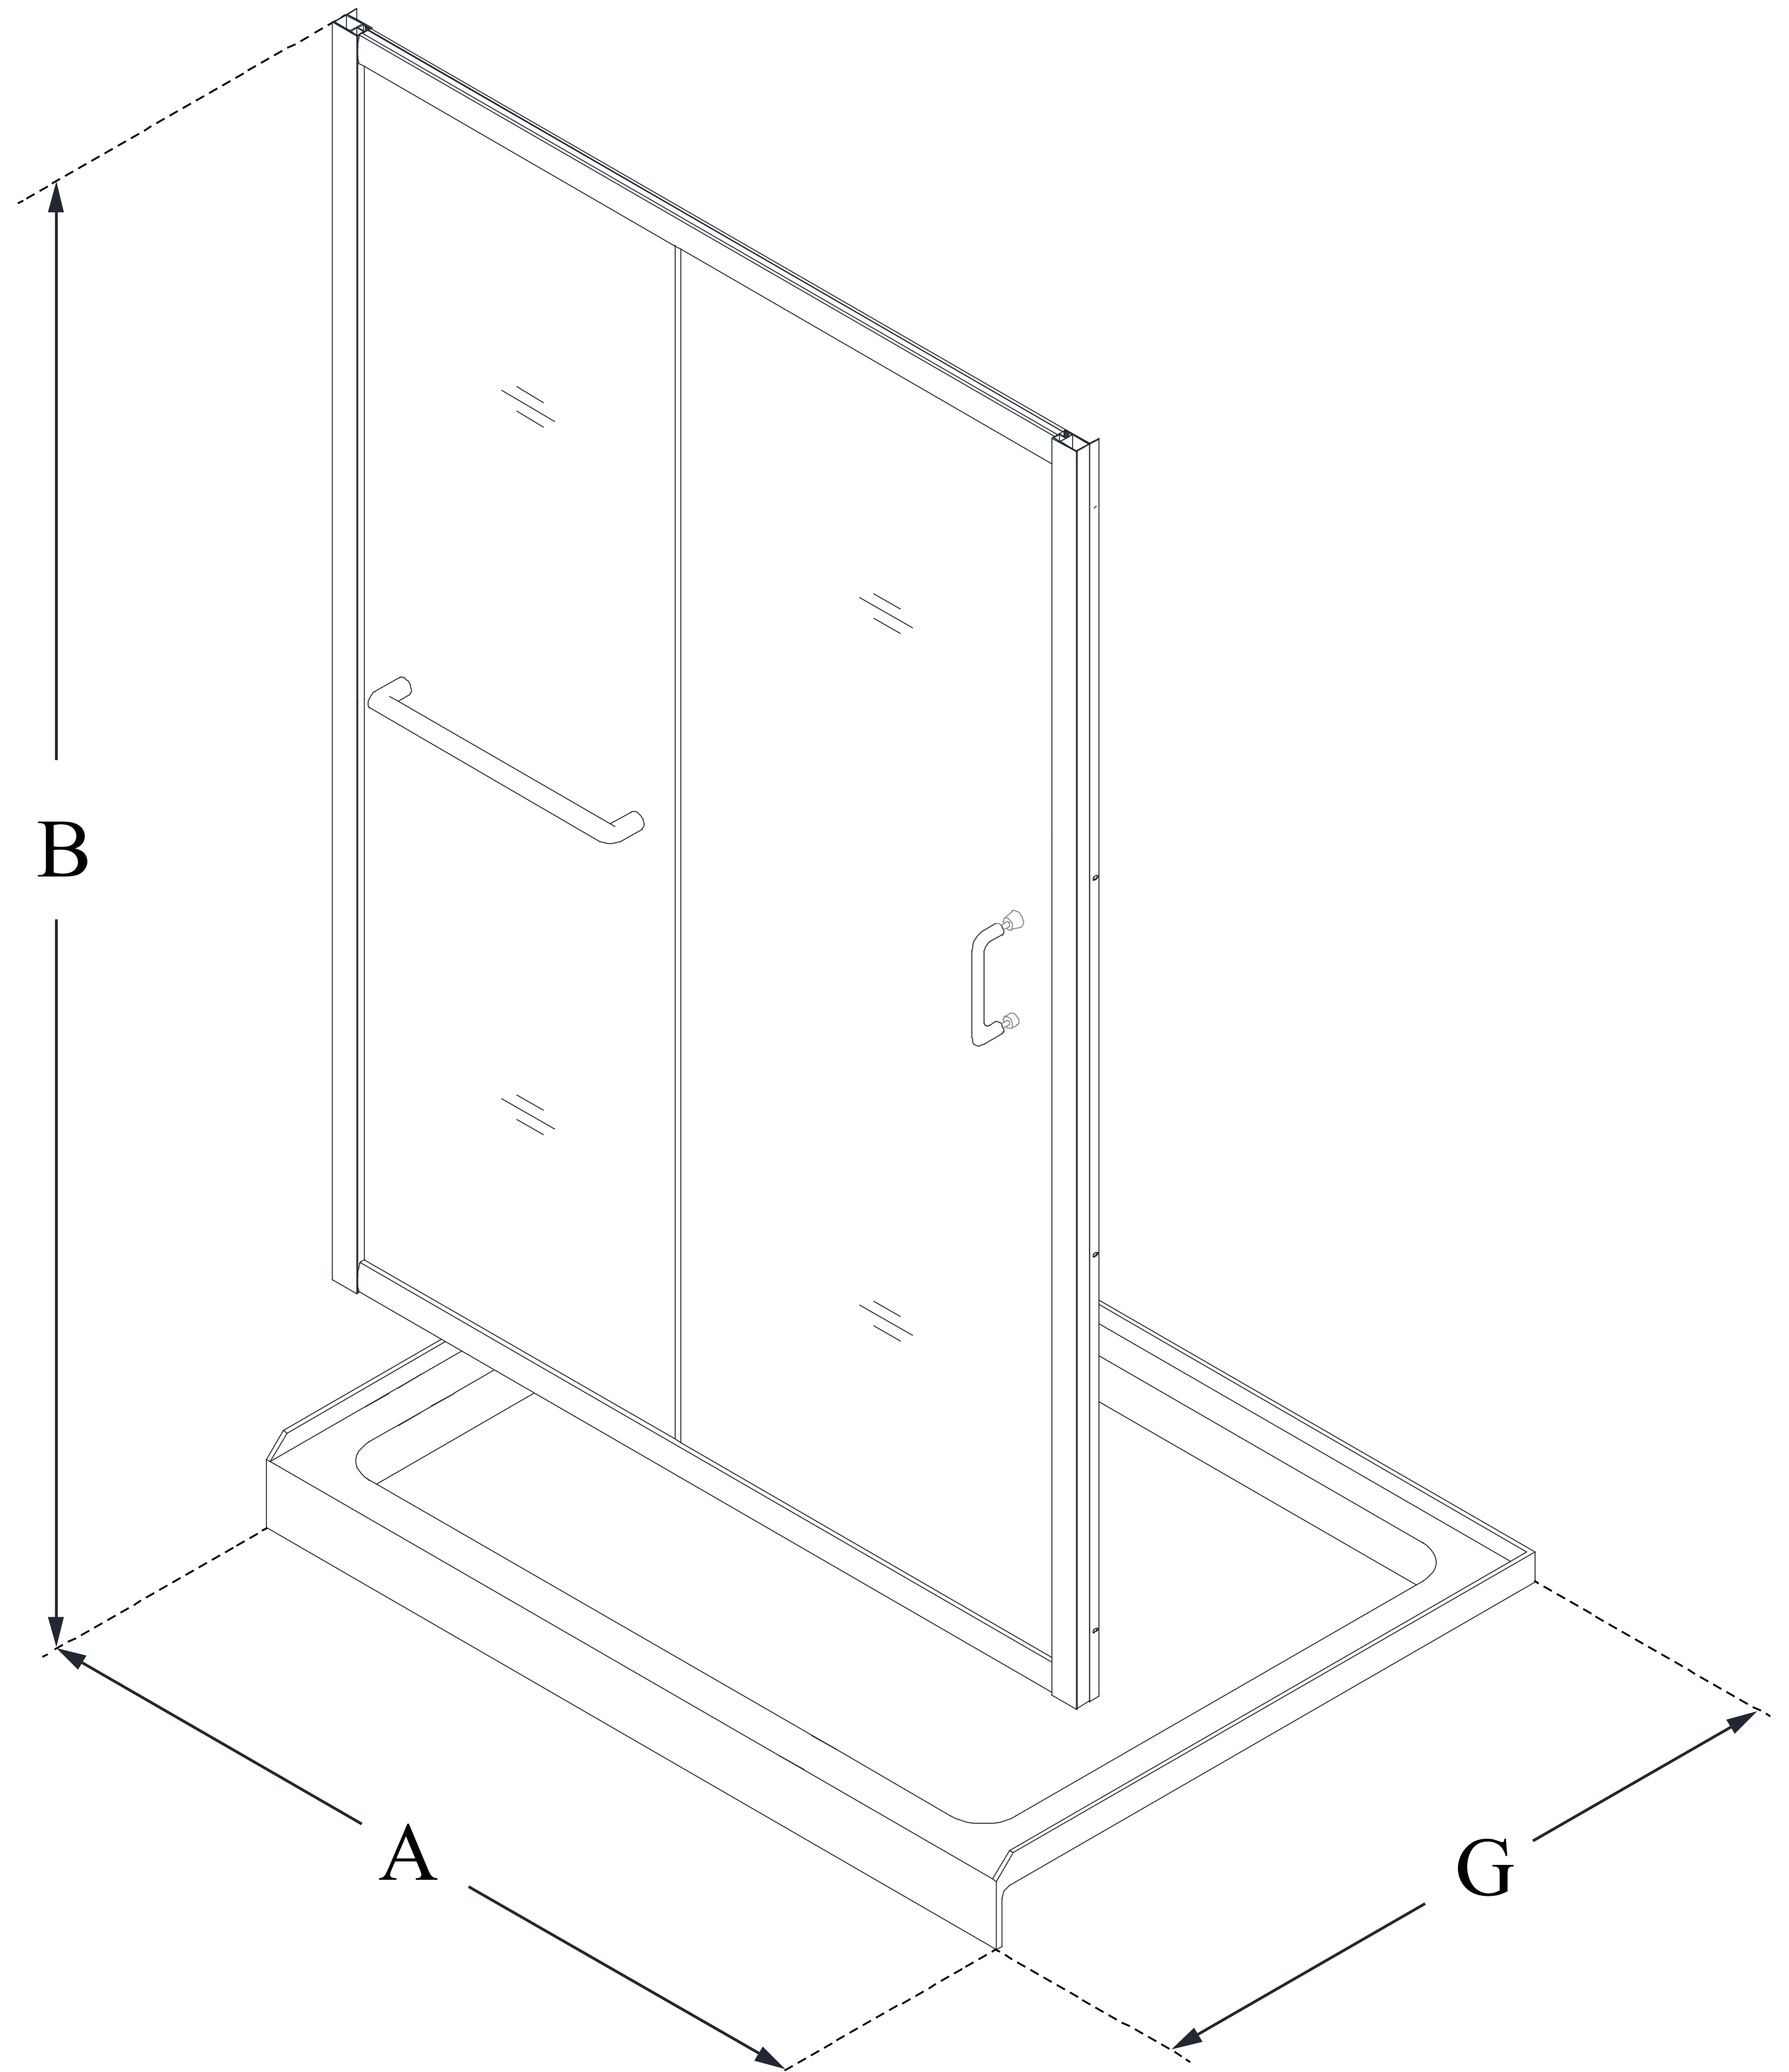

## **INFINITY-Z**

DreamLine Infinity-Z 34 in. D x 60 in. W x 74 3/4 in. H Sliding Shower Door and SlimLine Shower Base Kit

### **KIT CONTENTS:**

- SHOWER DOOR
- SHOWER BASE

### **CONFIGURATION DIMENSIONS:**

**A: 60 in.**

KIT WIDTH

**B: 74 3/4 in.**

KIT HEIGHT

**G: 34 in.**

KIT DEPTH

### **AVAILABLE DRAIN LOCATIONS:**

- CENTER
- LEFT
- RIGHT

For precise drain location, please refer to the included base technical drawing

DreamLine reserves the right to update or modify the hardware or materials pictured without prior notice for the purpose of product improvement and customer satisfaction.