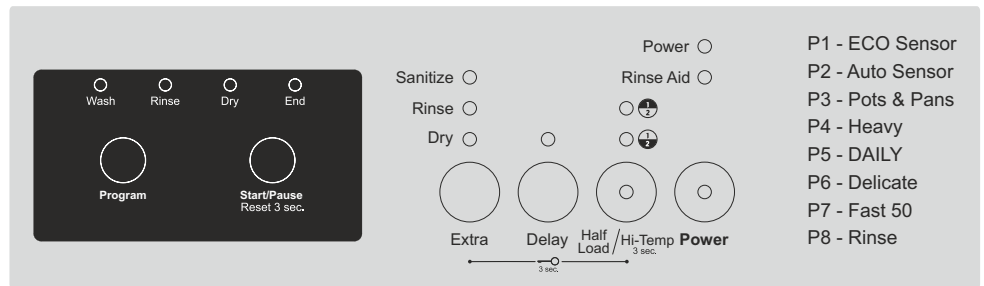

Control Panel

Equator Advanced Appliances • 10216 Georgibelle Drive, Suite 900D • Houston, TX 77043-5249

Toll Free: 800-935-1955 • Fax: 832-202-2732 • www.EquatorAppliances.com • E-Mail: mail@equatorappliances.com