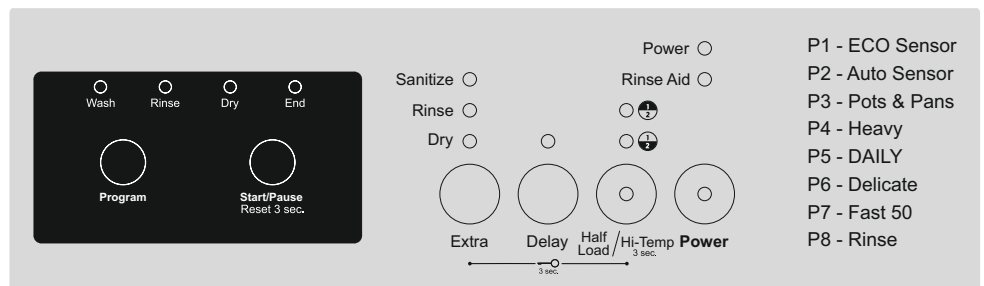

Control Panel

Equator Advanced Appliances • 10216 Georgibelle Drive, Suite 900D • Houston, TX 77043-5249

Toll Free: 800-935-1955 • Fax: 832-202-2732 • www.EquatorAppliances.com • E-Mail: mail@equatorappliances.com