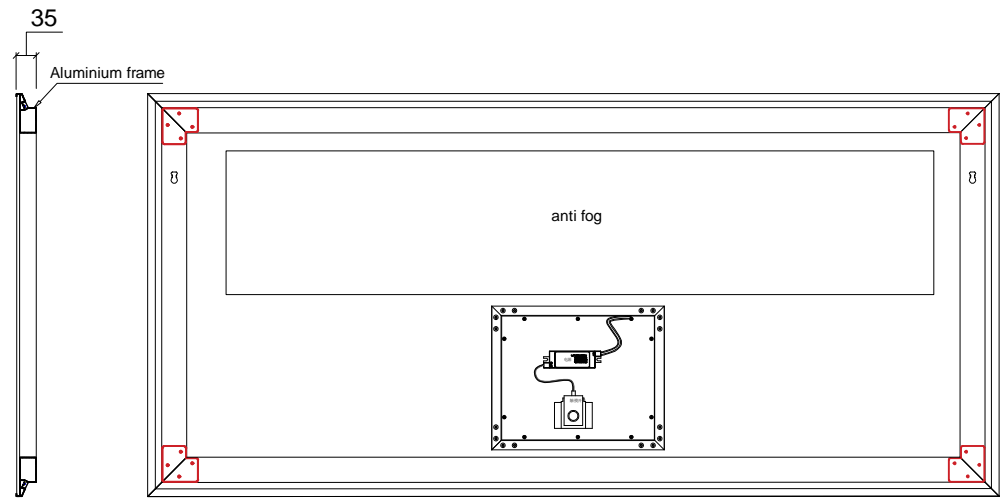

Model: FJZ0057-60 Size: 1480\*700\*35MM

Description:

Aluminum frame acrylic diffuser backlit mirror

Color temperature 3000K - 6000K

Front View

Side View

Back View