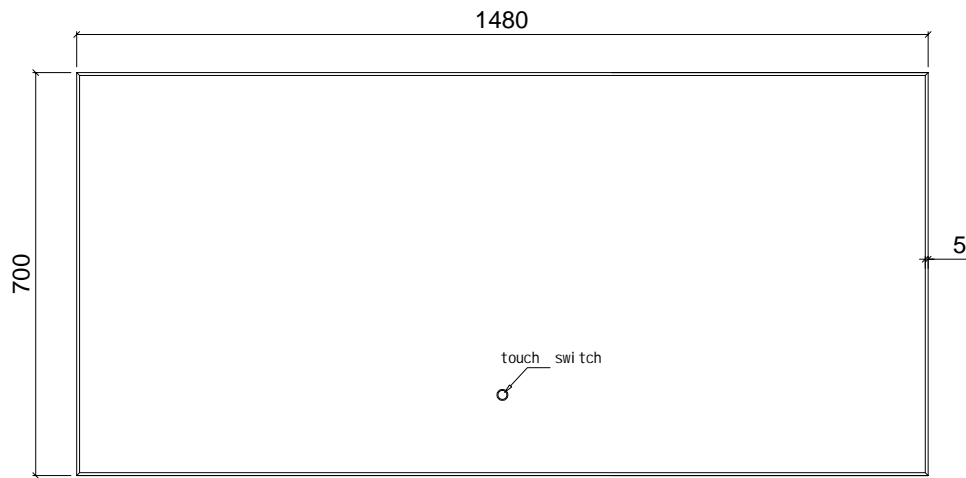

Model: FJZ0057-60 Size: 1480\*700\*35MM

Description:

Aluminum frame acrylic diffuser backlit mirror

Color temperature 3000K - 6000K

Front View

Side View

Back View