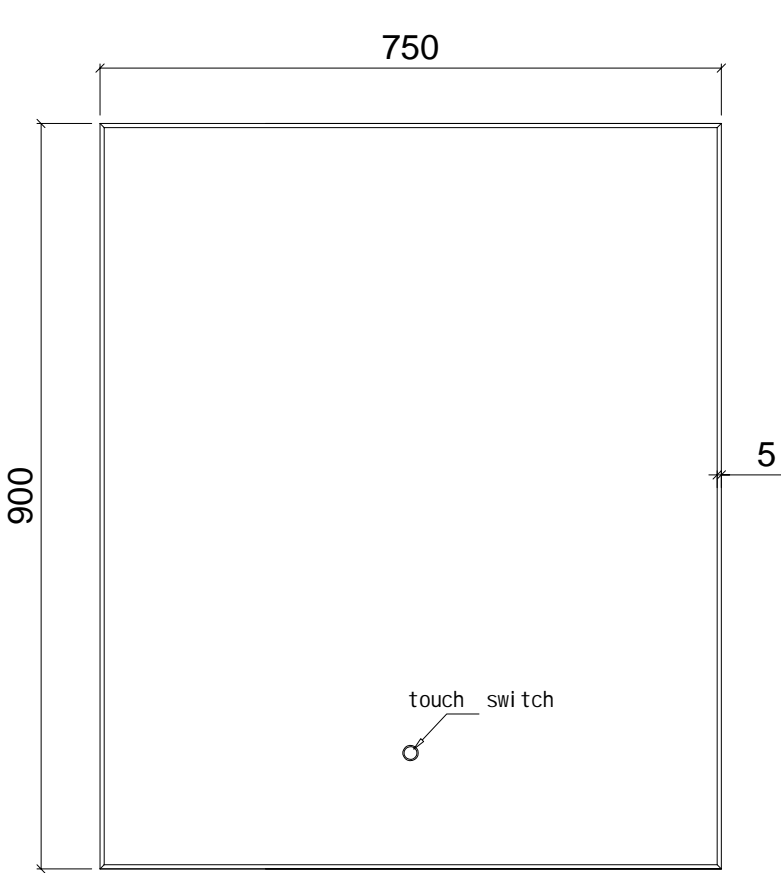

Model: FJZ0057-30 Size: 750*900*35MM

Description:

Aluminum frame acrylic diffuser backlit mirror

Color temperature 3000K - 6000K

Front View

Side View

Back View