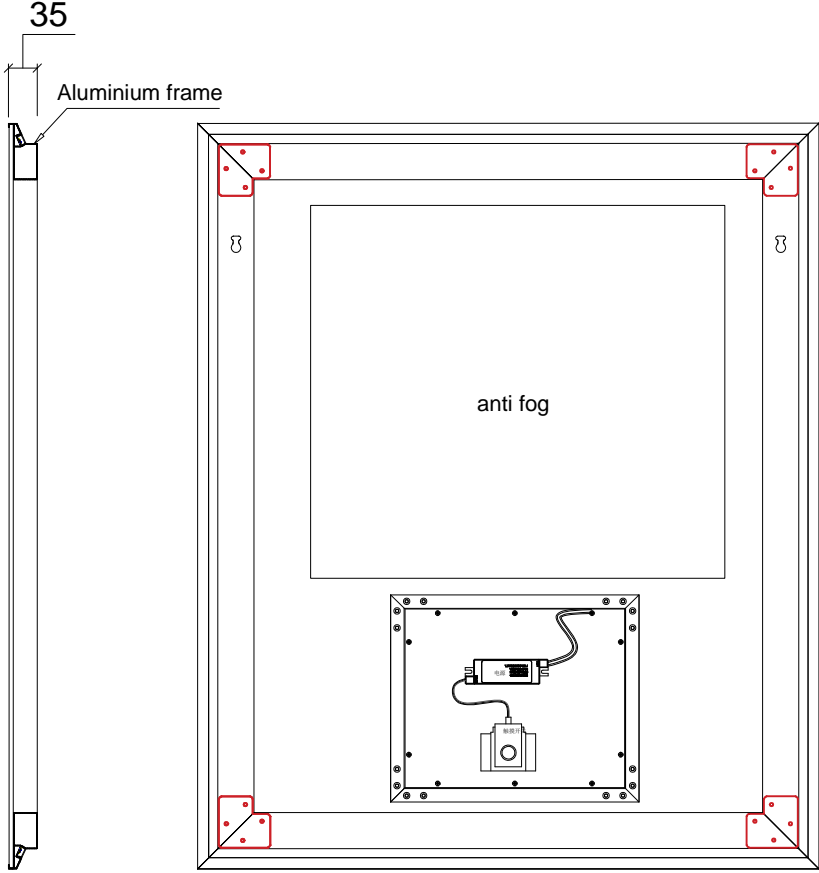

Model: FJZ0057-30 Size: 750*900*35MM

Description:

Aluminum frame acrylic diffuser backlit mirror

Color temperature 3000K - 6000K

Front View

Side View

Back View