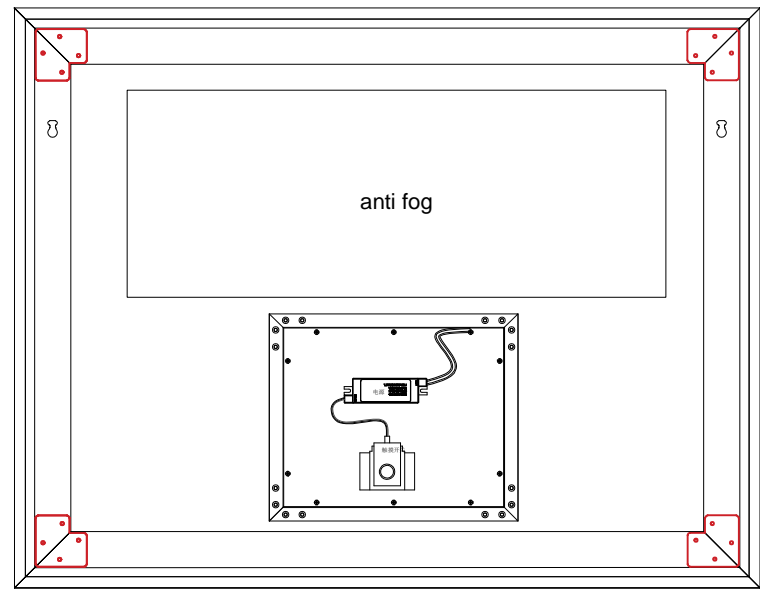

Model: FJZ0057-36

Size: 900*700*35MM

Description:

Aluminum frame acrylic diffuser backlit mirror

Color temperature 3000K - 6000K

Front View

Side View

Back View