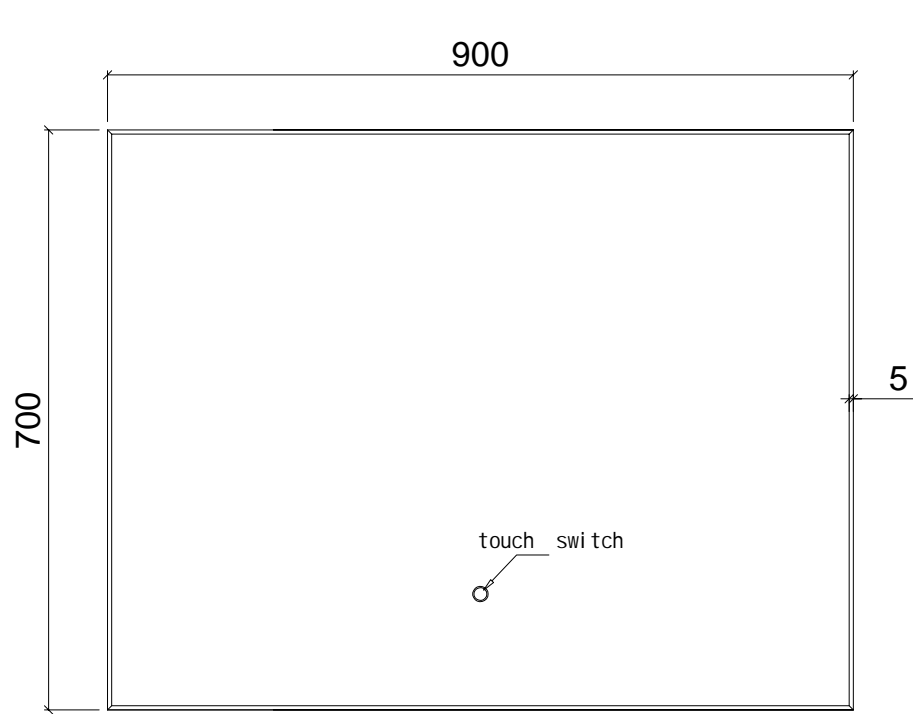

Model: FJZ0057-36

Size: 900*700*35MM

Description:

Aluminum frame acrylic diffuser backlit mirror

Color temperature 3000K - 6000K

Front View

Side View

Back View