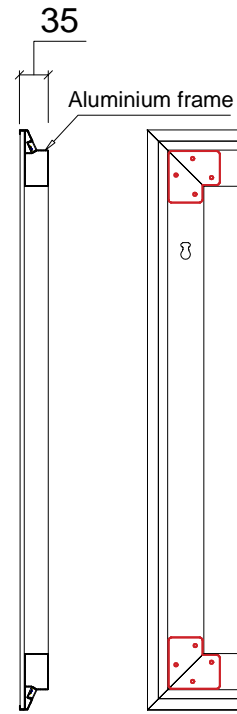

Model: FJZ0057-36

Size: 900*700*35MM

Description:

Aluminum frame acrylic diffuser backlit mirror

Color temperature 3000K - 6000K

Front View

Side View

Back View