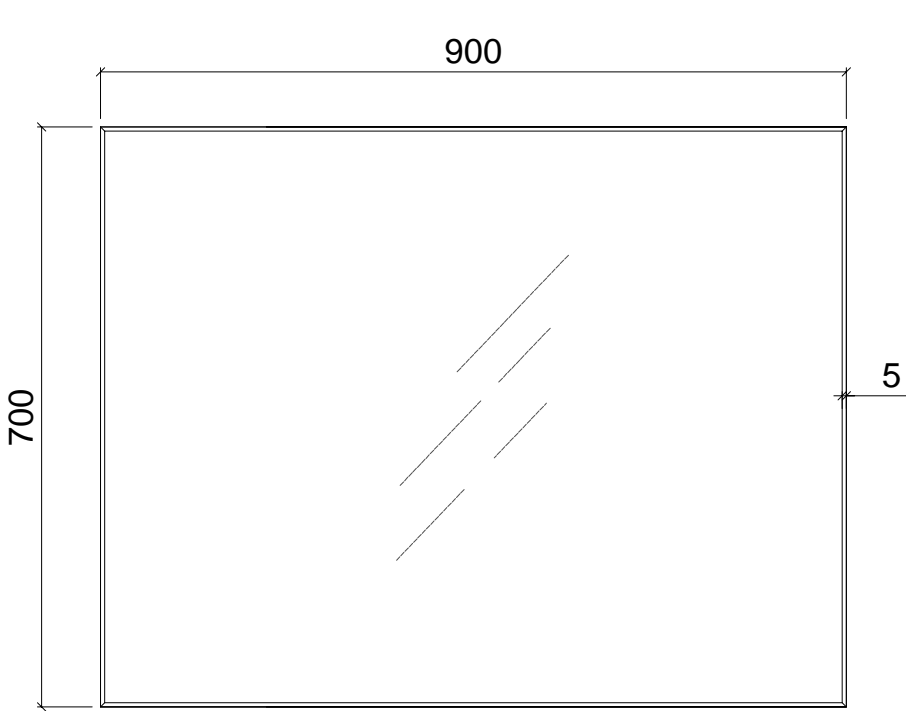

Model: EDM0057 -36

Size: 900*750*35MM

Front View

Side View

Back View