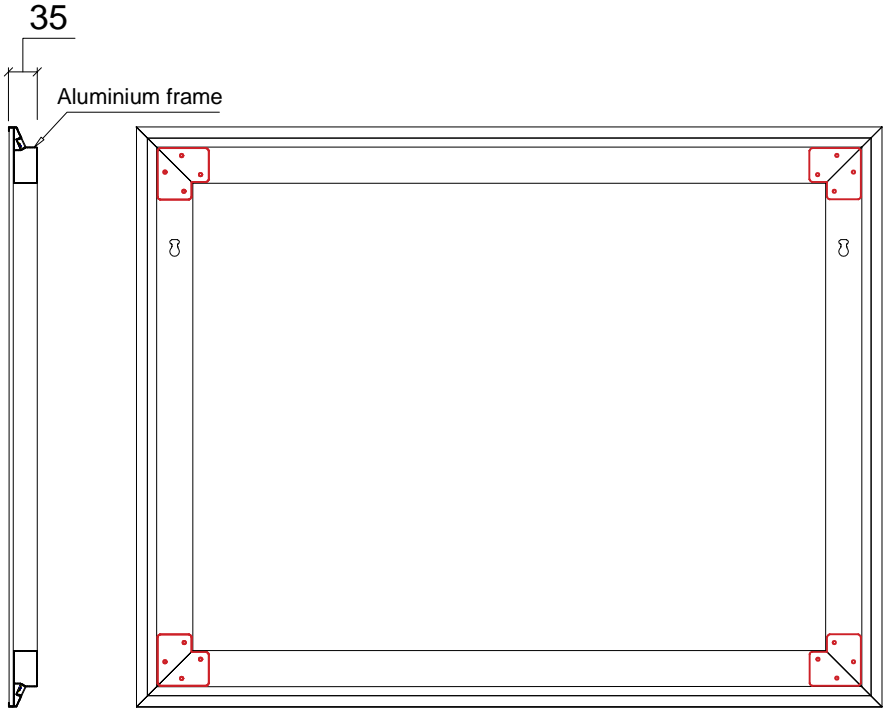

Model: EDM0057 -36

Size: 900*750*35MM

Front View

Side View

Back View