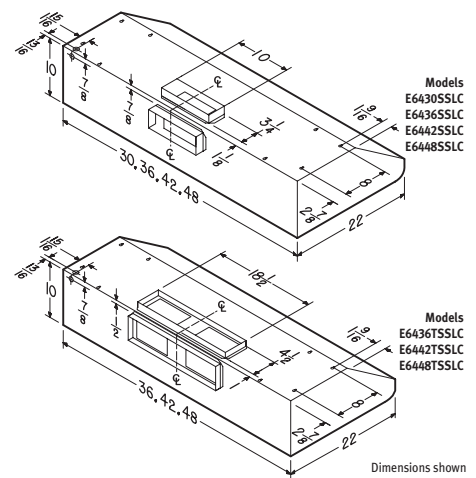

Dishwasher-safe baffle filters feature handles for convenient removal.

Models
E6436TSSLC
E6442TSSLC
E6448TSSLC

Dimensions shown are in inches.

SPECIFICATIONS

WIDTH	INTERNAL BLOWER* 650 CFM** Duct 3-1/4" x 10"	INTERNAL BLOWER* 1290 CFM** Duct 4-1/2" x 18"	EXTERNAL BLOWER* CAPABLE Duct 10" Rd	MAX AMPS*	SONES AT NORMAL SPEED	OPTIONAL BACK-SPLASH
30"	E6430SSLC		E64E30SSLC	5.5	1.5	RMP3004
36"	E6436SSLC	E6436TSSLC	E64E36SSLC	5.5	2.0	RMP3604
42"	E6442SSLC	E6442TSSLC	E64E42SSLC	9.0	2.0	RMP4204
48"	E6448SSLC	E6448TSSLC	E64E48SSLC	9.0	2.0	RMP4804

OPTIONS

ARP310*** Air flow reducer (limits the airflow of the hood under 300 CFM)

* Duct adapter & damper is included with the Internal blowers: External blower capable models include the 332KR rough-in kit

** Max blower CFM

*** 650 CFM hoods only

- 120V 60Hz

87121B 12/20